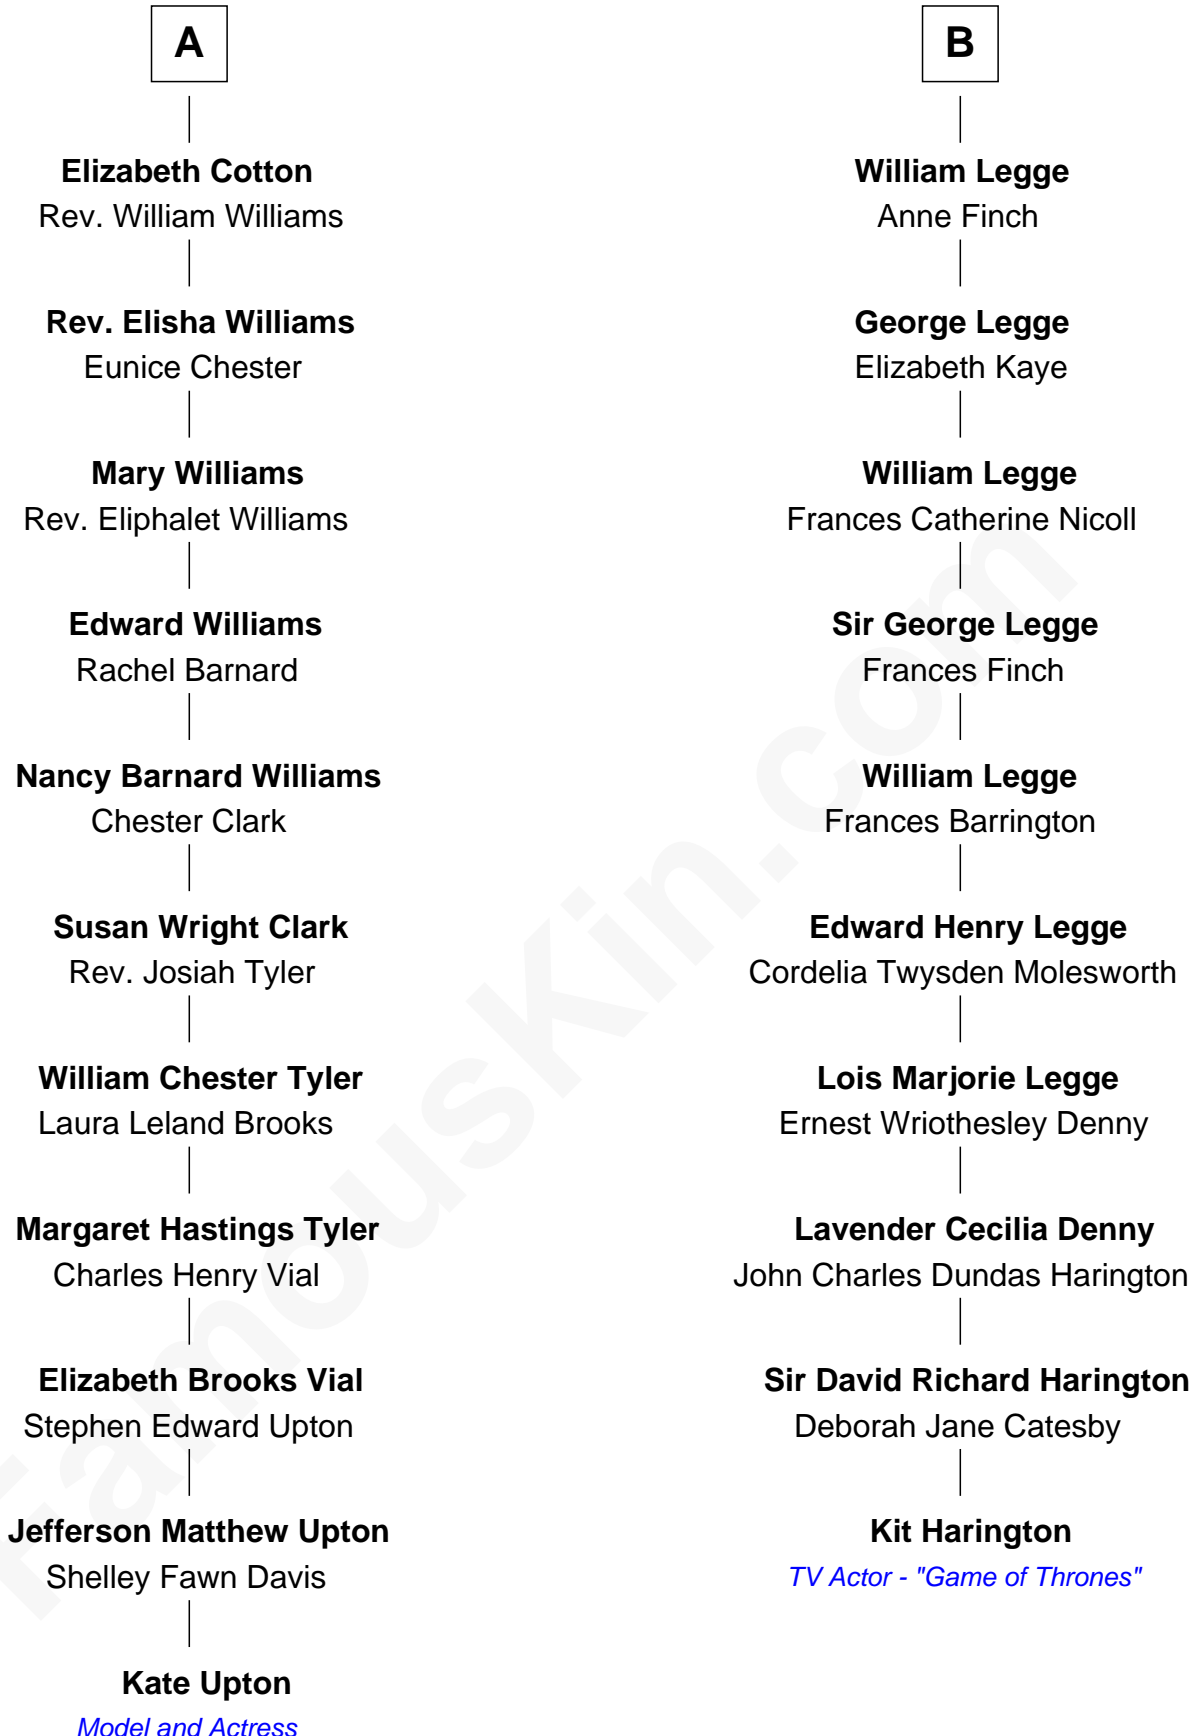

# FamousKin.com Relationship Chart of

**Kate Upton**

*Sports Illustrated Swimsuit Cover Model*

16th cousin 1 time removed of

**Kit Harington**

*TV Actor - "Game of Thrones"*

**Sir Edmund Sutton**

Joyce Tiptoft

Susanna Thorne

**Gov. Thomas Dudley**

Dorothy York

**Anne Dudley**

Gov. Simon Bradstreet

**Dorothy Bradstreet**

Rev. Seaborn Cotton

**A**

**Sir William Washington**

Anne Villiers

**Elizabeth Washington**

Col. William Legge

**George Legge**

Barbara Archibald

**B**

Kate Upton photo by [acrofan.com](https://www.acrofan.com) (CC BY-SA 3.0)

Kit Harington photo by [Gage Skidmore](https://www.gage.skidmore.com) (CC BY-SA 2.0)