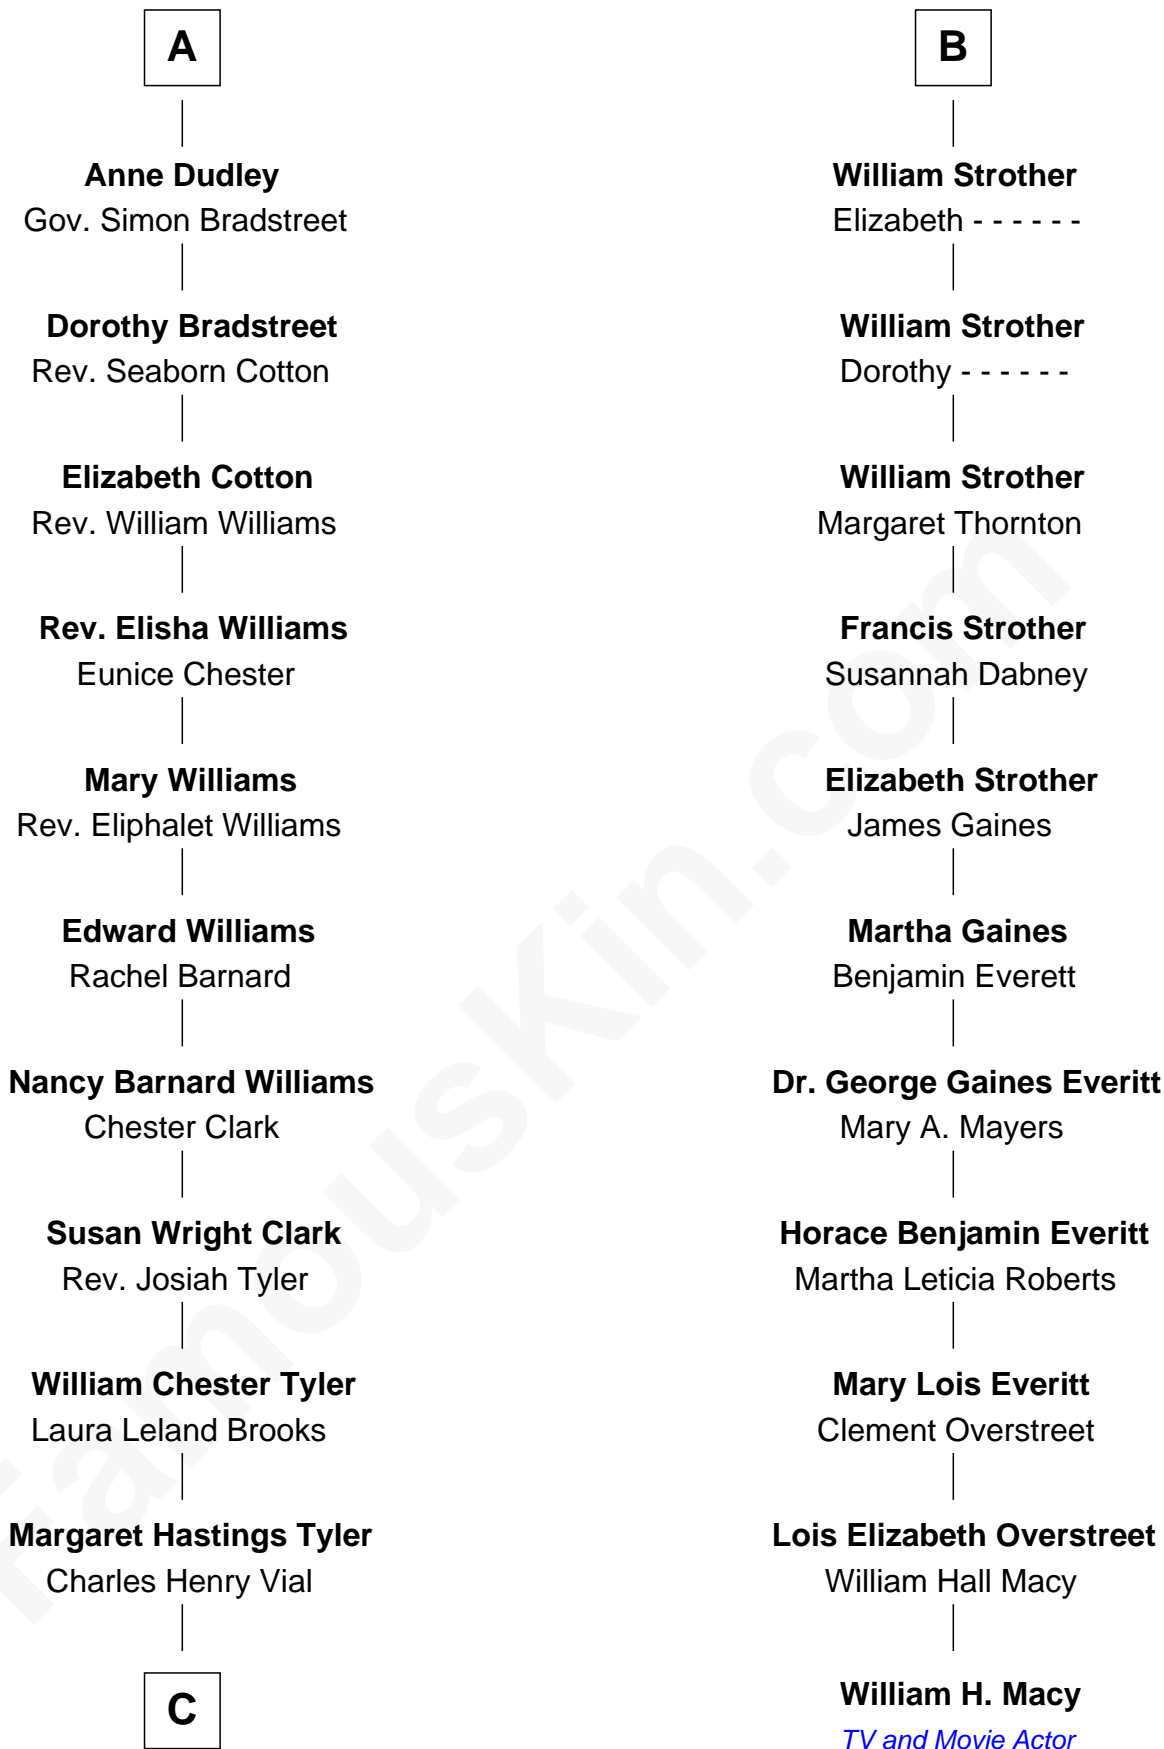

FamousKin.com

Relationship Chart of

Kate Upton

Sports Illustrated Swimsuit Cover Model

17th cousin 2 times removed of

William H. Macy
TV and Movie Actor

C

—
Elizabeth Brooks Vial
Stephen Edward Upton

—
Jefferson Matthew Upton
Shelley Fawn Davis

—
Kate Upton
Model and Actress

FamousKin.com