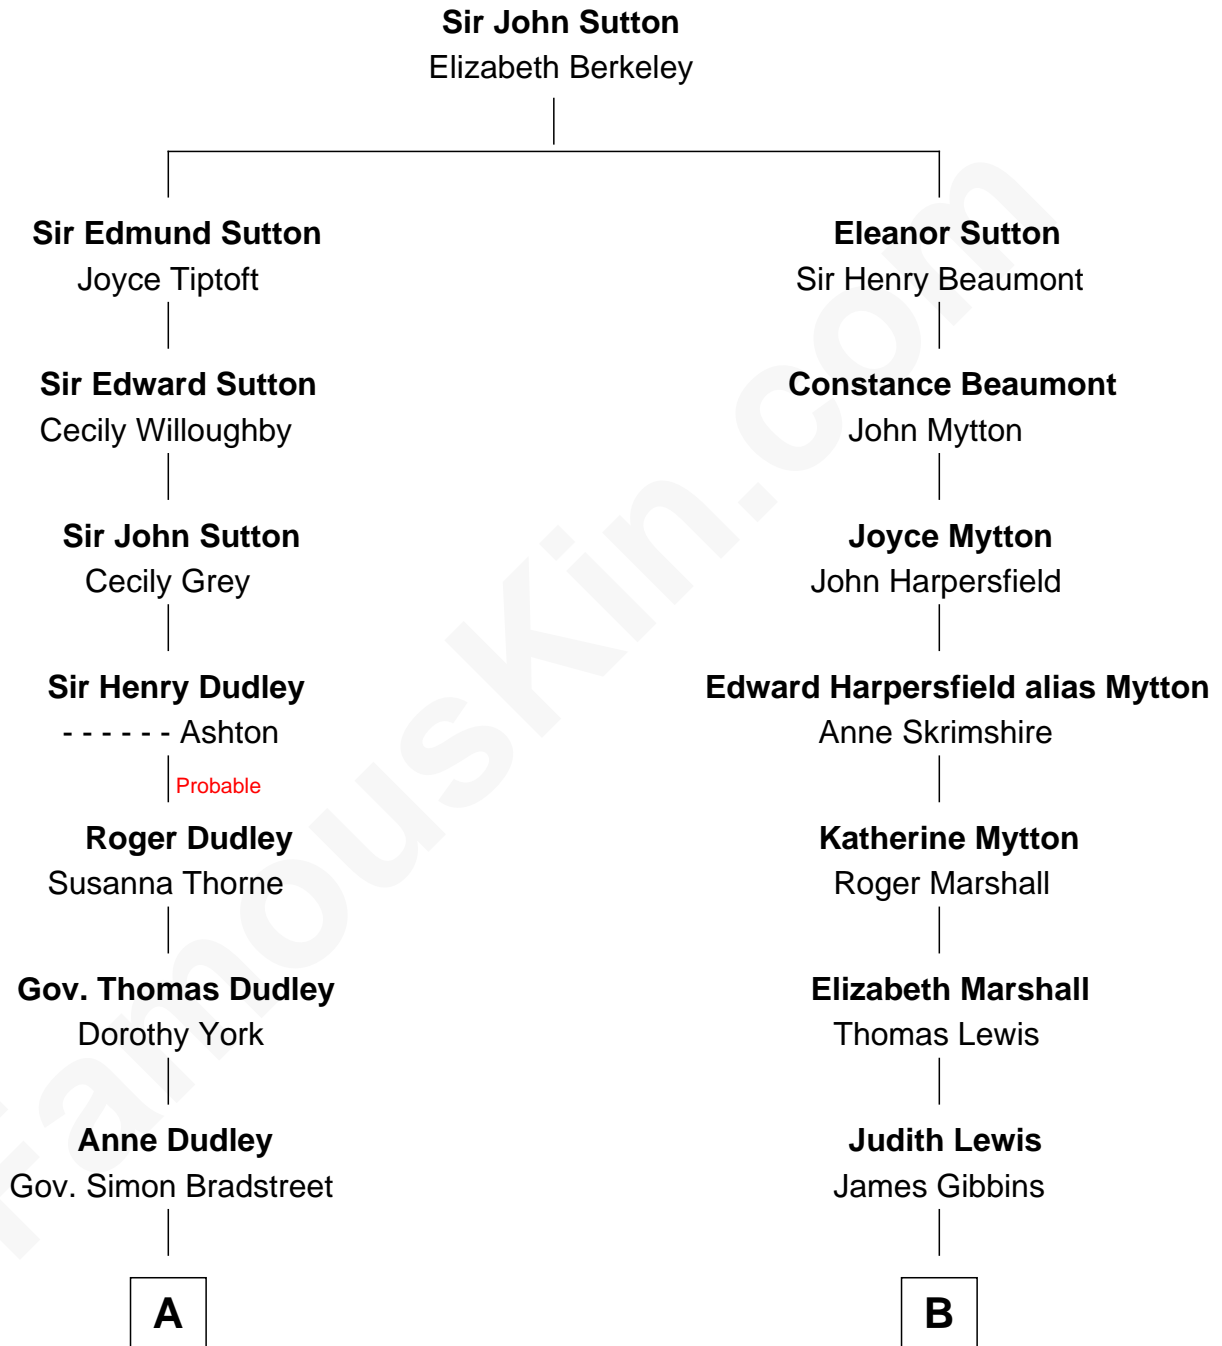

FamousKin.com

Relationship Chart of

Kate Upton

Sports Illustrated Swimsuit Cover Model

17th cousin 1 time removed of

Gerald Ford

38th U.S. President

C

Jefferson Matthew Upton

Shelley Fawn Davis

Kate Upton

Model and Actress

FamousKin.com