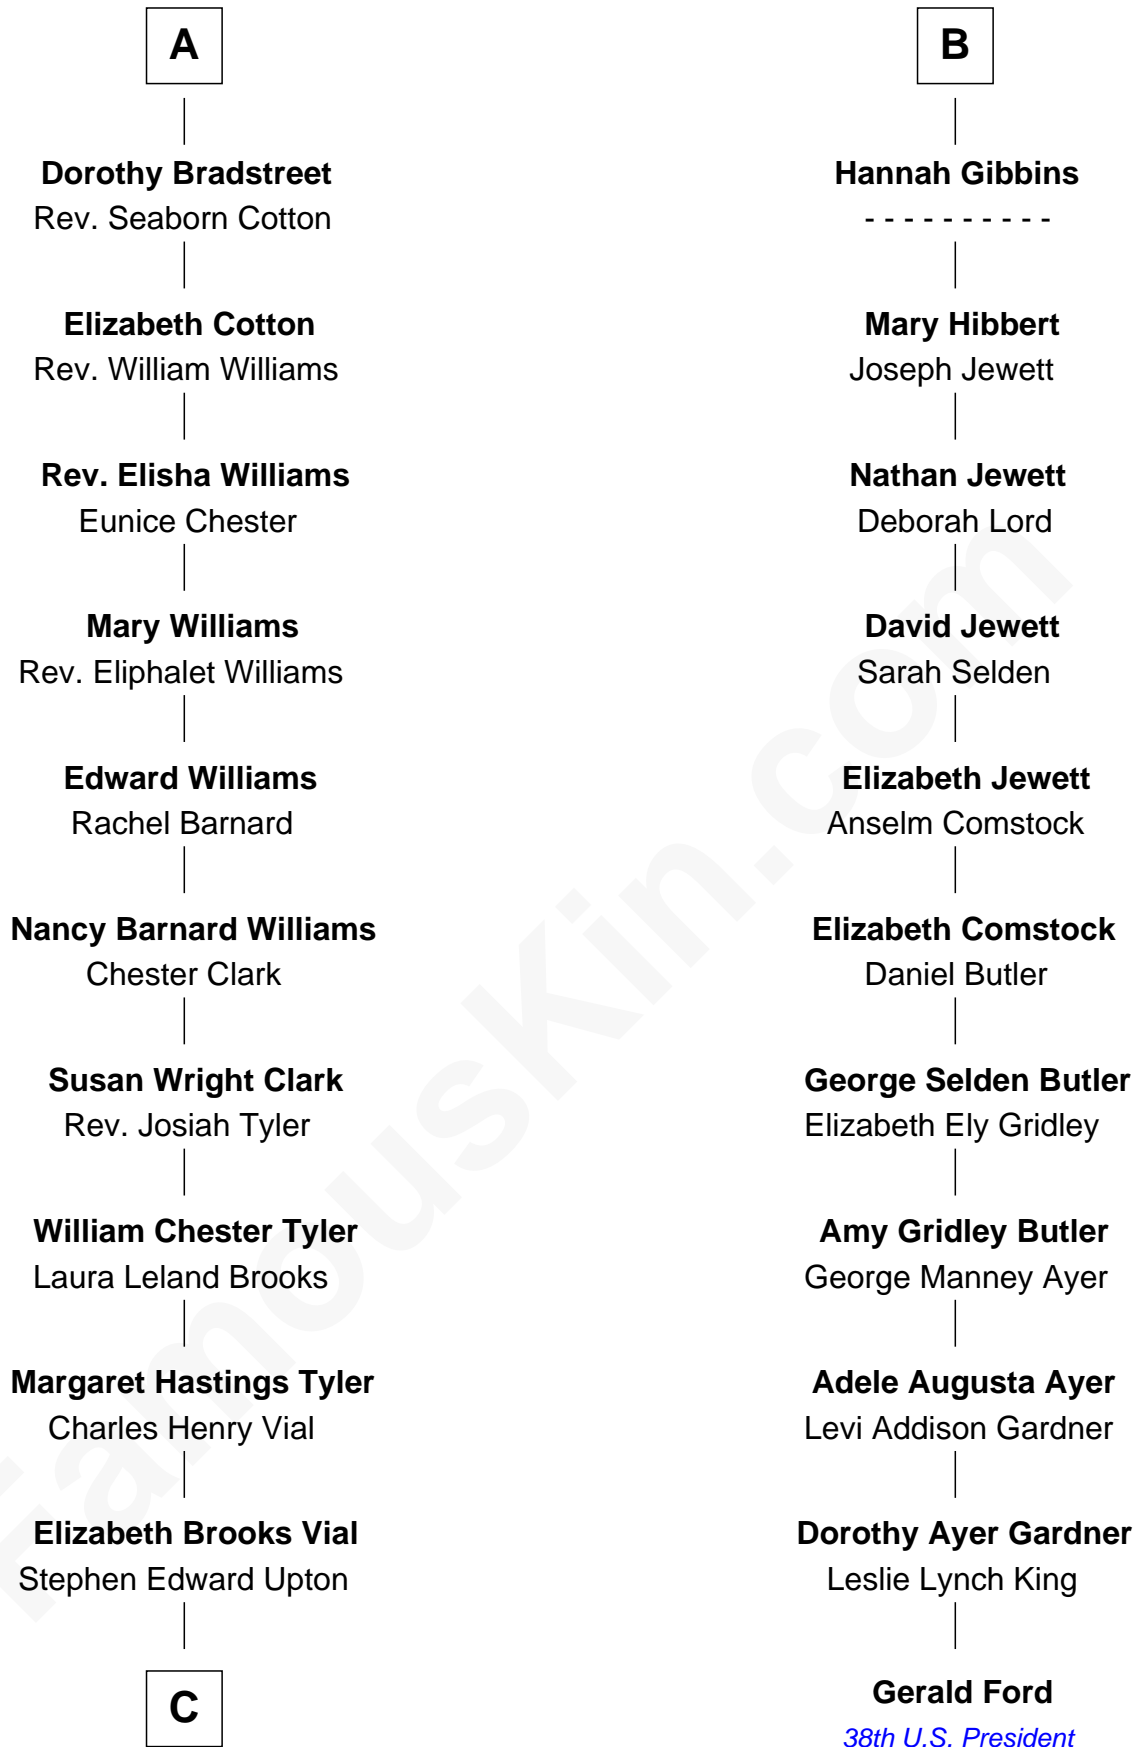

FamousKin.com

Relationship Chart of

Kate Upton

Sports Illustrated Swimsuit Cover Model

17th cousin 1 time removed of

Gerald Ford

38th U.S. President

C

Jefferson Matthew Upton

Shelley Fawn Davis

Kate Upton

Model and Actress

FamousKin.com