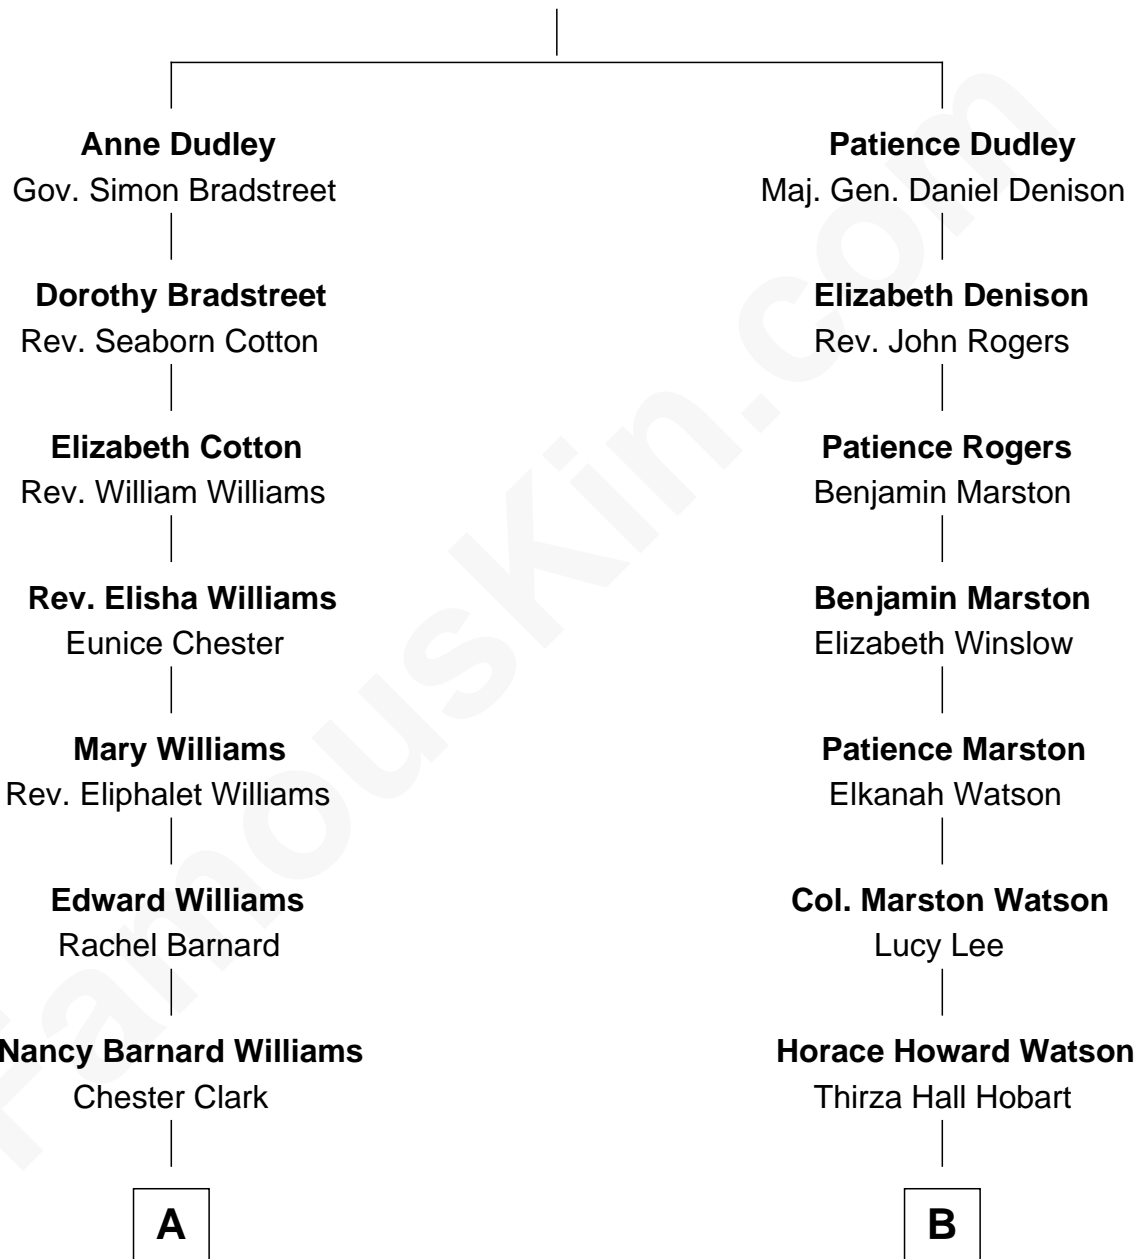

# FamousKin.com Relationship Chart of

**Kate Upton**

*Sports Illustrated Swimsuit Cover Model*

12th cousin of

**John Cena**

*Movie Actor and WWE Pro Wrestler*

**Gov. Thomas Dudley**

Dorothy York

**A**

**Susan Wright Clark**

Rev. Josiah Tyler

**William Chester Tyler**

Laura Leland Brooks

**Margaret Hastings Tyler**

Charles Henry Vial

**Elizabeth Brooks Vial**