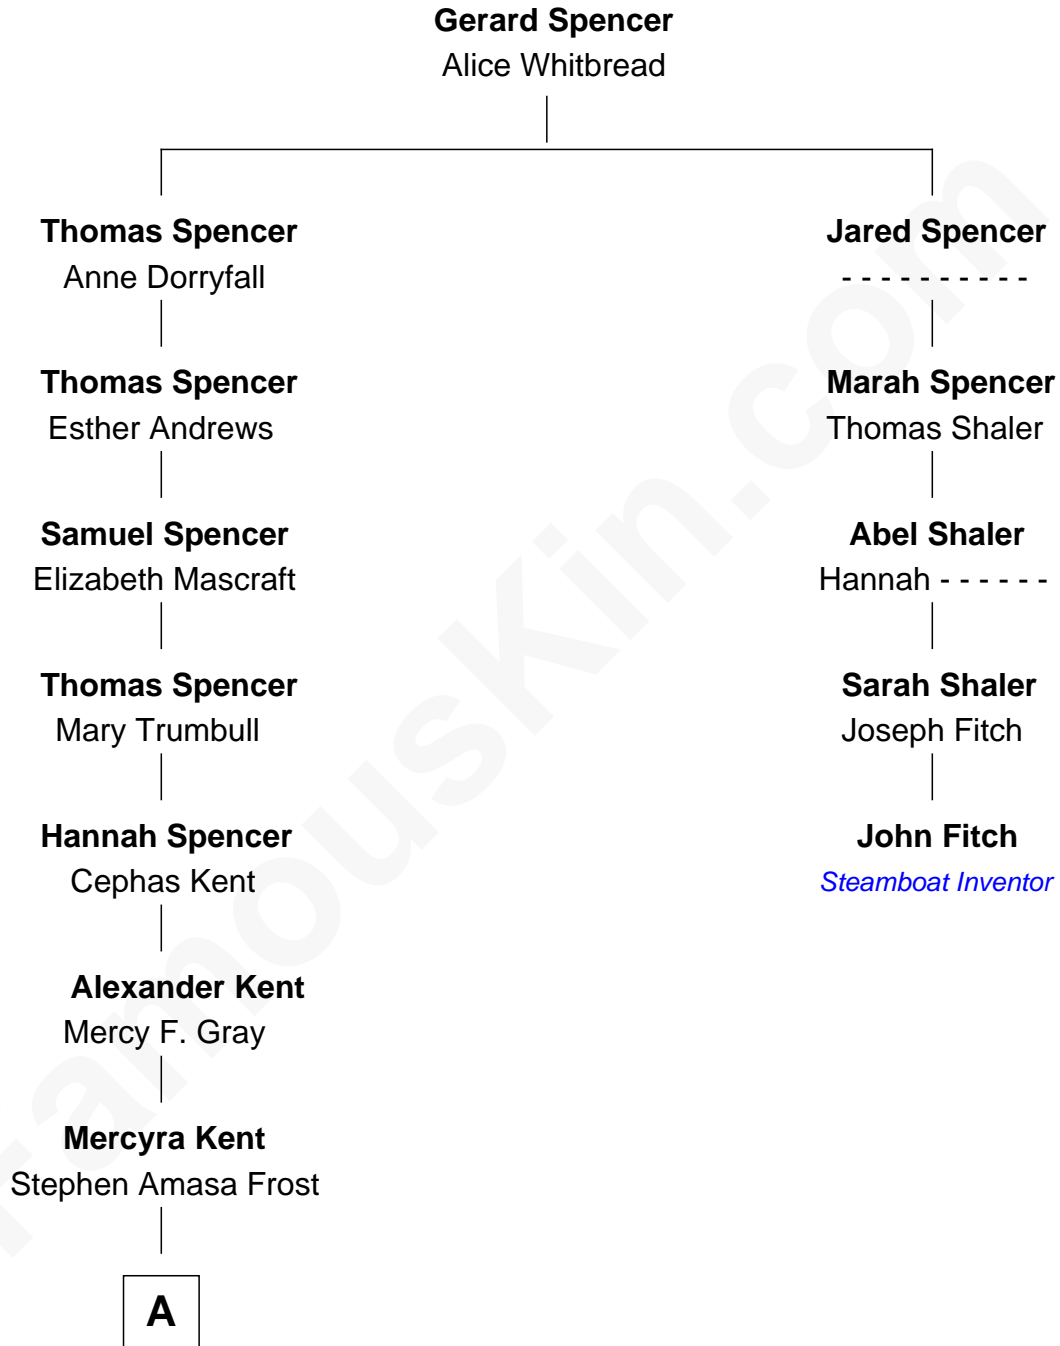

FamousKin.com

Relationship Chart of

Kate Upton

Sports Illustrated Swimsuit Cover Model

4th cousin 8 times removed of

John Fitch

Inventor of 1st U.S. Steamboat

A

—
Mercy Ann Frost

Henry Butler Goodrich

—
Emma Frost Goodrich

George McNaughton Vial

—
Charles Henry Vial

Margaret Hastings Tyler

—
Elizabeth Brooks Vial

Stephen Edward Upton