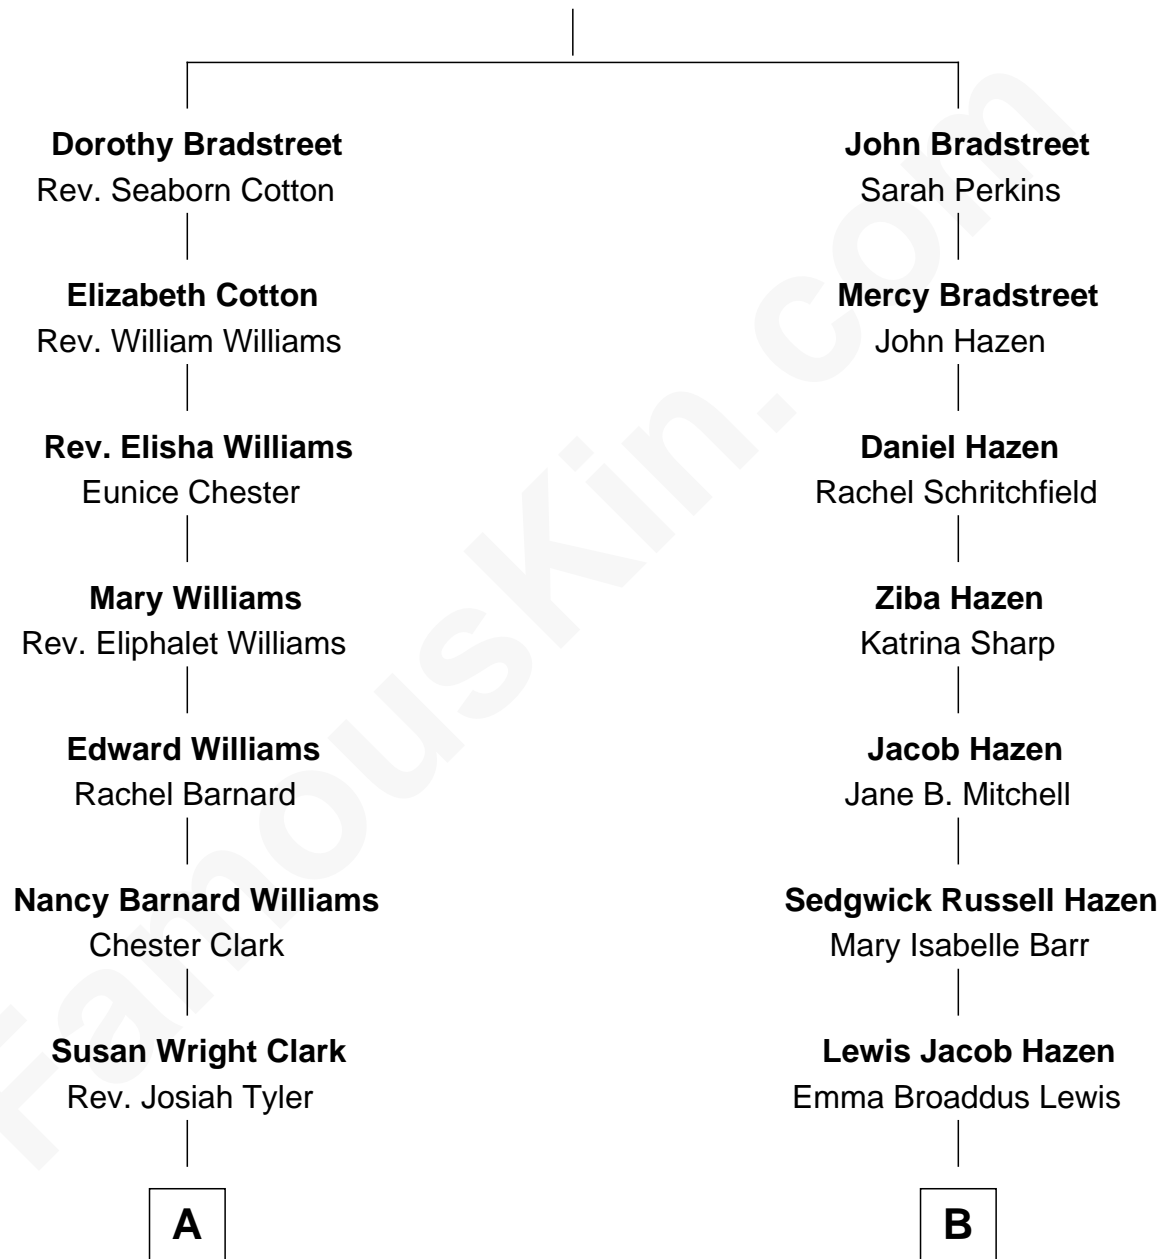

FamousKin.com

Relationship Chart of

Kate Upton

Sports Illustrated Swimsuit Cover Model

9th cousin 2 times removed of

J. K. Simmons
TV and Movie Actor

Gov. Simon Bradstreet

Anne Dudley

A

William Chester Tyler

Laura Leland Brooks

Margaret Hastings Tyler

Charles Henry Vial

Elizabeth Brooks Vial

Stephen Edward Upton

Jefferson Matthew Upton

Shelley Fawn Davis

Kate Upton

Model and Actress

B

Ruth Hazen

Col. Ralph Archibald Kimble

Patricia Kimble

Dr. Donald William Simmons