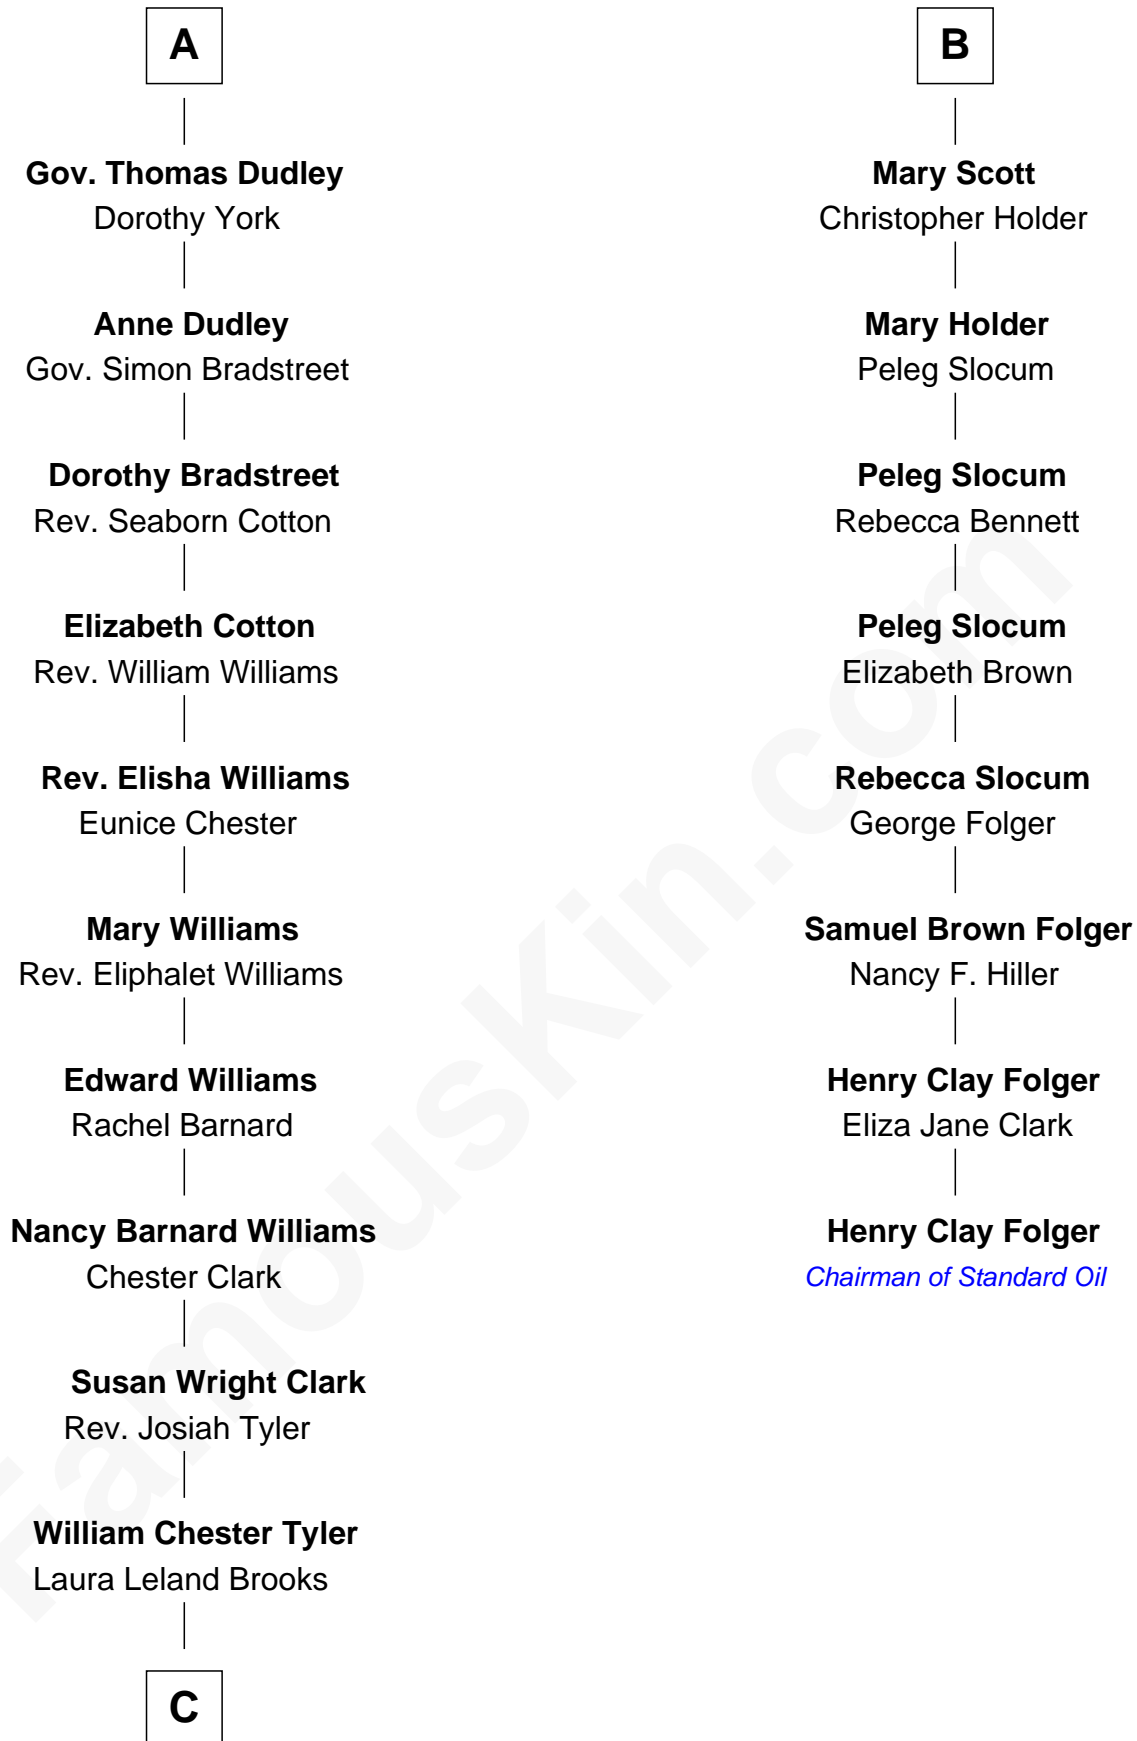

FamousKin.com

Relationship Chart of

Kate Upton

Sports Illustrated Swimsuit Cover Model

14th cousin 6 times removed of

Henry Clay Folger

Founder of Folger Shakespeare Library and Chairman of Standard Oil

C

—
Margaret Hastings Tyler

Charles Henry Vial

—
Elizabeth Brooks Vial

Stephen Edward Upton

—
Jefferson Matthew Upton

Shelley Fawn Davis

—
Kate Upton

Model and Actress