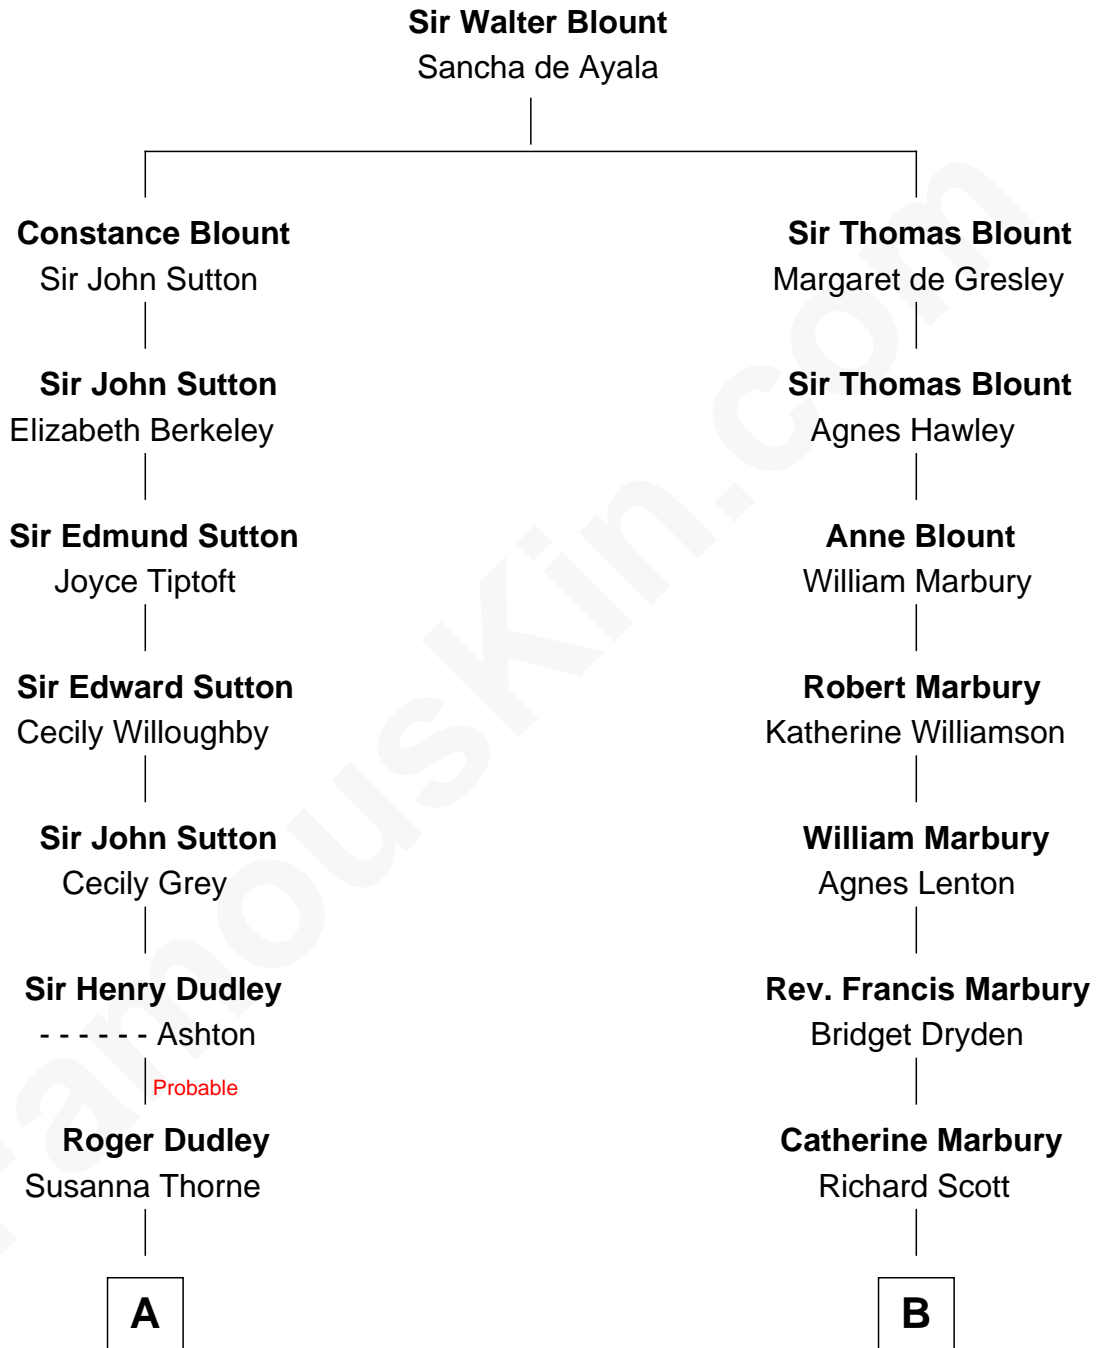

FamousKin.com

Relationship Chart of

Kate Upton

Sports Illustrated Swimsuit Cover Model

14th cousin 6 times removed of

Henry Clay Folger

Founder of Folger Shakespeare Library and Chairman of Standard Oil

C

—
Margaret Hastings Tyler

Charles Henry Vial

—
Elizabeth Brooks Vial

Stephen Edward Upton

—
Jefferson Matthew Upton

Shelley Fawn Davis

—
Kate Upton

Model and Actress