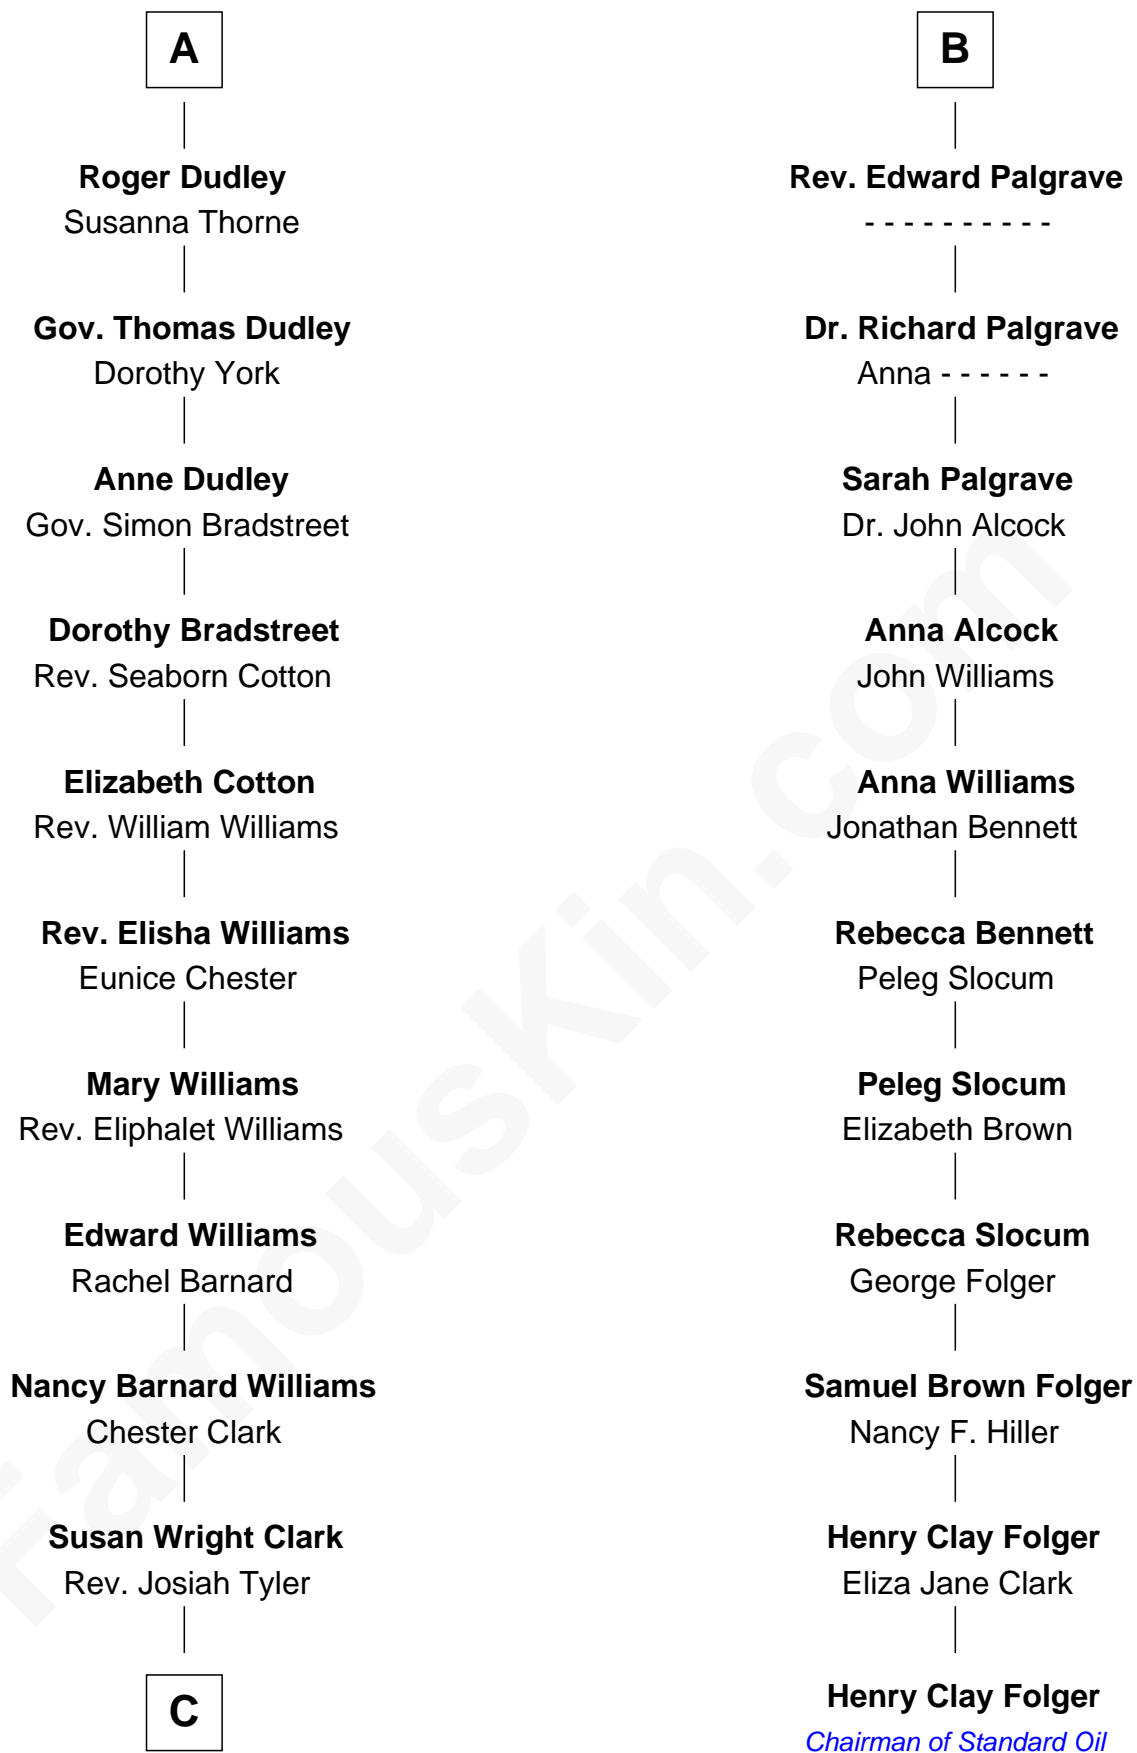

## Relationship Chart of

### Kate Upton

*Sports Illustrated Swimsuit Cover Model*

17th cousin 4 times removed of

### Henry Clay Folger

*Founder of Folger Shakespeare Library and Chairman of Standard Oil*

**C**

William Chester Tyler

Laura Leland Brooks

Margaret Hastings Tyler

Charles Henry Vial

Elizabeth Brooks Vial