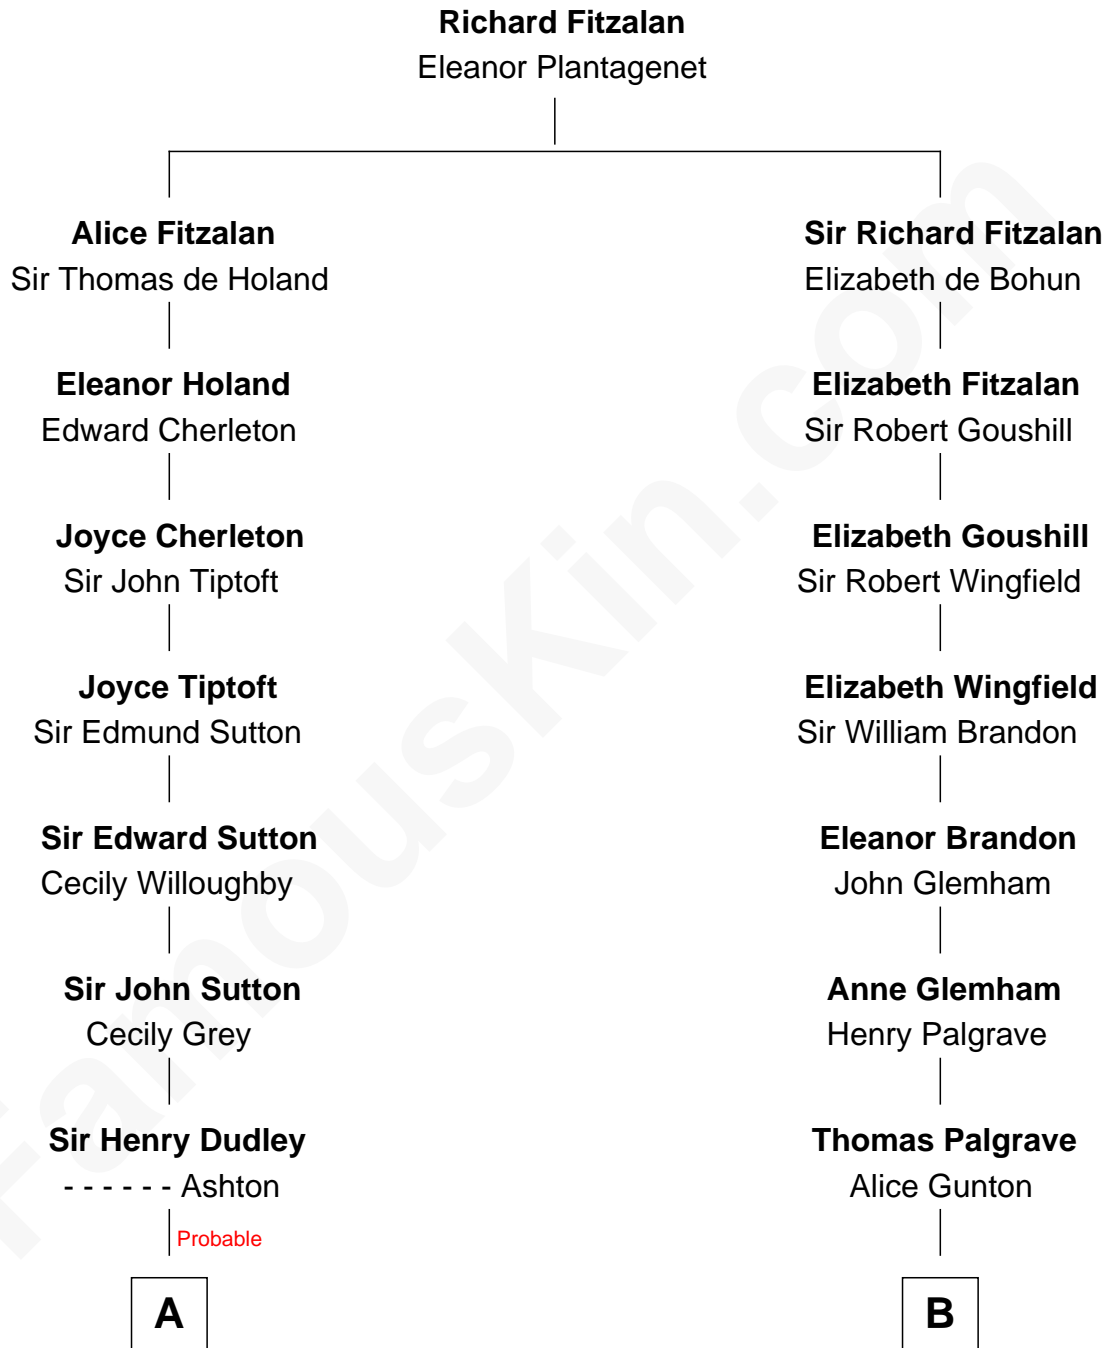

## Relationship Chart of

### Kate Upton

*Sports Illustrated Swimsuit Cover Model*

17th cousin 4 times removed of

### Henry Clay Folger

*Founder of Folger Shakespeare Library and Chairman of Standard Oil*

**C**

William Chester Tyler

Laura Leland Brooks

Margaret Hastings Tyler

Charles Henry Vial

Elizabeth Brooks Vial