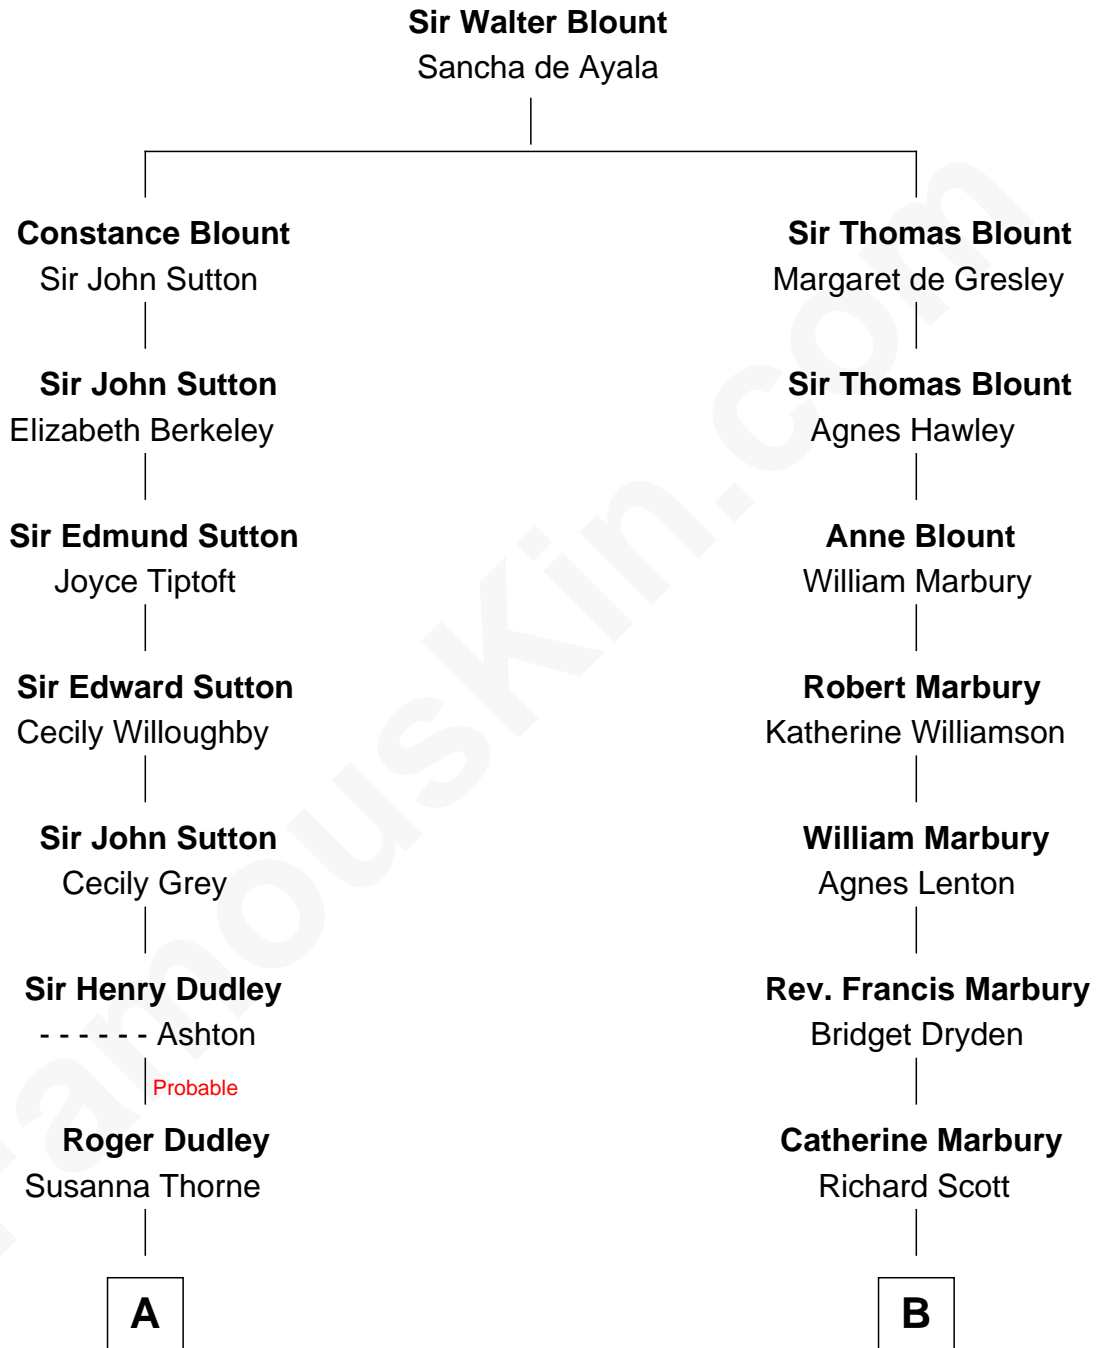

FamousKin.com

Relationship Chart of

Kate Upton

Sports Illustrated Swimsuit Cover Model

13th cousin 7 times removed of

J. A. Folger

Founder of Folger Coffee Company