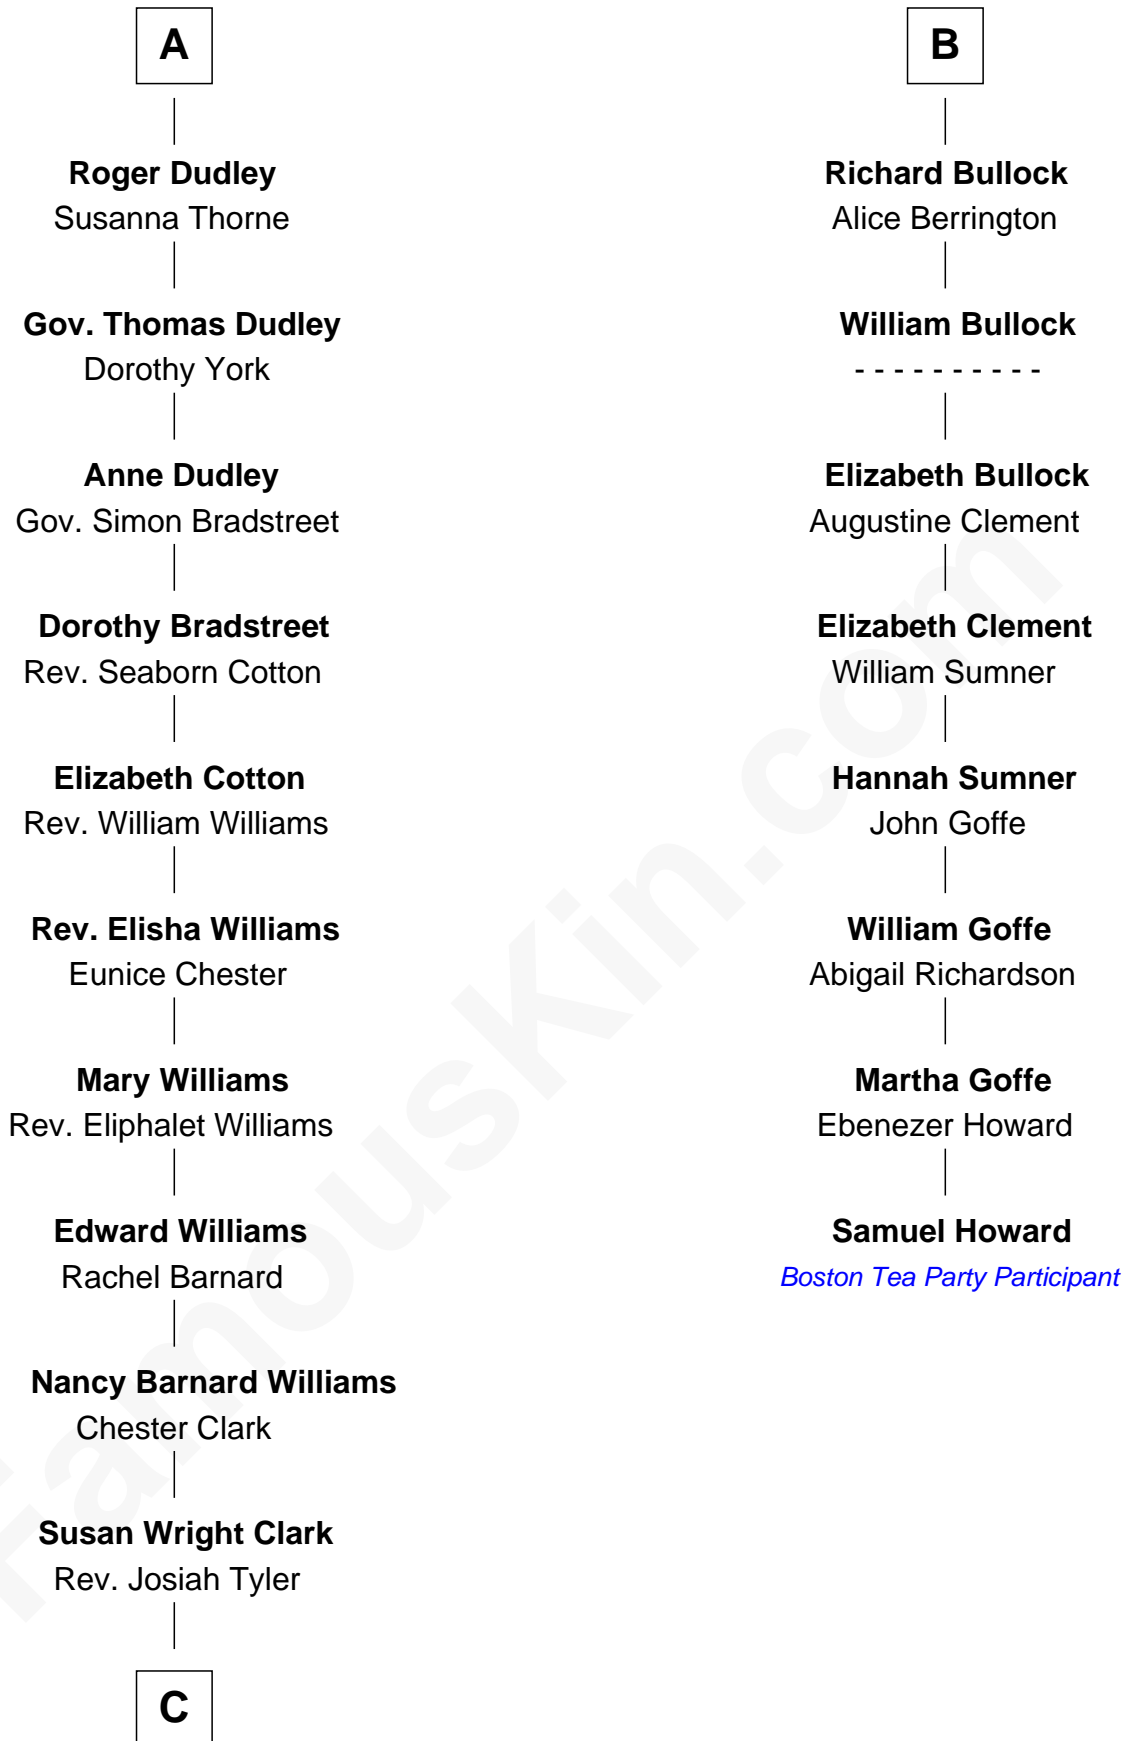

FamousKin.com

Relationship Chart of

Kate Upton

Sports Illustrated Swimsuit Cover Model

14th cousin 7 times removed of

Samuel Howard

Boston Tea Party Participant

C

William Chester Tyler

Laura Leland Brooks

Margaret Hastings Tyler

Charles Henry Vial

Elizabeth Brooks Vial

Stephen Edward Upton

Jefferson Matthew Upton

Shelley Fawn Davis