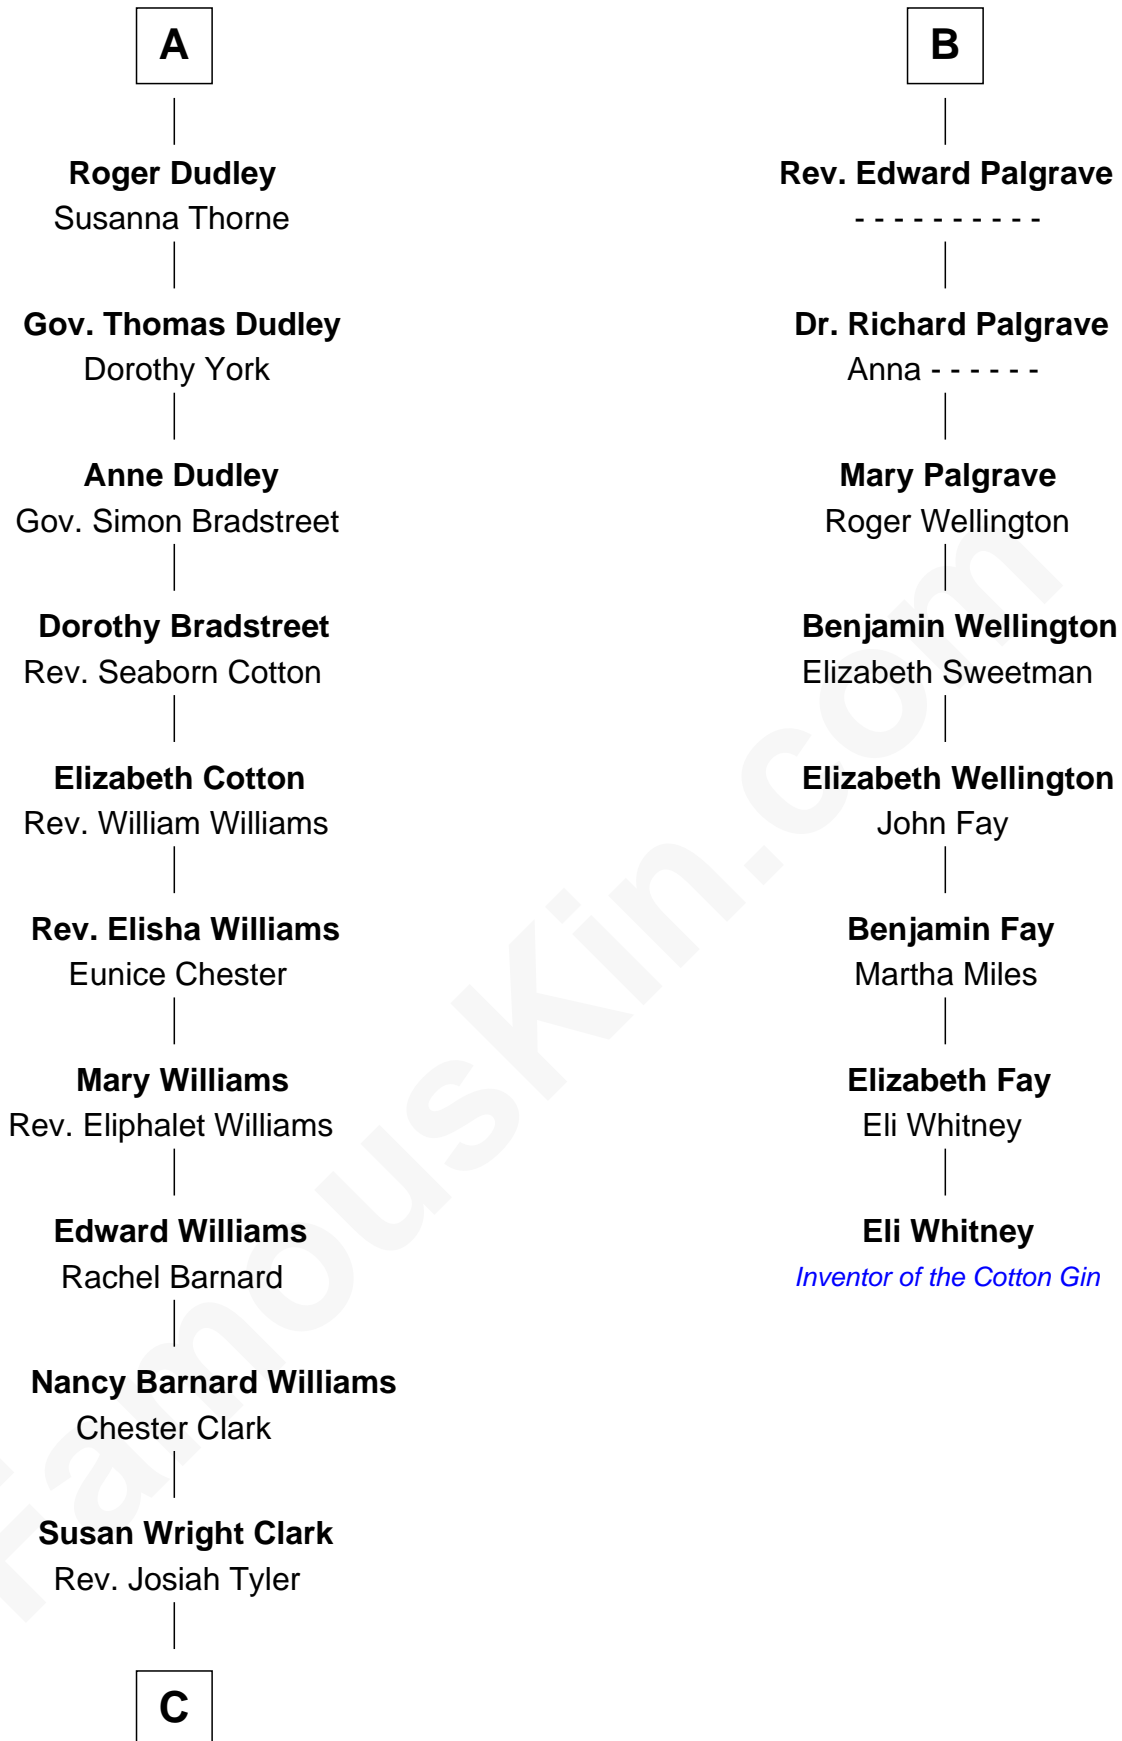

FamousKin.com Relationship Chart of

Kate Upton

Sports Illustrated Swimsuit Cover Model

14th cousin 7 times removed of

Eli Whitney

Inventor of the Cotton Gin

C

William Chester Tyler

Laura Leland Brooks

Margaret Hastings Tyler

Charles Henry Vial

Elizabeth Brooks Vial

Stephen Edward Upton

Jefferson Matthew Upton

Shelley Fawn Davis

Kate Upton