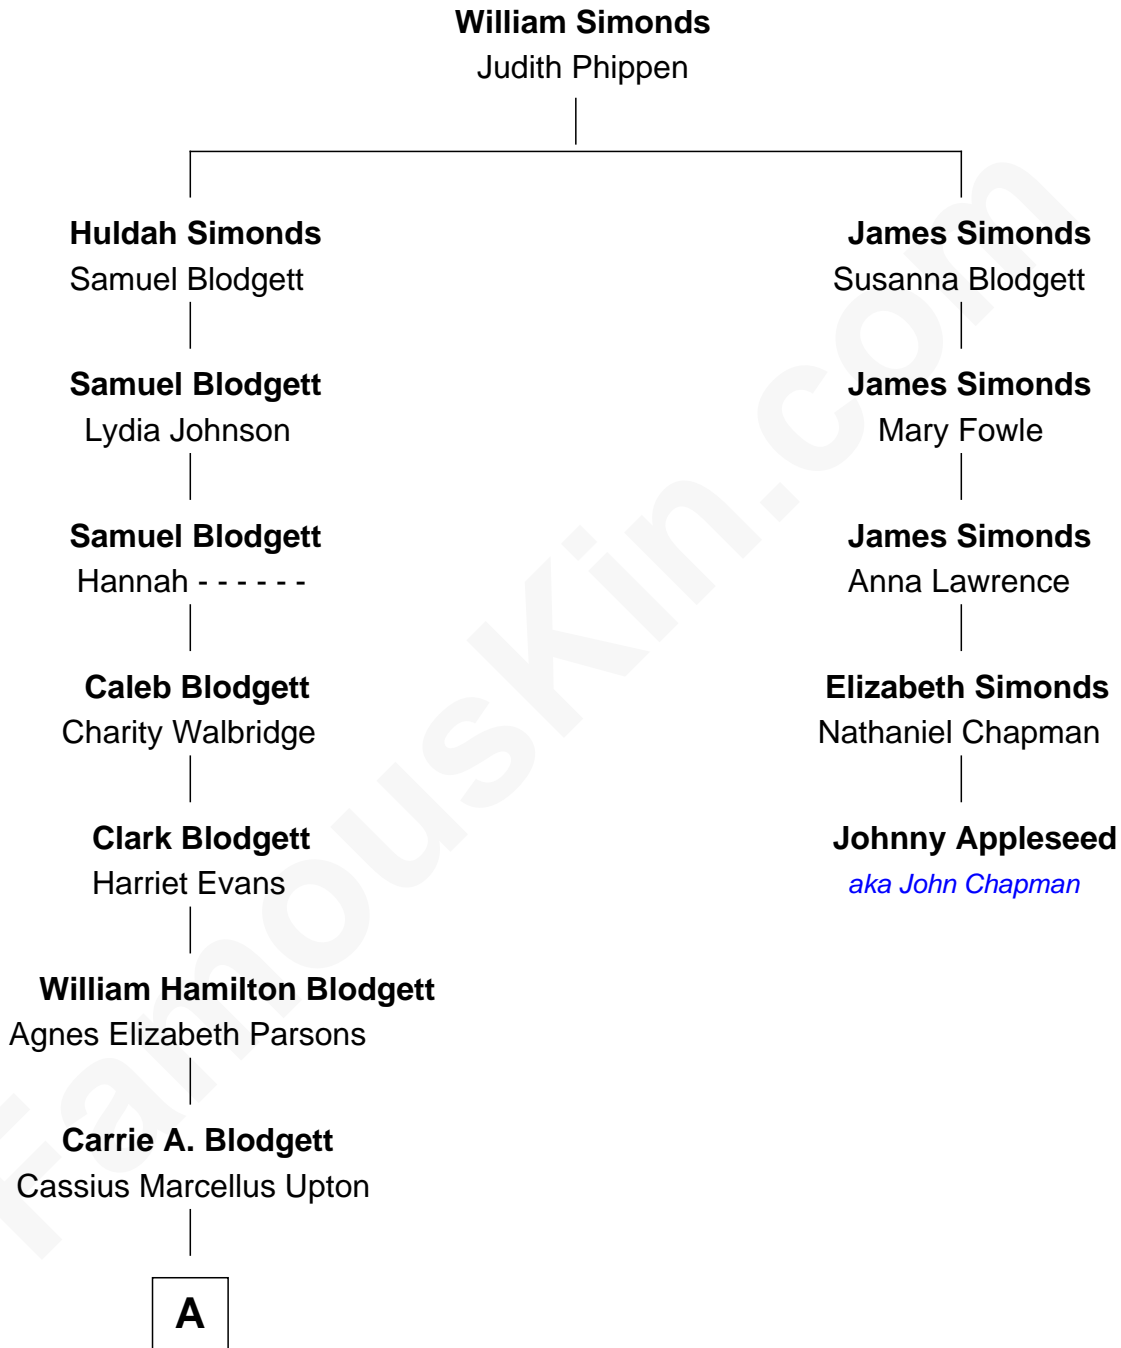

FamousKin.com

Relationship Chart of

Kate Upton

Sports Illustrated Swimsuit Cover Model

4th cousin 6 times removed of

Johnny Appleseed
aka John Chapman

A

—
Frederick Stanley Upton

Margaret M. Beckley

—
Stephen Edward Upton

Elizabeth Brooks Vial

—
Jefferson Matthew Upton

Shelley Fawn Davis

—
Kate Upton

Model and Actress

FamousKin.com