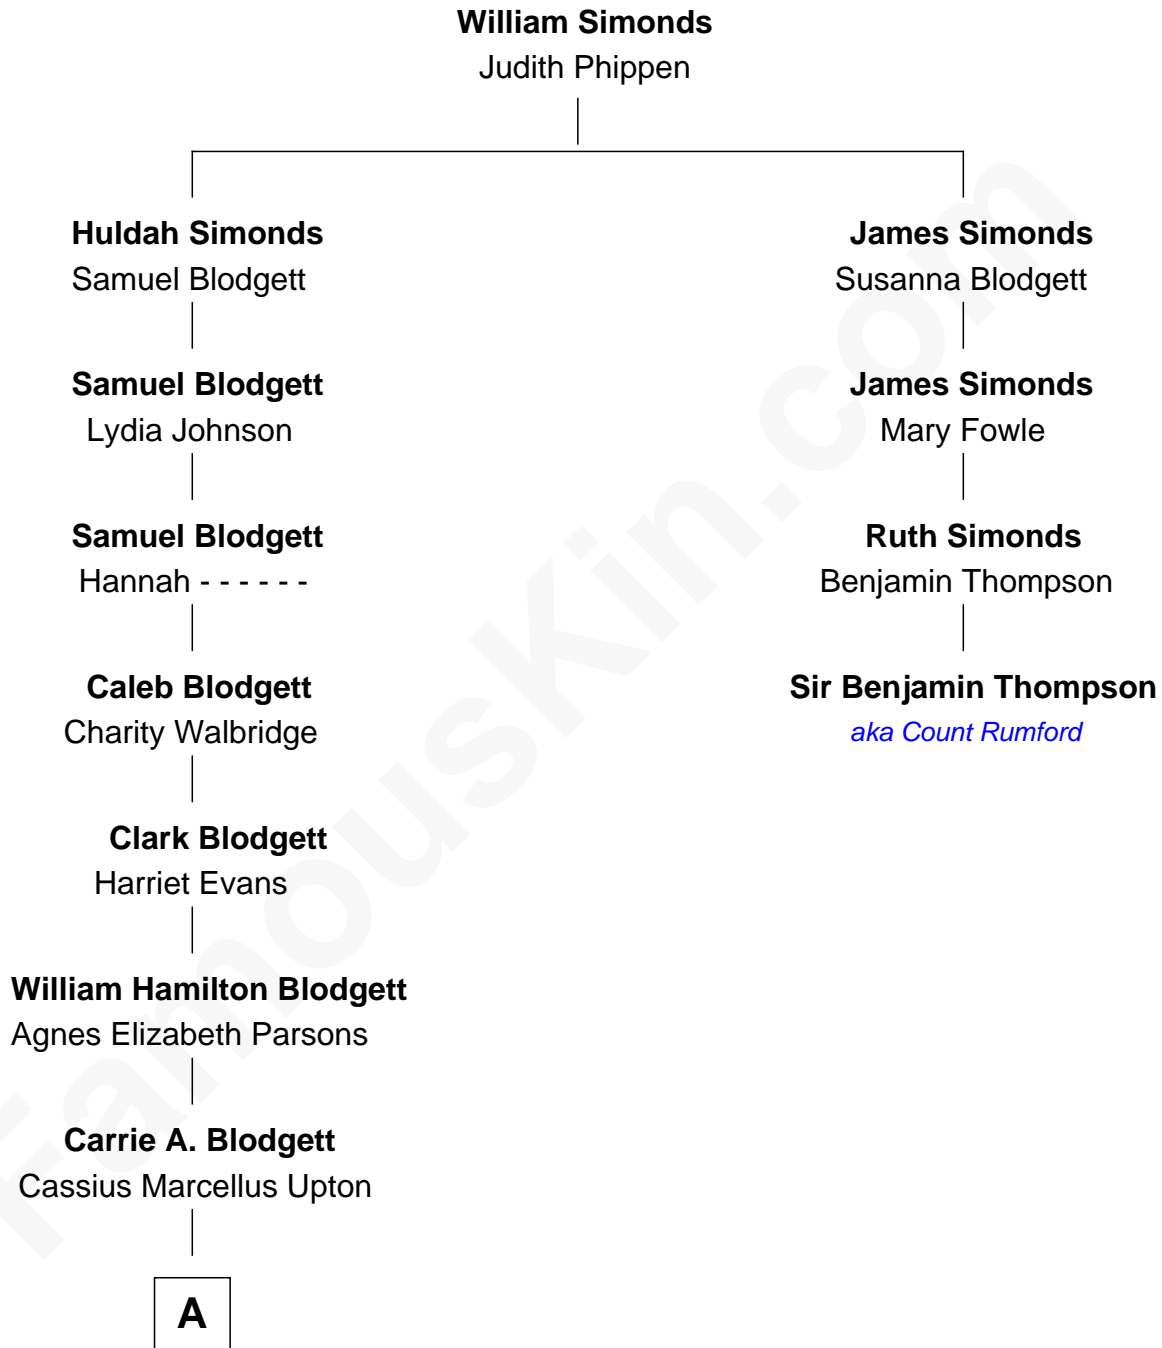

FamousKin.com

Relationship Chart of

Kate Upton

Sports Illustrated Swimsuit Cover Model

3rd cousin 7 times removed of

Sir Benjamin Thompson

Physicist and Inventor, aka Count Rumford

A

—
Frederick Stanley Upton

Margaret M. Beckley

—
Stephen Edward Upton

Elizabeth Brooks Vial

—
Jefferson Matthew Upton

Shelley Fawn Davis

—
Kate Upton

Model and Actress