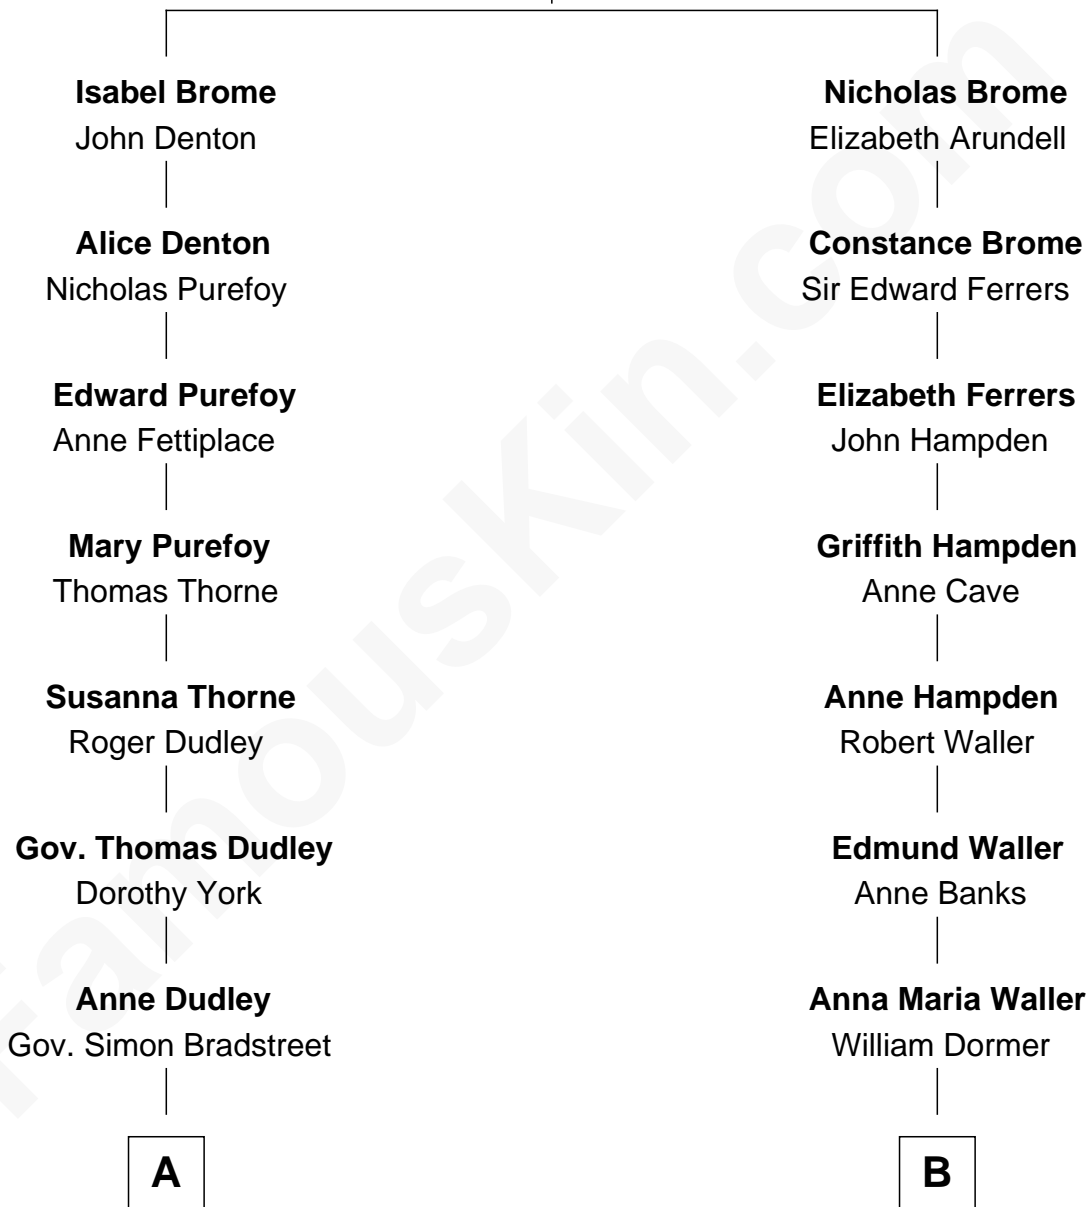

FamousKin.com Relationship Chart of

Kate Upton

Sports Illustrated Swimsuit Cover Model

18th cousin of

Cara Delevingne

Fashion Model and Movie Actress

John Brome
Beatrice Shirley

C