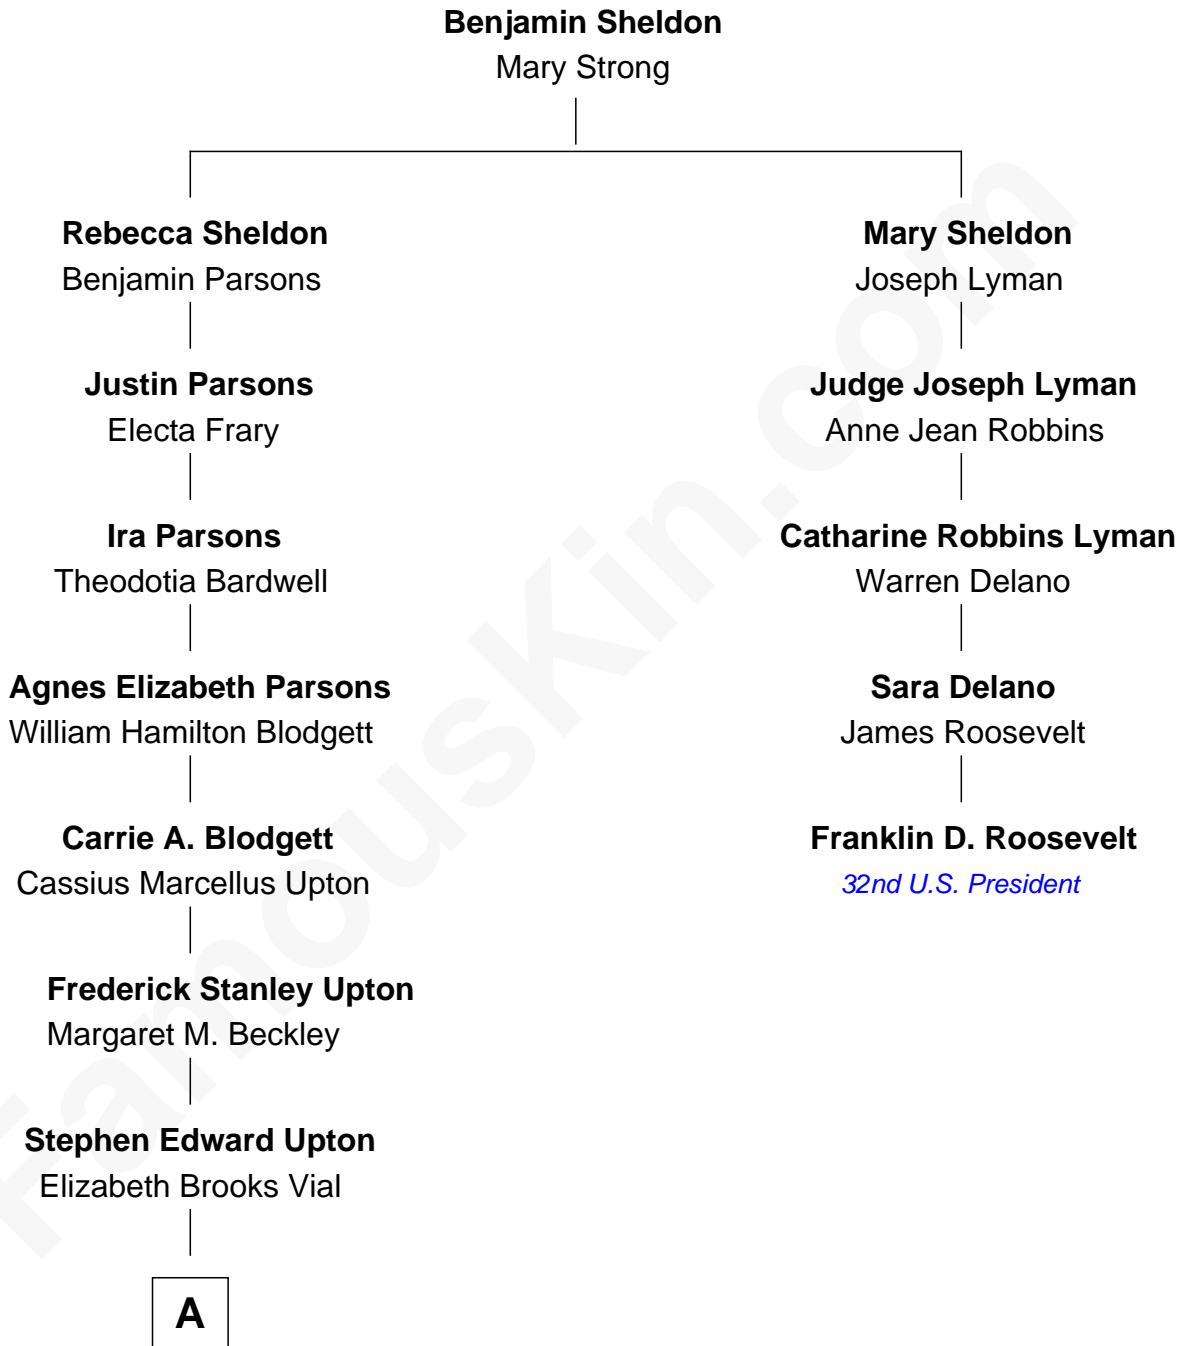

FamousKin.com

Relationship Chart of

Kate Upton

Sports Illustrated Swimsuit Cover Model

4th cousin 4 times removed of

Franklin D. Roosevelt
32nd U.S. President

A

Jefferson Matthew Upton

Shelley Fawn Davis

Kate Upton

Model and Actress

FamousKin.com