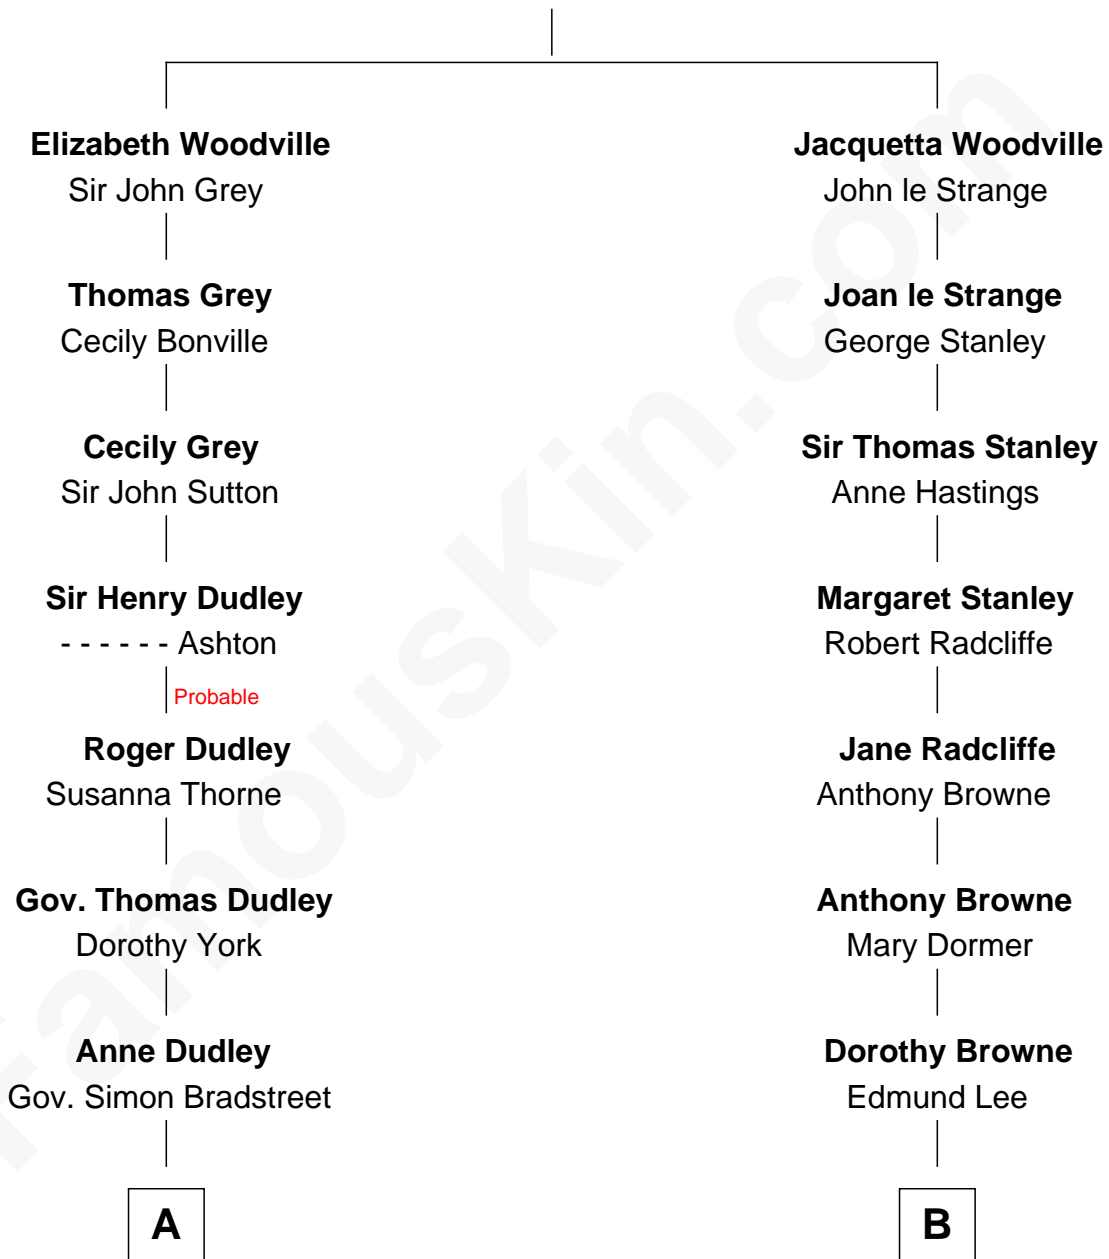

FamousKin.com

Relationship Chart of

Kate Upton

Sports Illustrated Swimsuit Cover Model

16th cousin 2 times removed of

Franklin D. Roosevelt
32nd U.S. President

Sir Richard Woodville
Jacquetta of Luxembourg

C

Jefferson Matthew Upton

Shelley Fawn Davis

Kate Upton

Model and Actress

FamousKin.com