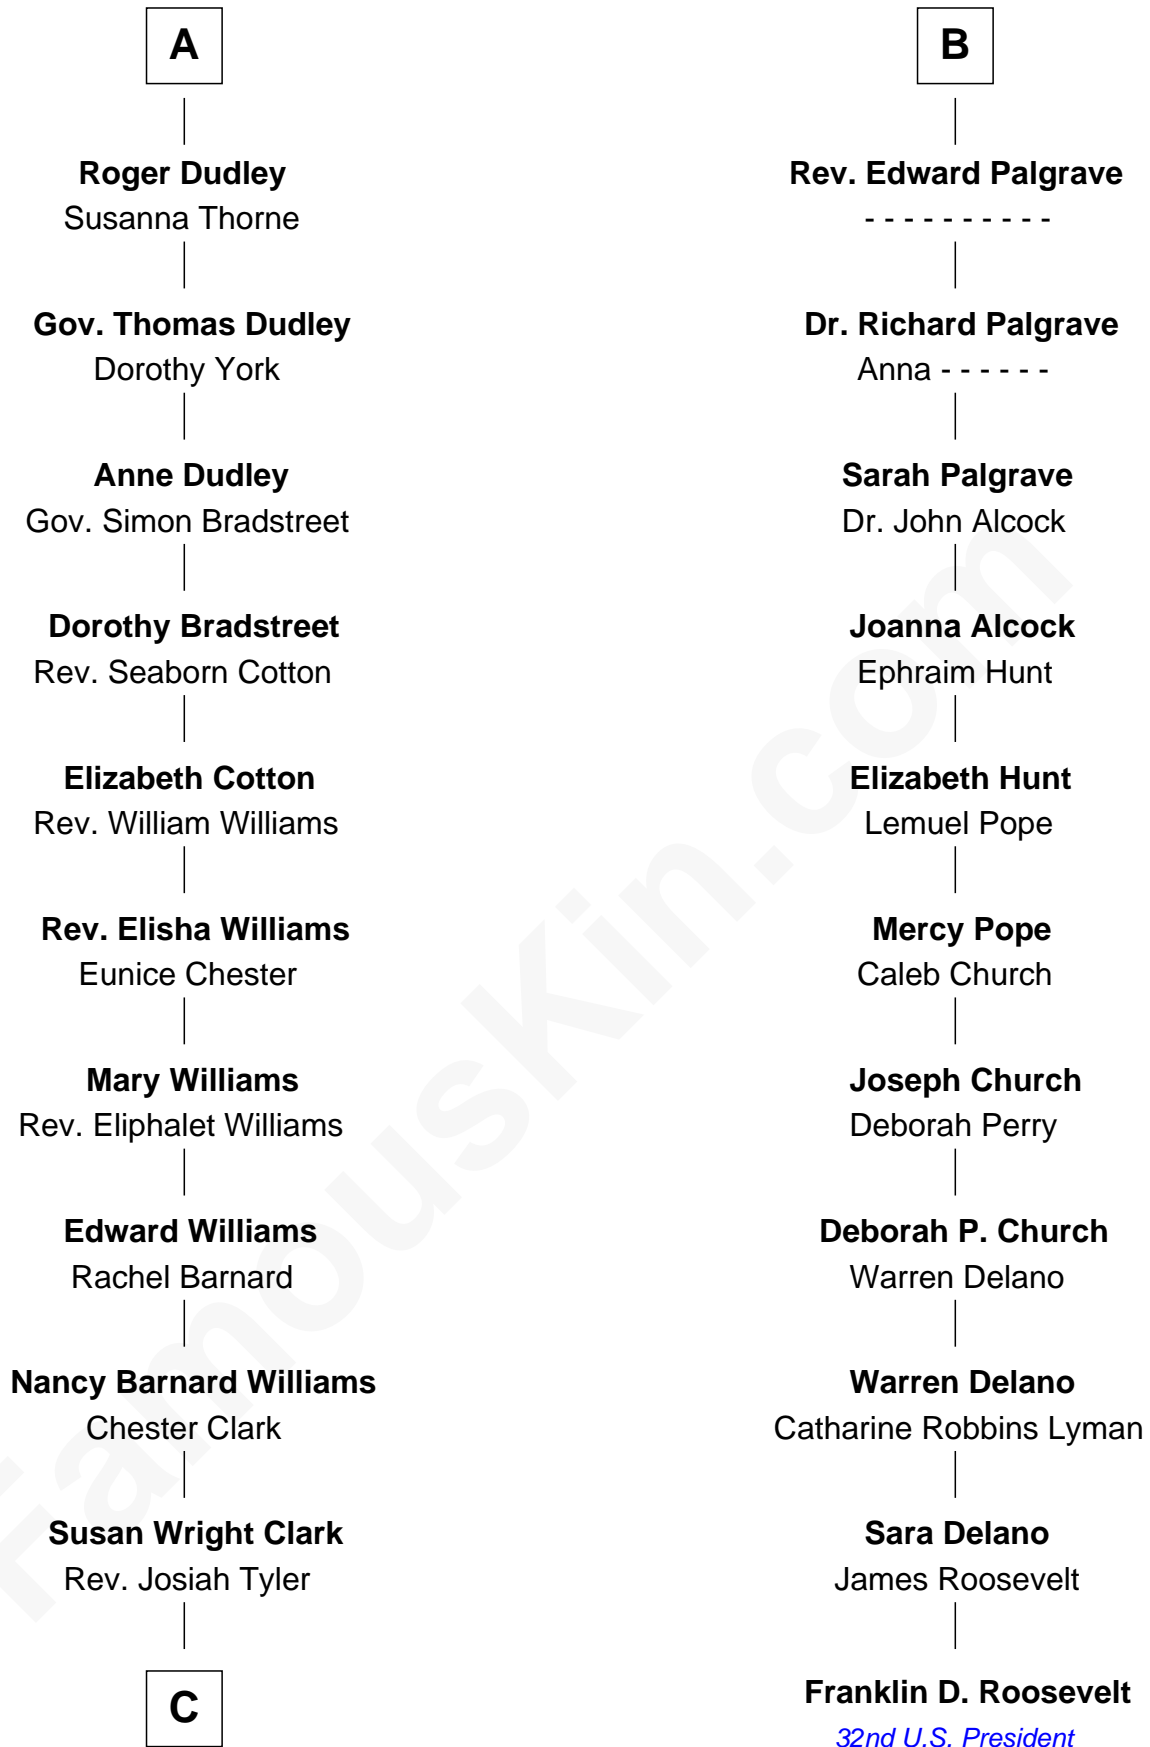

## Relationship Chart of

### Kate Upton

*Sports Illustrated Swimsuit Cover Model*

17th cousin 4 times removed of

**Franklin D. Roosevelt**  
*32nd U.S. President*

**C**

William Chester Tyler

Laura Leland Brooks

Margaret Hastings Tyler