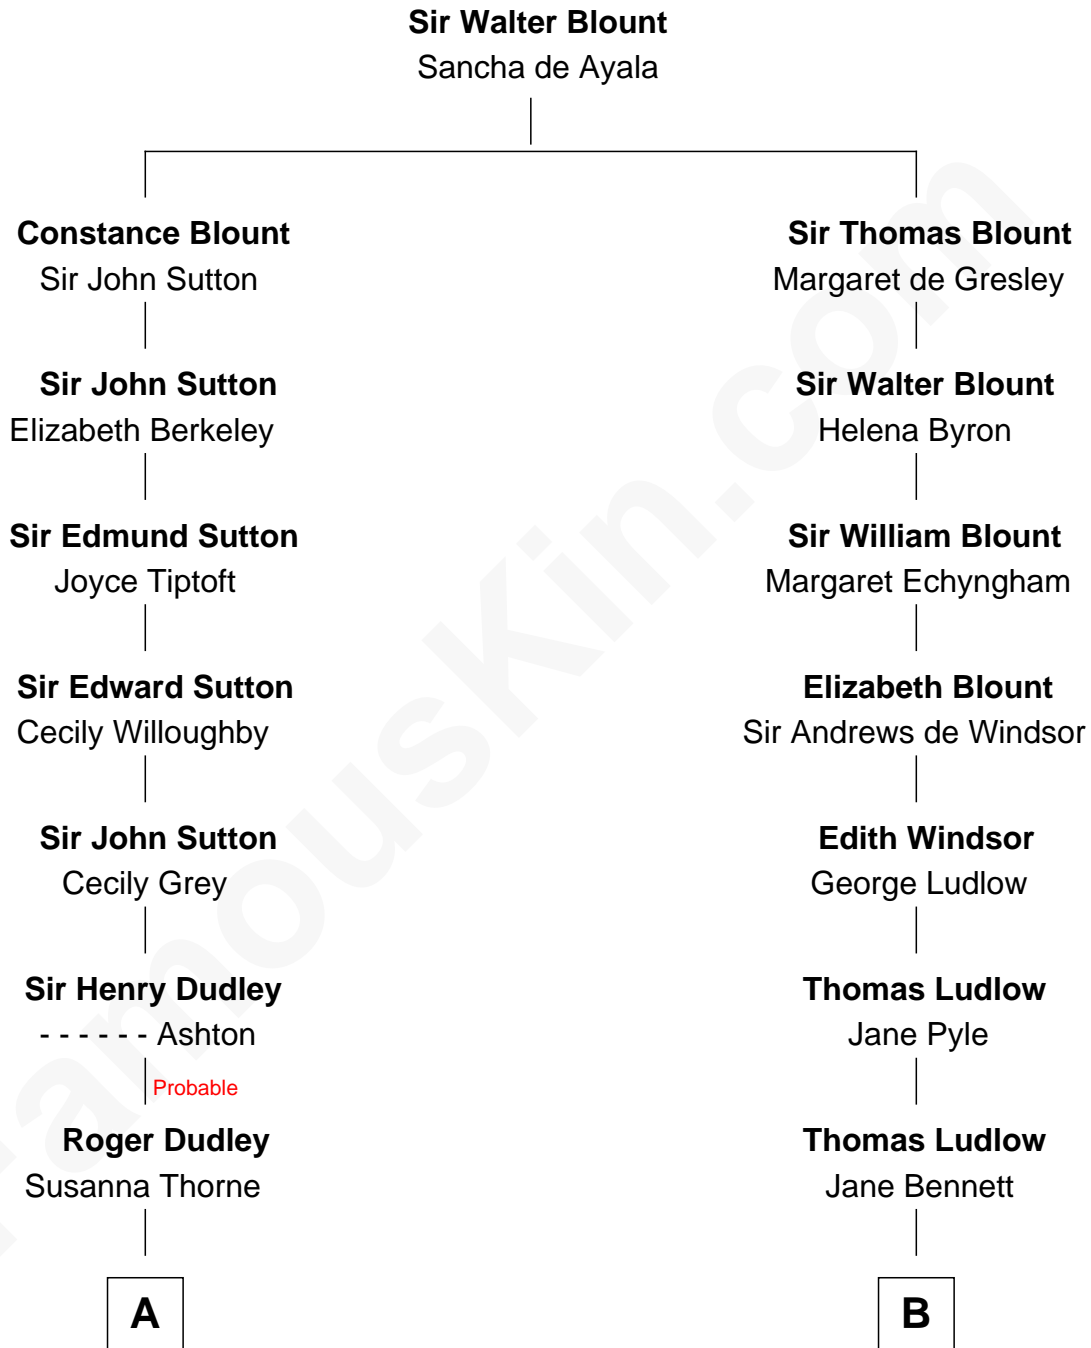

## Relationship Chart of

### Kate Upton

*Sports Illustrated Swimsuit Cover Model*

15th cousin 5 times removed of

### Eleanor Roosevelt

*First Lady of President Franklin D. Roosevelt*

**C**

—  
**Margaret Hastings Tyler**

Charles Henry Vial

—  
**Elizabeth Brooks Vial**

Stephen Edward Upton

—  
**Jefferson Matthew Upton**