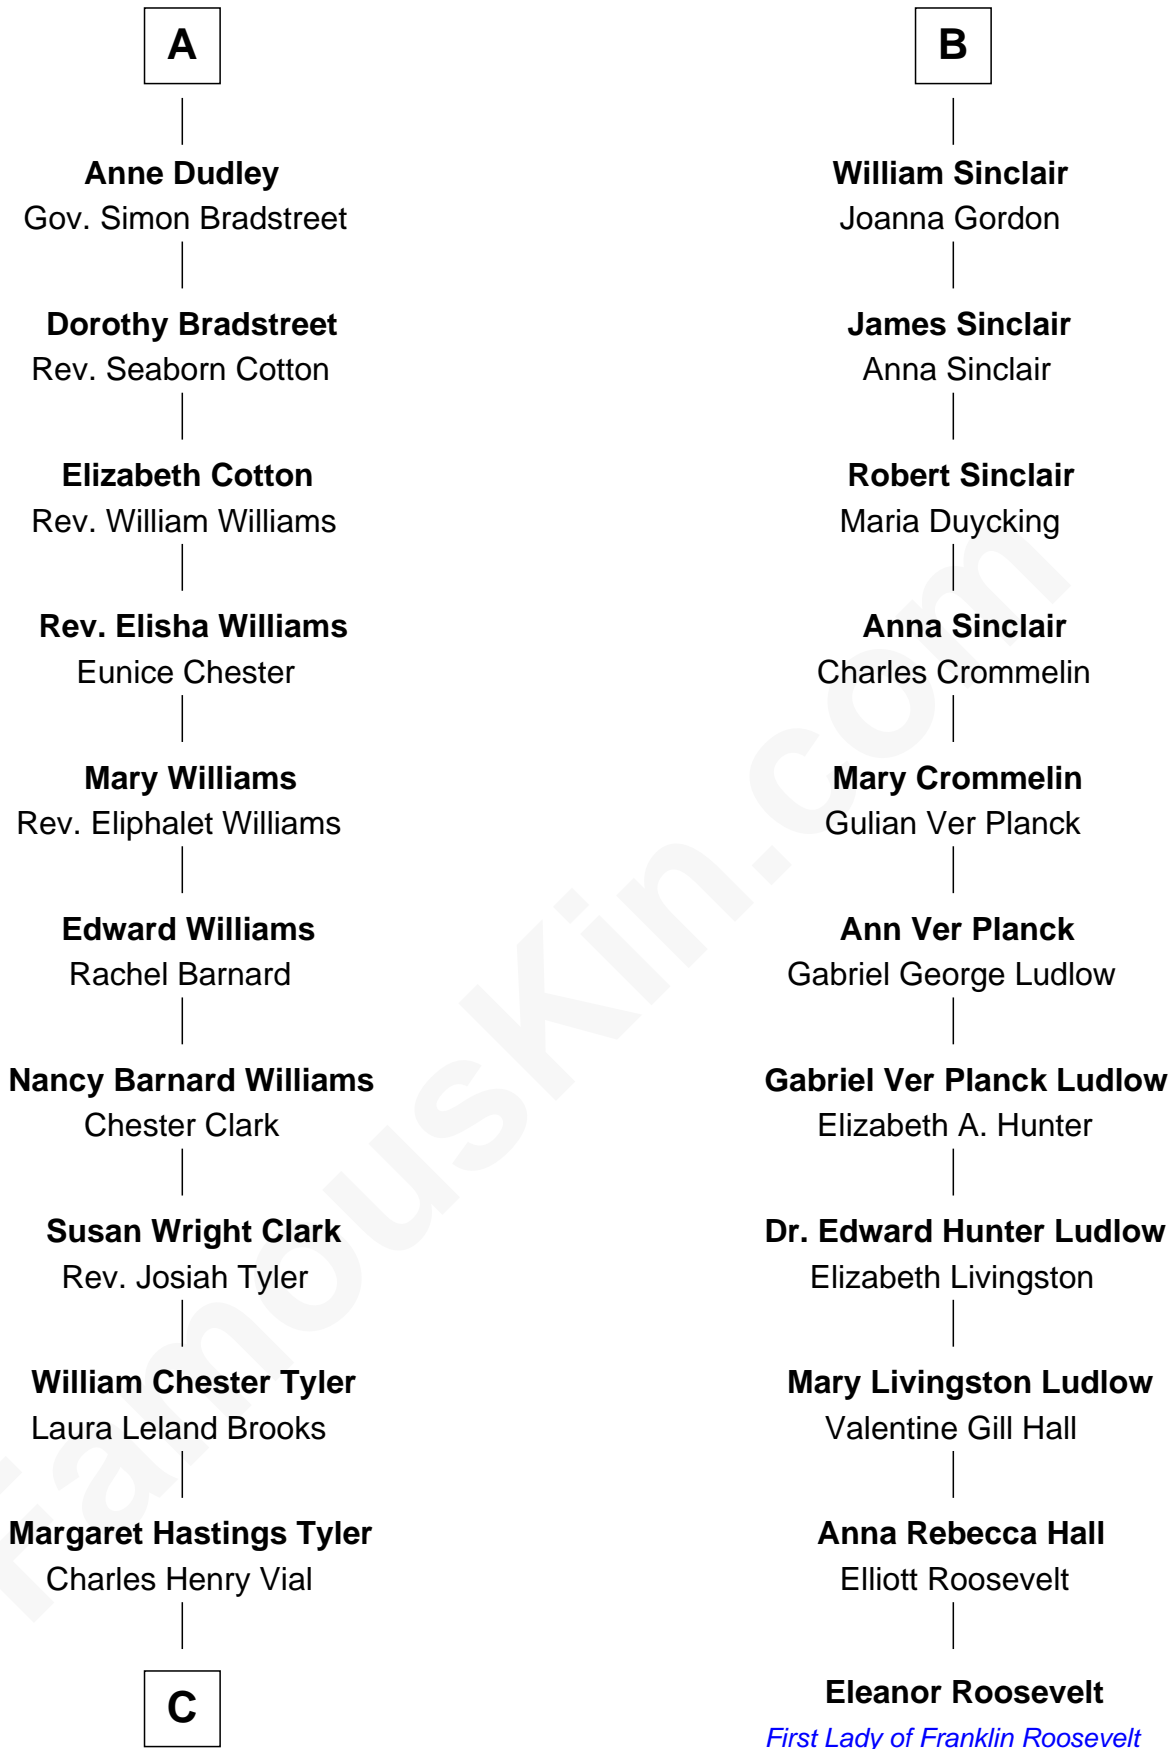

FamousKin.com

Relationship Chart of

Kate Upton

Sports Illustrated Swimsuit Cover Model

17th cousin 2 times removed of

Eleanor Roosevelt

First Lady of President Franklin D. Roosevelt

C

—
Elizabeth Brooks Vial
Stephen Edward Upton

—
Jefferson Matthew Upton
Shelley Fawn Davis

—
Kate Upton
Model and Actress

FamousKin.com