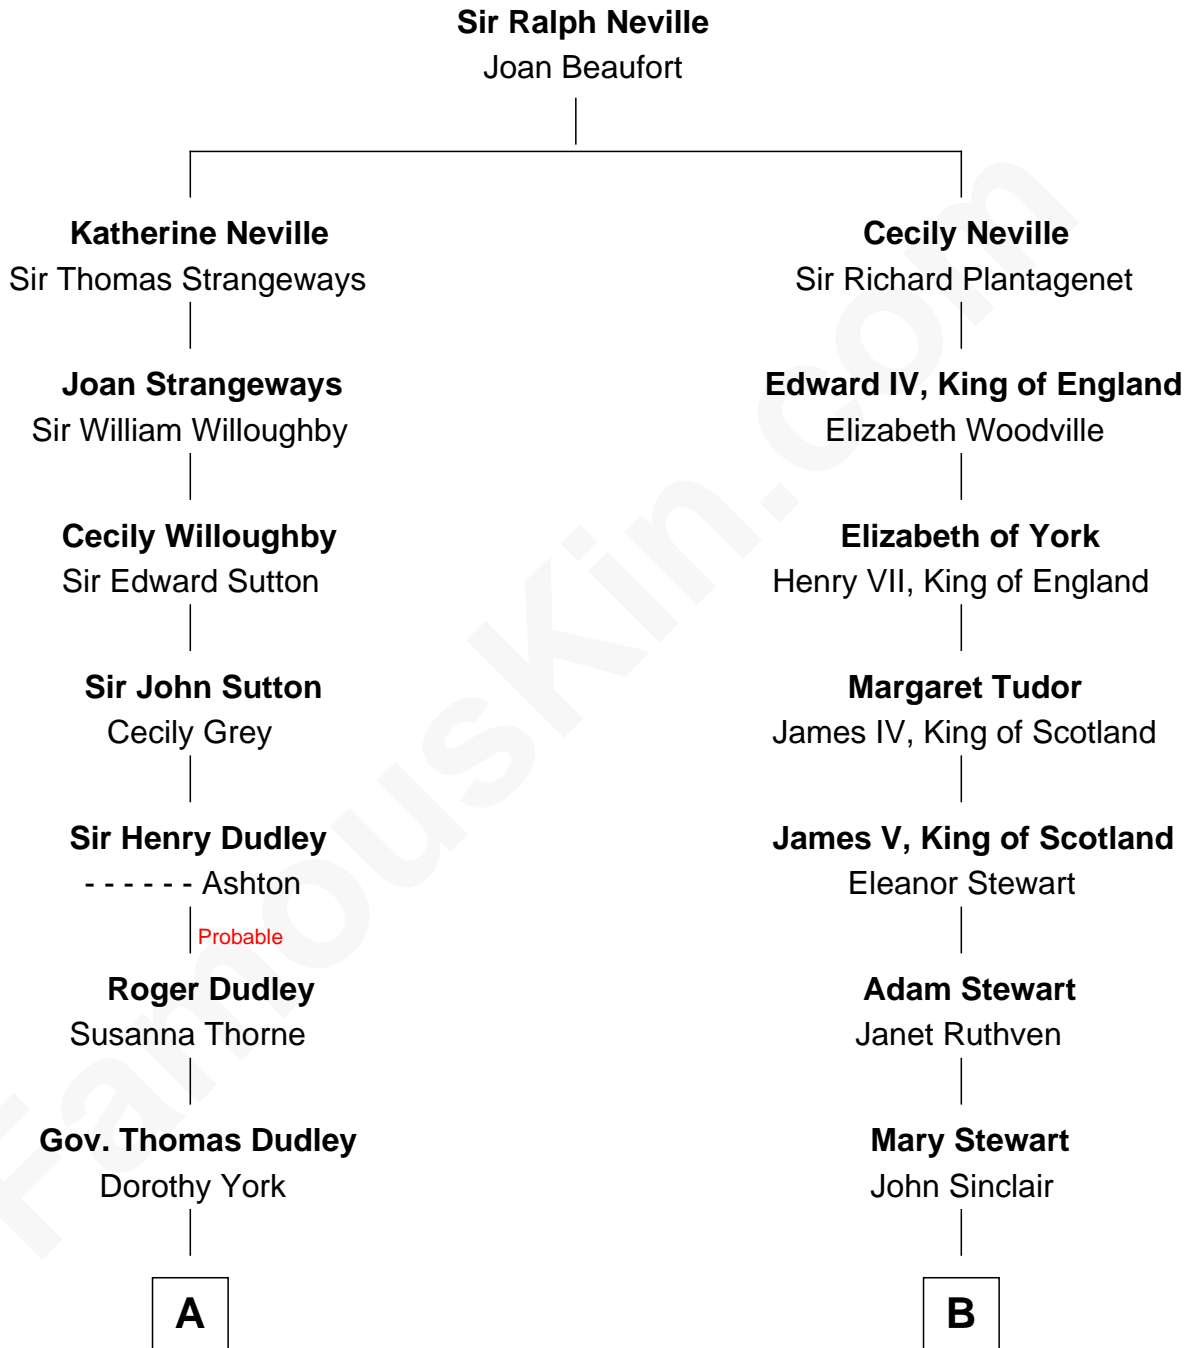

FamousKin.com

Relationship Chart of

Kate Upton

Sports Illustrated Swimsuit Cover Model

17th cousin 2 times removed of

Eleanor Roosevelt

First Lady of President Franklin D. Roosevelt

C

—
Elizabeth Brooks Vial
Stephen Edward Upton

—
Jefferson Matthew Upton
Shelley Fawn Davis

—
Kate Upton
Model and Actress

FamousKin.com