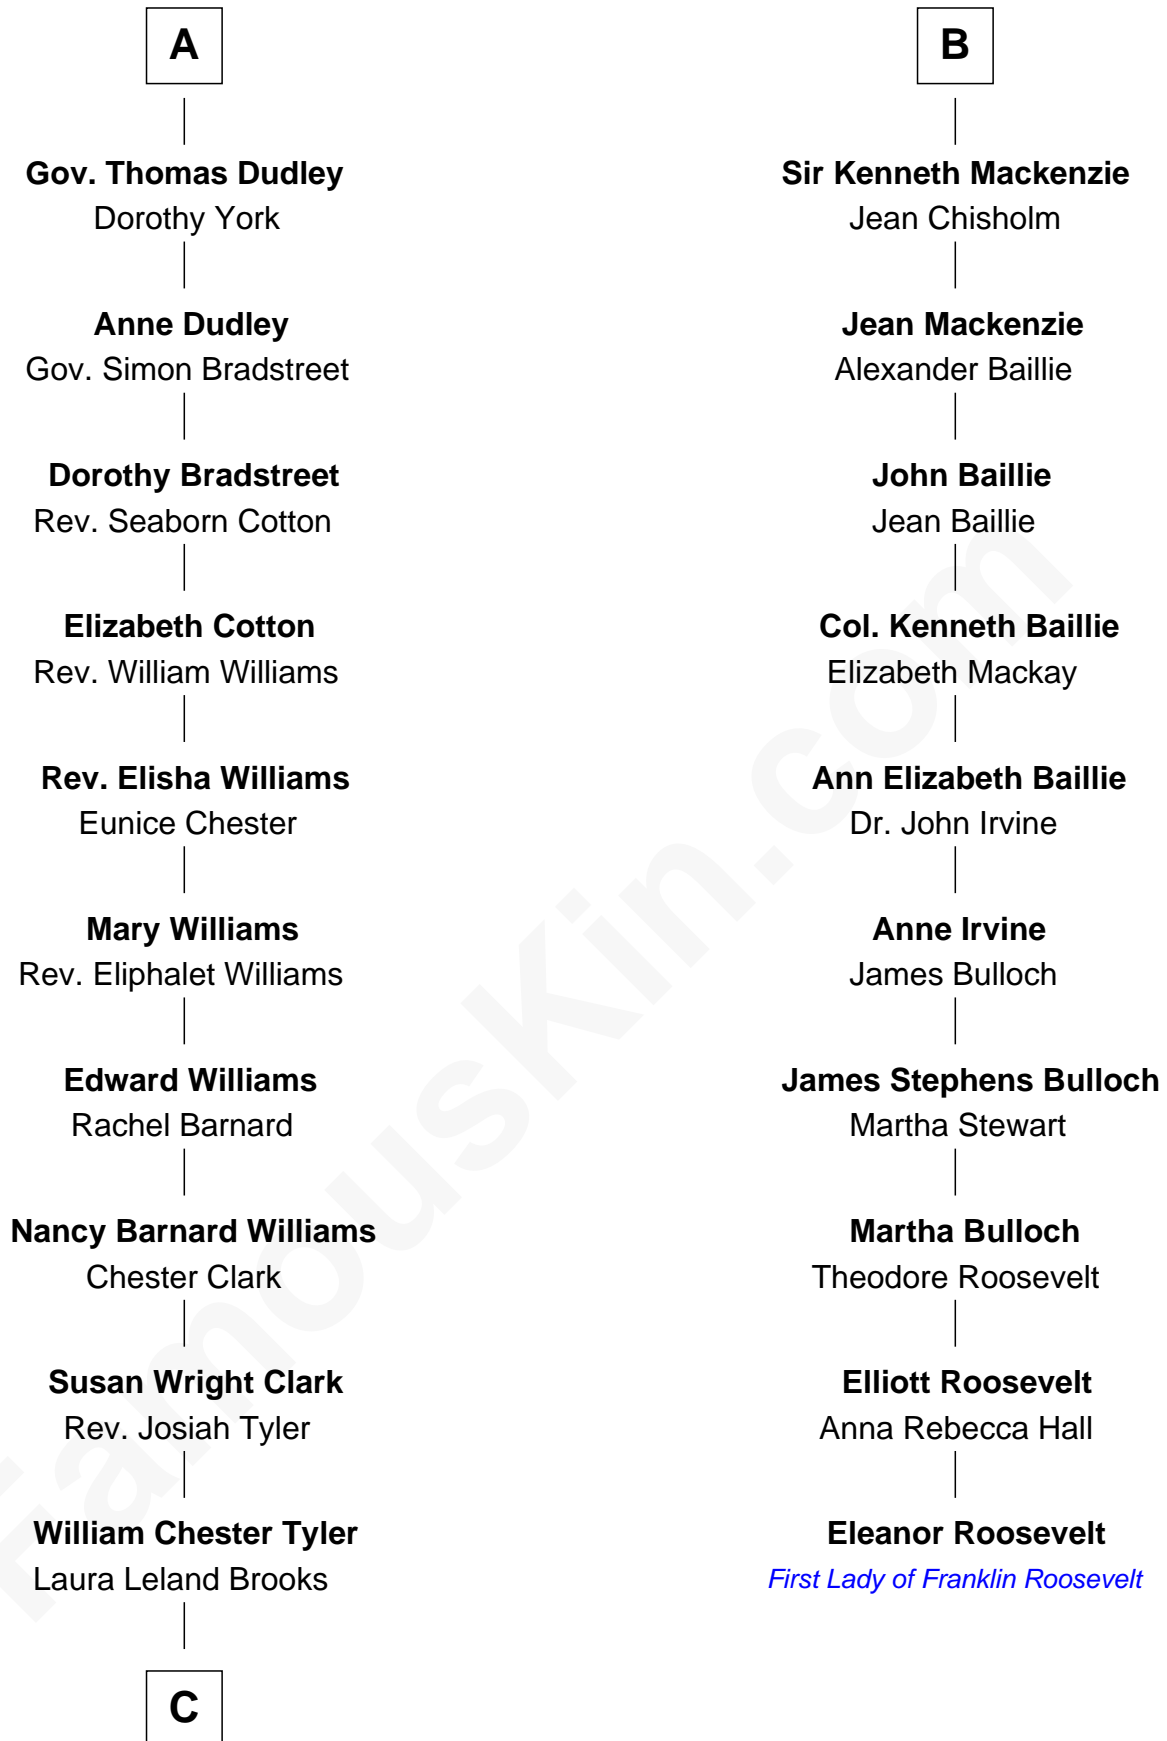

FamousKin.com

Relationship Chart of

Kate Upton

Sports Illustrated Swimsuit Cover Model

16th cousin 4 times removed of

Eleanor Roosevelt

First Lady of President Franklin D. Roosevelt

Sir Thomas de Holand

Alice Fitzalan

C

—
Margaret Hastings Tyler

Charles Henry Vial

—
Elizabeth Brooks Vial

Stephen Edward Upton

—
Jefferson Matthew Upton

Shelley Fawn Davis