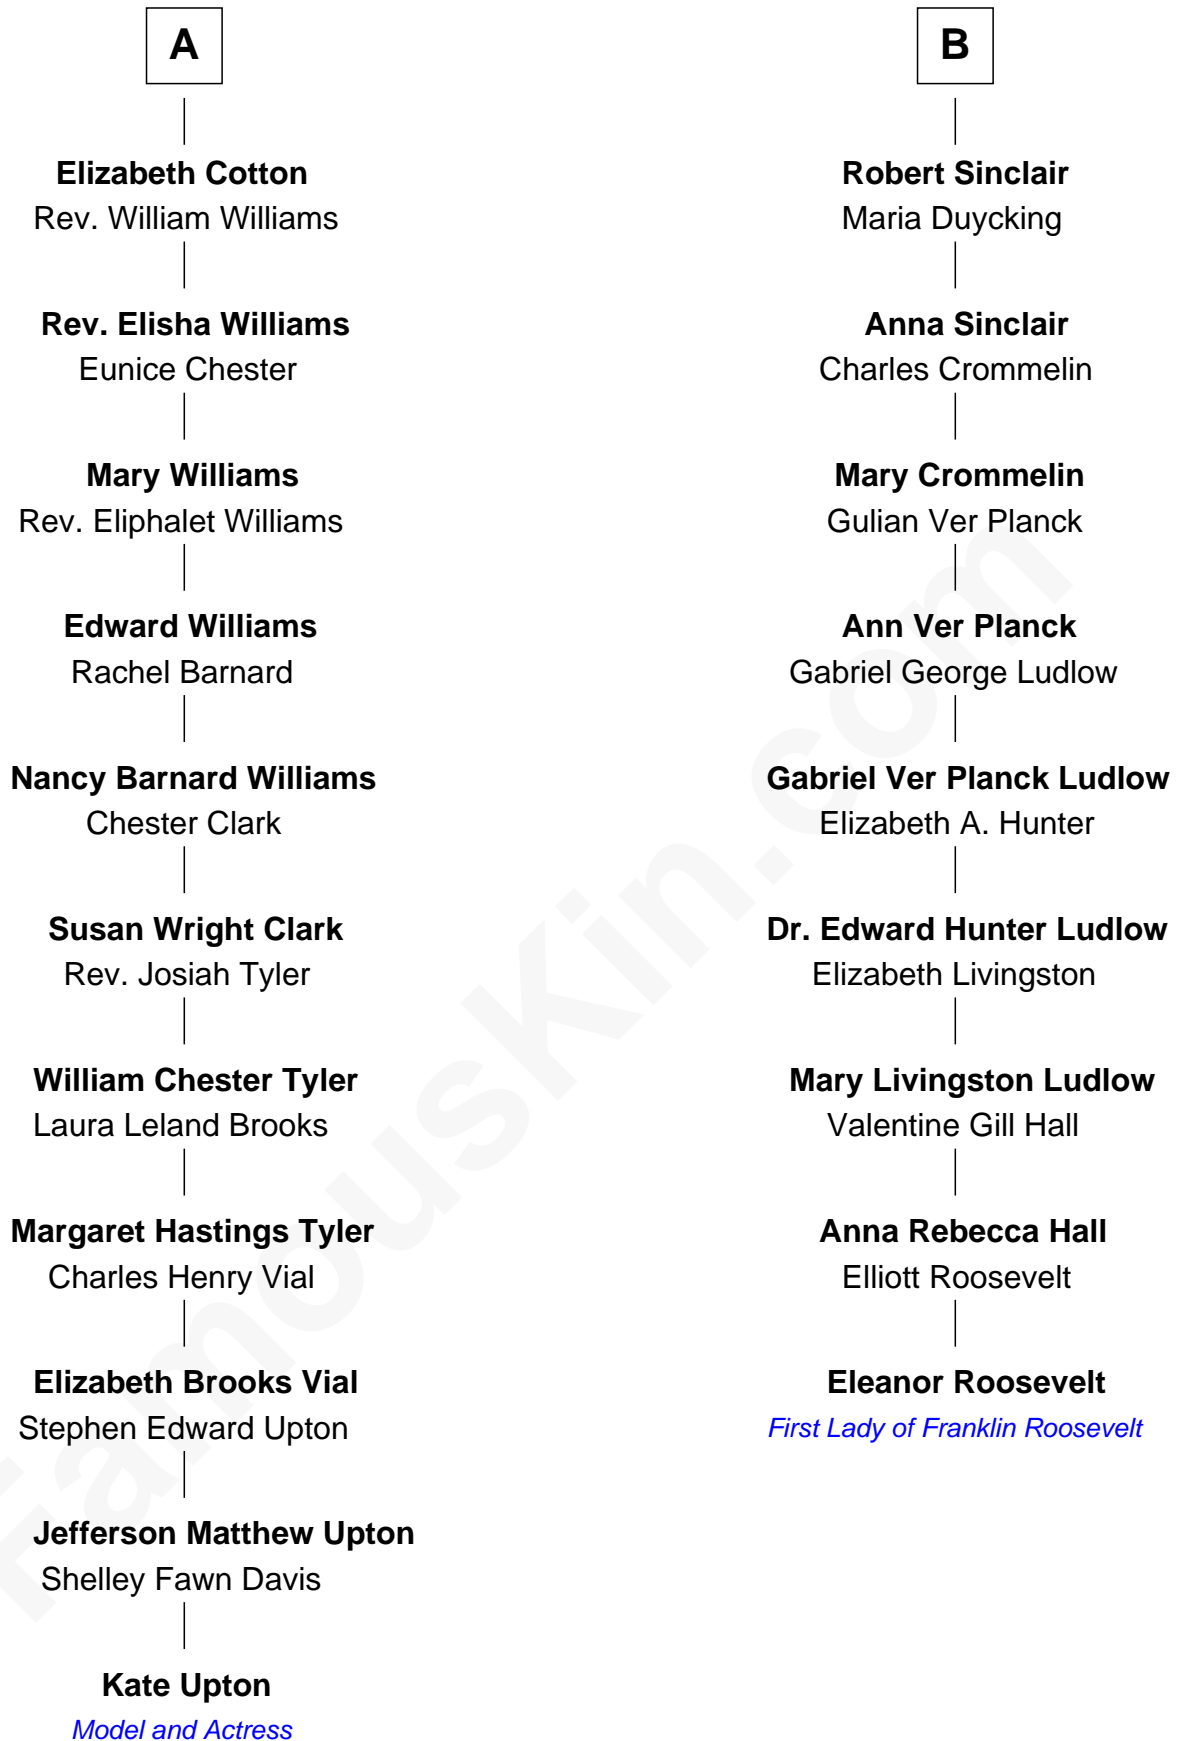

## Relationship Chart of

### Kate Upton

*Sports Illustrated Swimsuit Cover Model*

15th cousin 2 times removed of

### Eleanor Roosevelt

*First Lady of President Franklin D. Roosevelt*

Kate Upton photo by [acrofan.com](https://www.acrofan.com) (CC BY-SA 3.0)