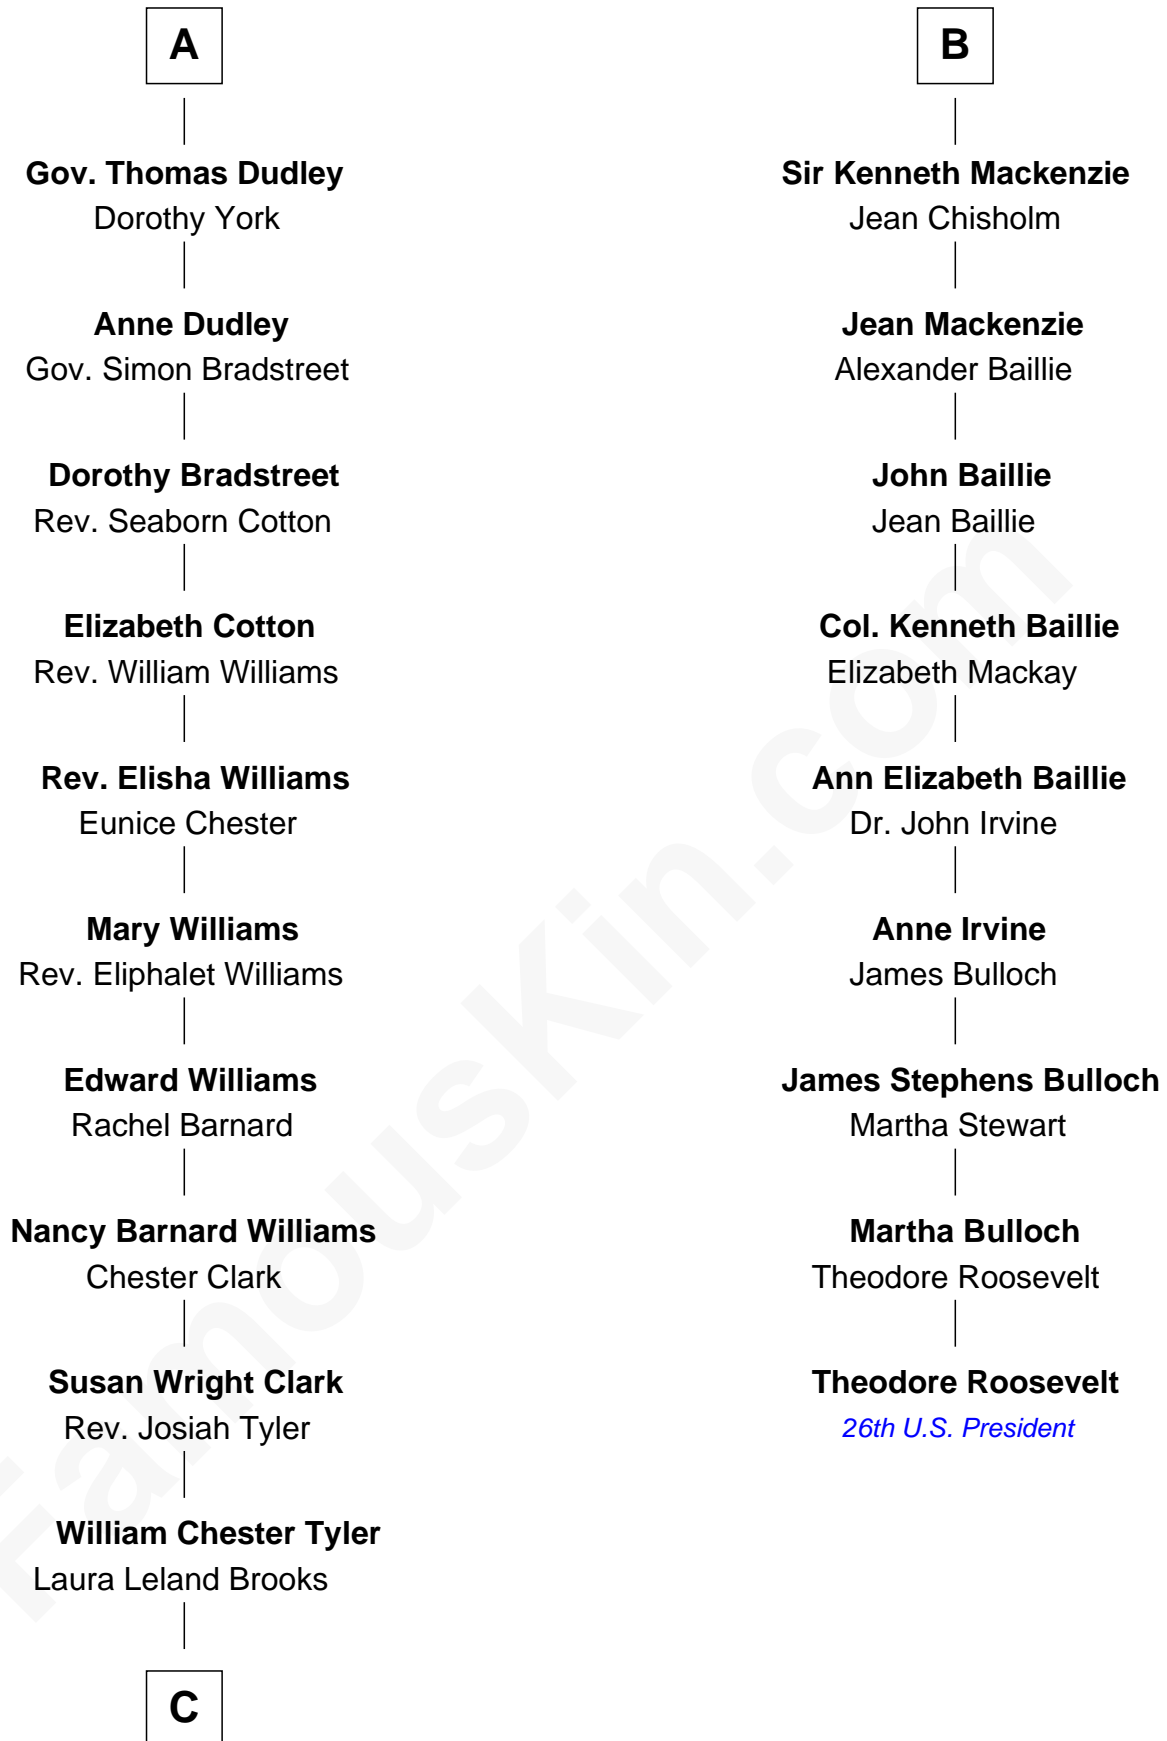

FamousKin.com

Relationship Chart of

Kate Upton

Sports Illustrated Swimsuit Cover Model

15th cousin 5 times removed of

Theodore Roosevelt
26th U.S. President

John of Gaunt
Katherine Roet

C

—
Margaret Hastings Tyler

Charles Henry Vial

—
Elizabeth Brooks Vial

Stephen Edward Upton

—
Jefferson Matthew Upton

Shelley Fawn Davis

—
Kate Upton

Model and Actress