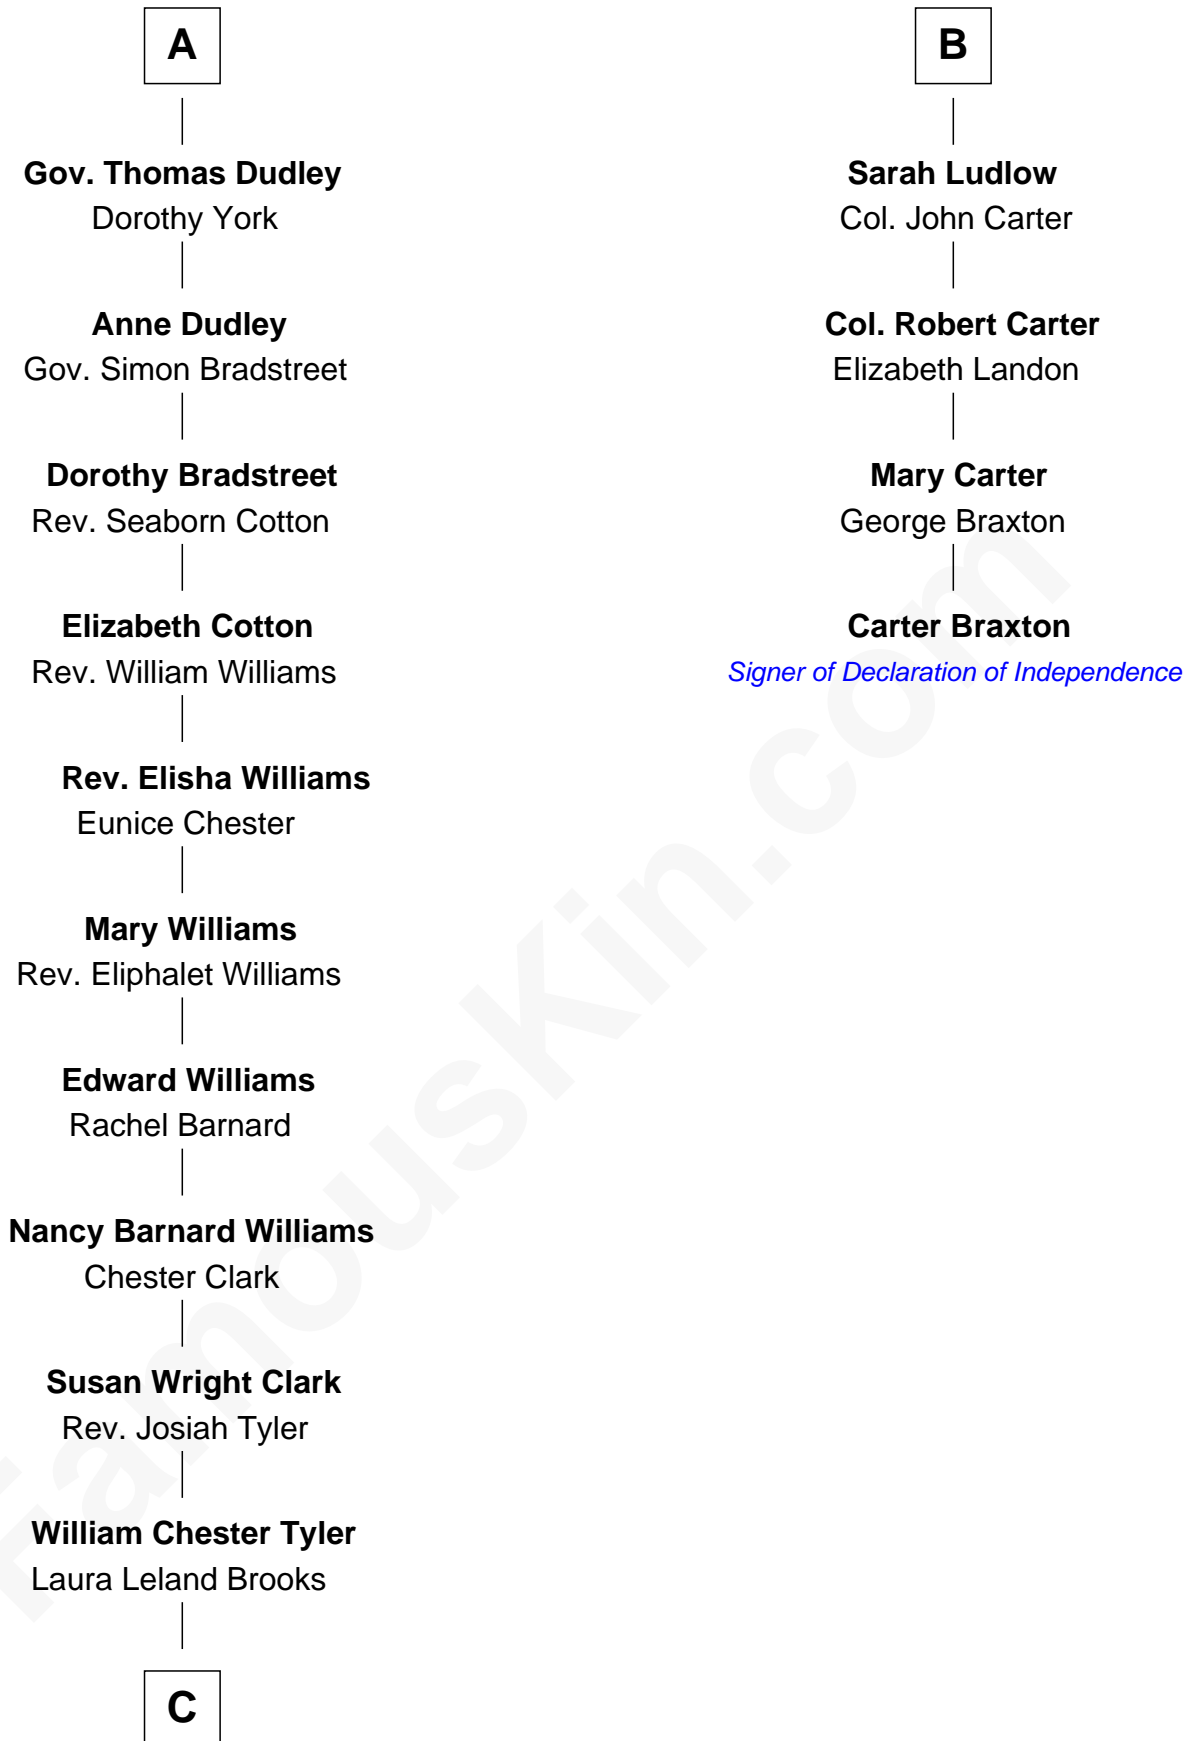

## Relationship Chart of

### Kate Upton

*Sports Illustrated Swimsuit Cover Model*

10th cousin 10 times removed of

### Carter Braxton

*Signer of the Declaration of Independence*

**C**

—  
**Margaret Hastings Tyler**

Charles Henry Vial

—  
**Elizabeth Brooks Vial**

Stephen Edward Upton

—  
**Jefferson Matthew Upton**