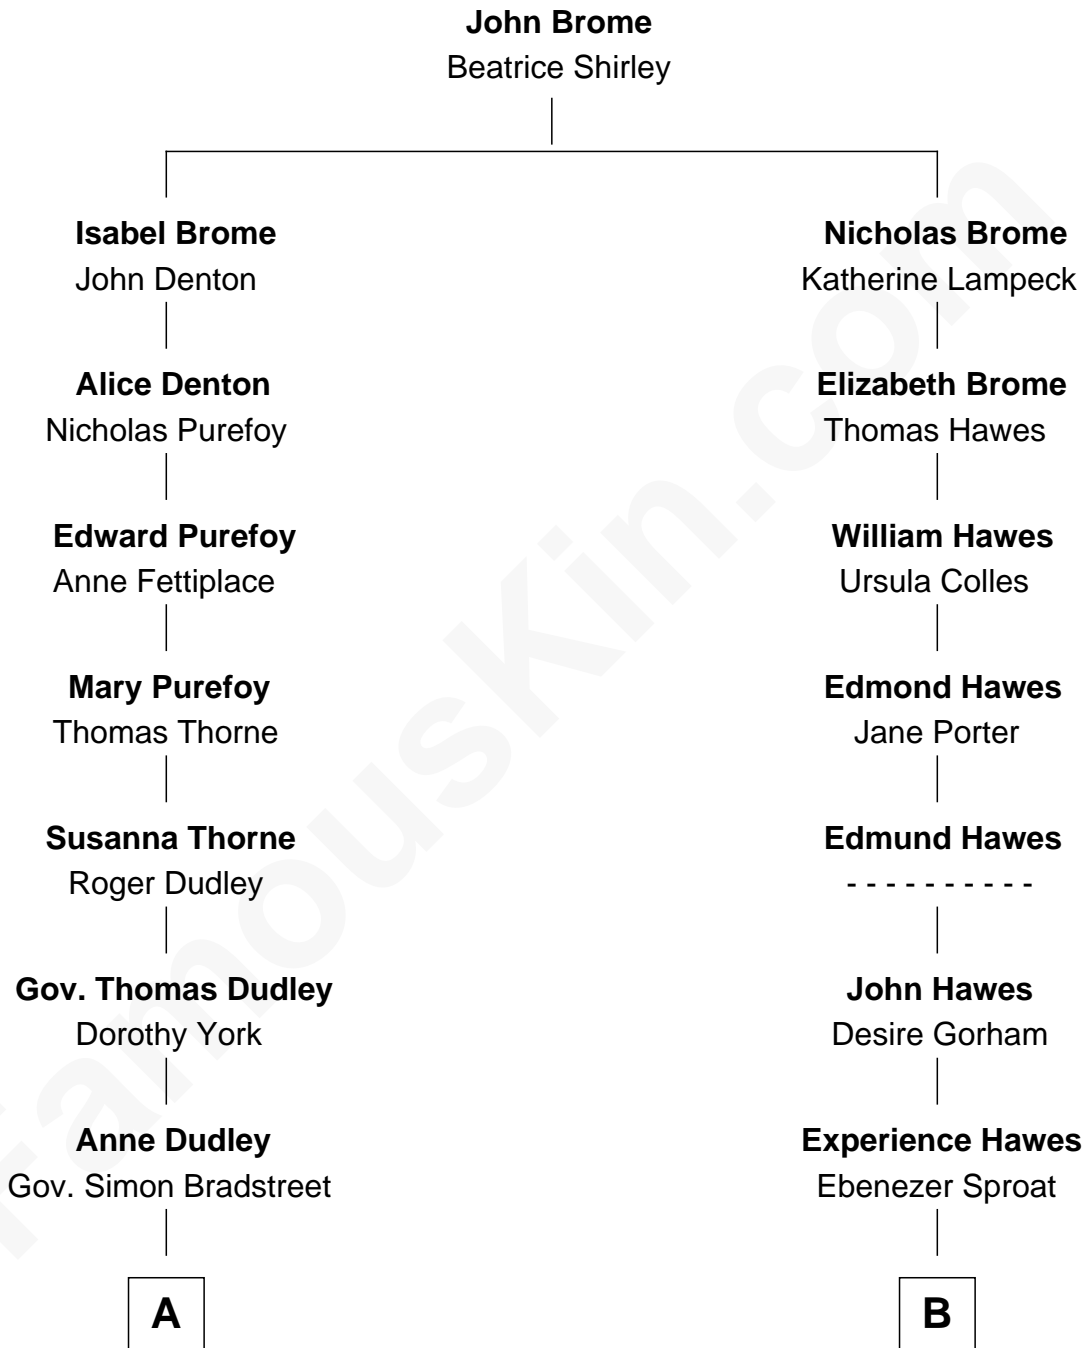

FamousKin.com

Relationship Chart of

Kate Upton

Sports Illustrated Swimsuit Cover Model

16th cousin 2 times removed of

Marie-Chantal Miller
Crown Princess of Greece

C

Jefferson Matthew Upton

Shelley Fawn Davis

Kate Upton

Model and Actress

FamousKin.com