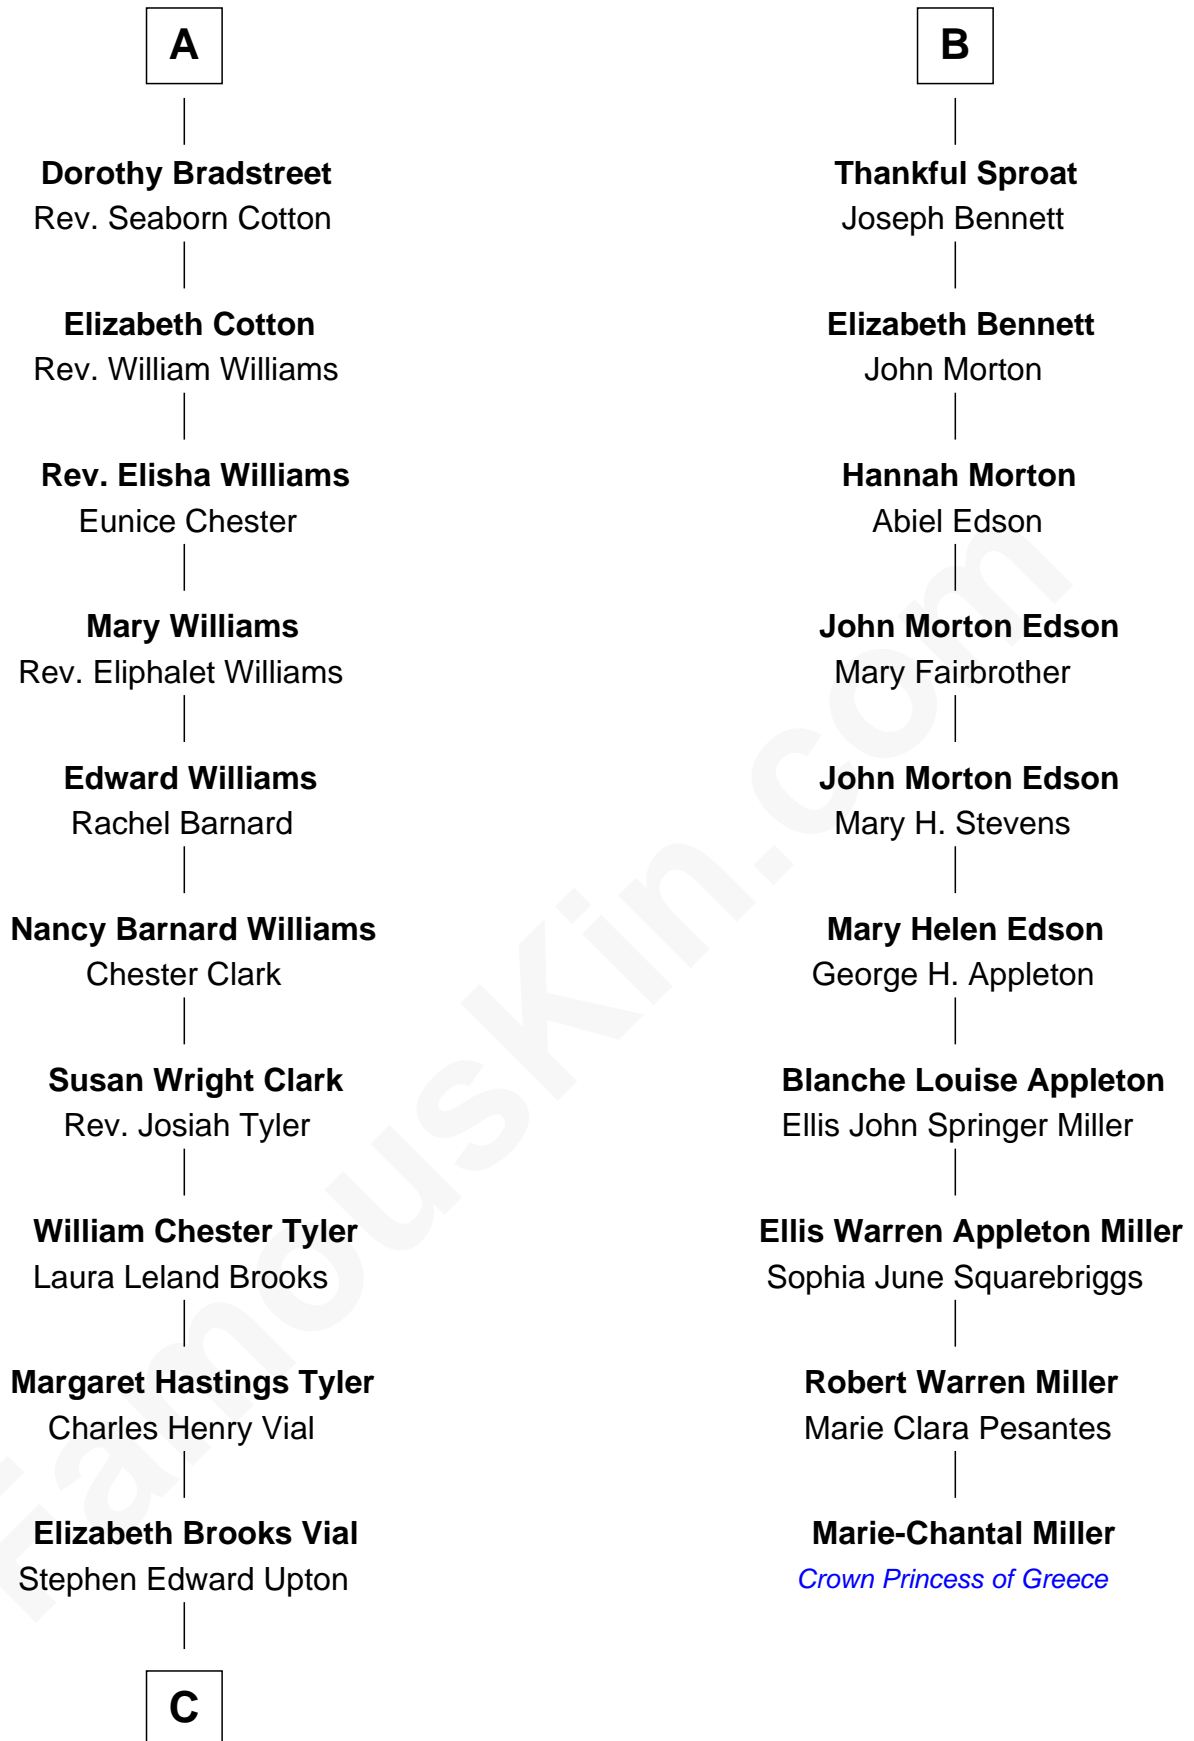

FamousKin.com

Relationship Chart of

Kate Upton

Sports Illustrated Swimsuit Cover Model

16th cousin 2 times removed of

Marie-Chantal Miller
Crown Princess of Greece

C

Jefferson Matthew Upton