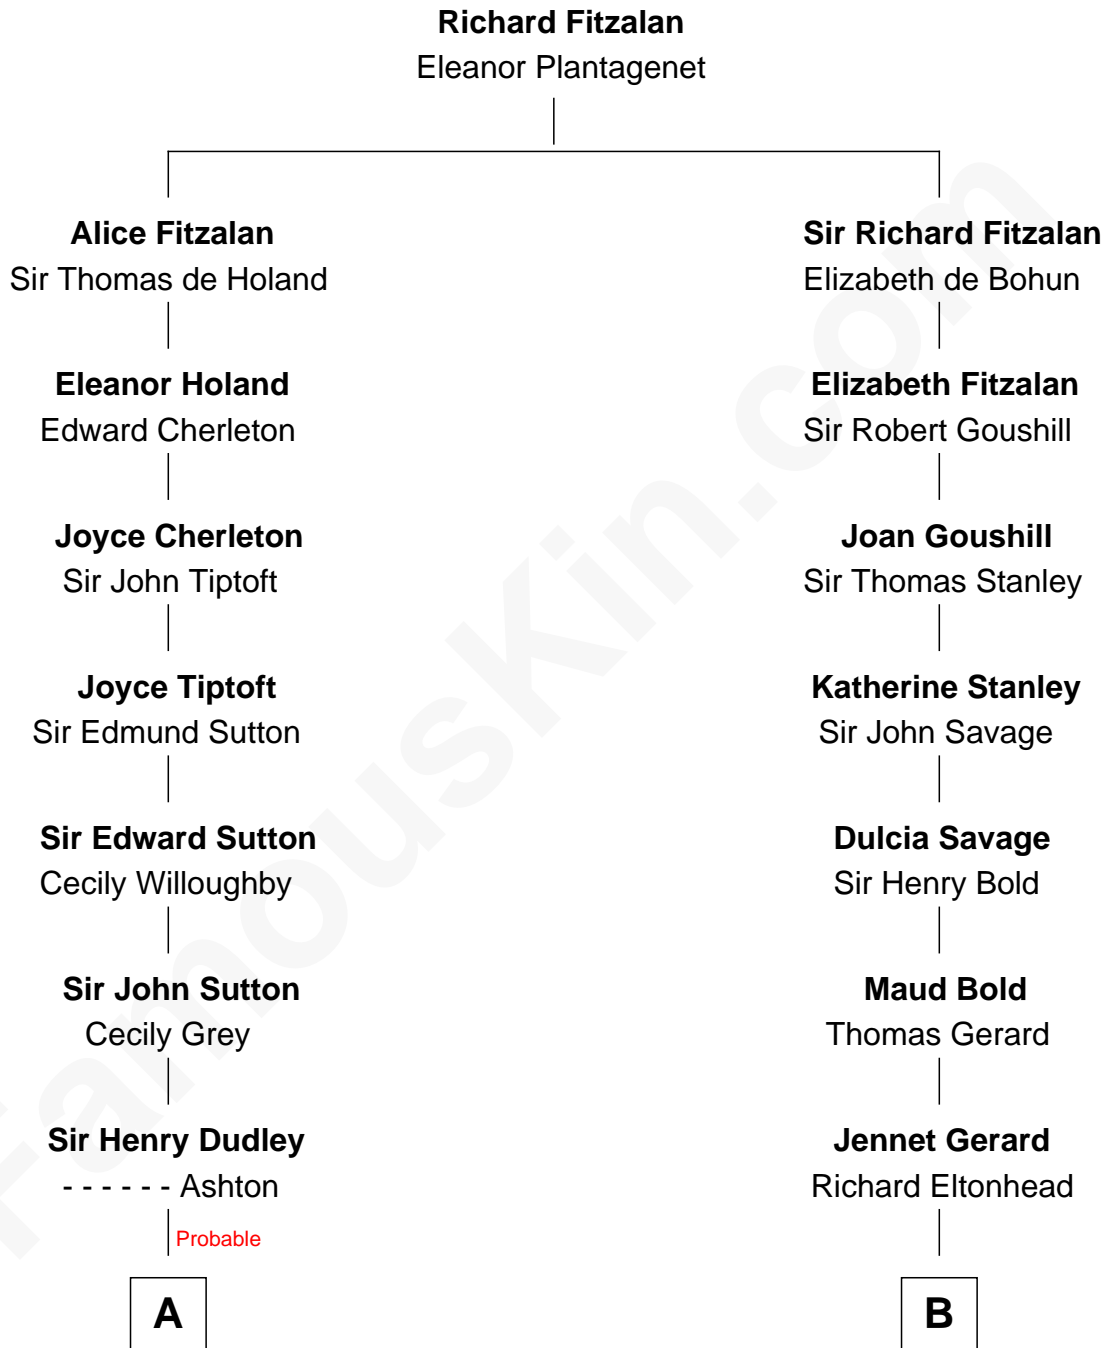

FamousKin.com

Relationship Chart of

Kate Upton

Sports Illustrated Swimsuit Cover Model

13th cousin 8 times removed of

James Madison

4th U.S. President

C

William Chester Tyler

Laura Leland Brooks

Margaret Hastings Tyler

Charles Henry Vial

Elizabeth Brooks Vial

Stephen Edward Upton

Jefferson Matthew Upton

Shelley Fawn Davis