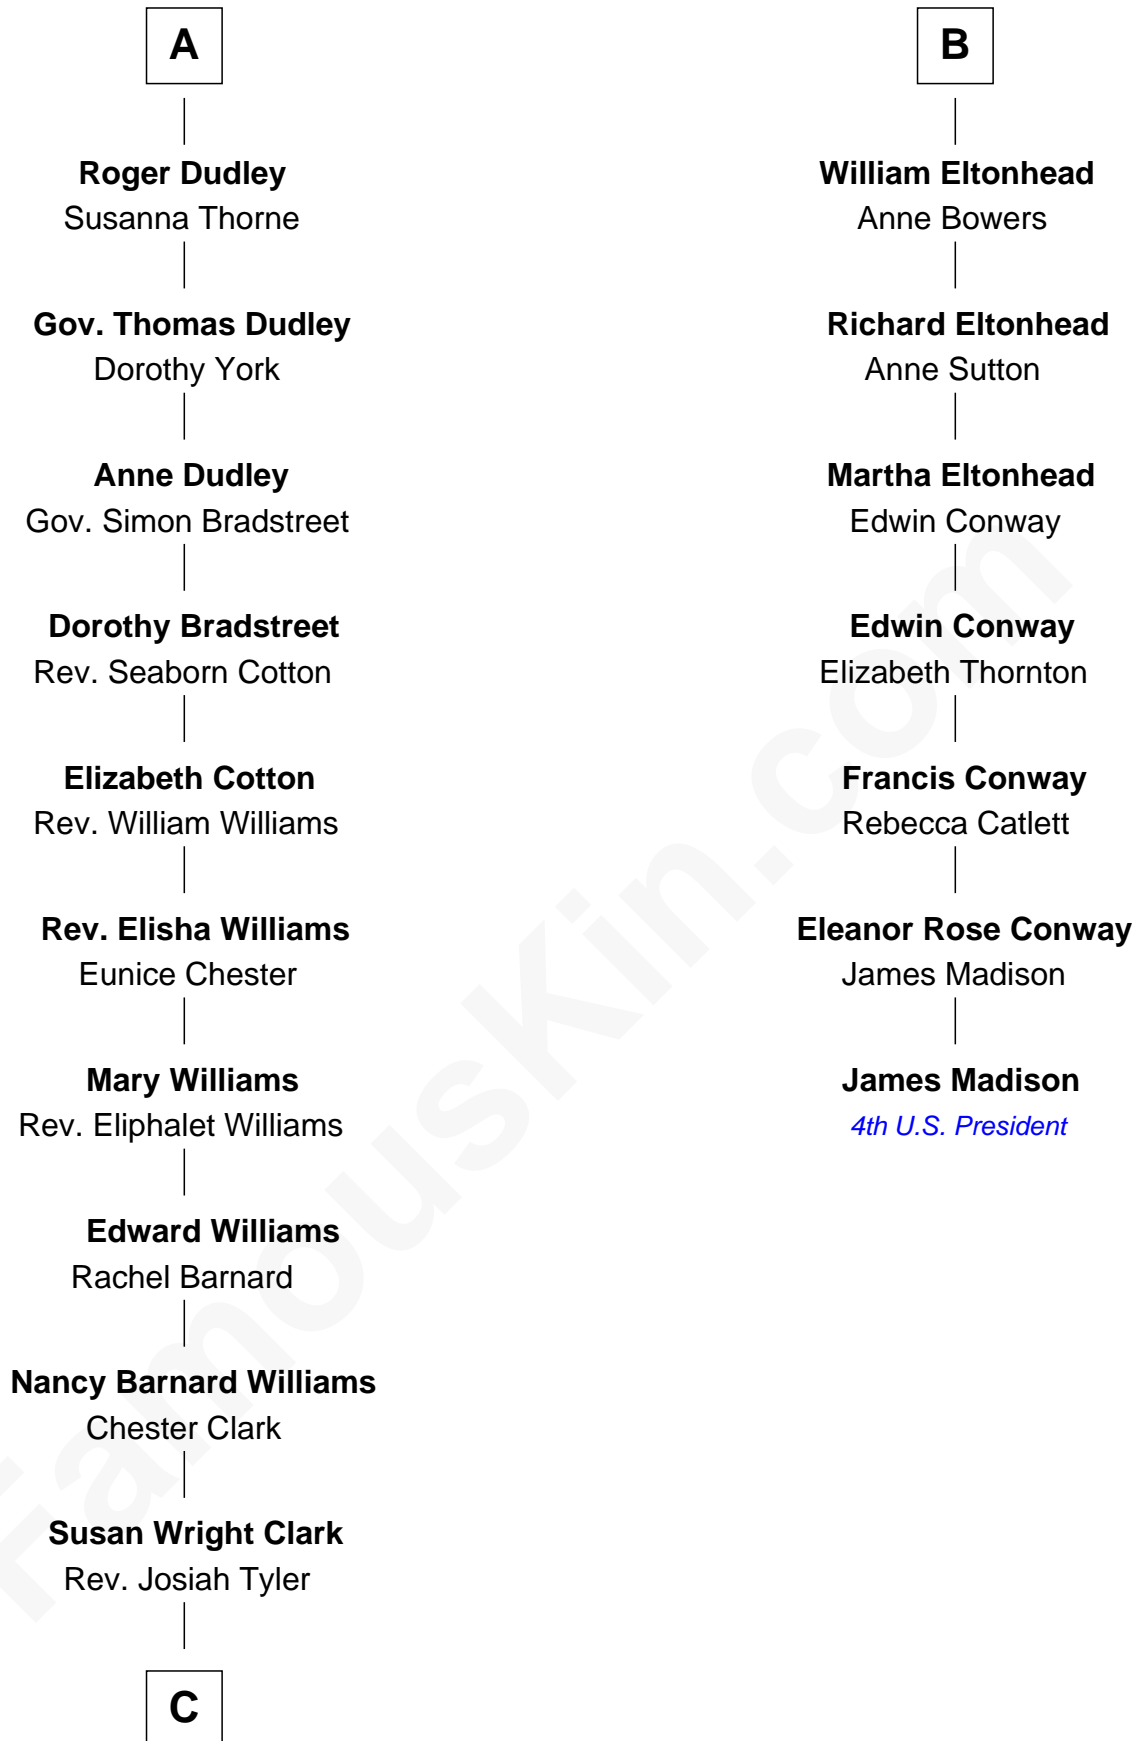

FamousKin.com

Relationship Chart of

Kate Upton

Sports Illustrated Swimsuit Cover Model

13th cousin 8 times removed of

James Madison

4th U.S. President

C

William Chester Tyler

Laura Leland Brooks

Margaret Hastings Tyler

Charles Henry Vial

Elizabeth Brooks Vial

Stephen Edward Upton

Jefferson Matthew Upton

Shelley Fawn Davis