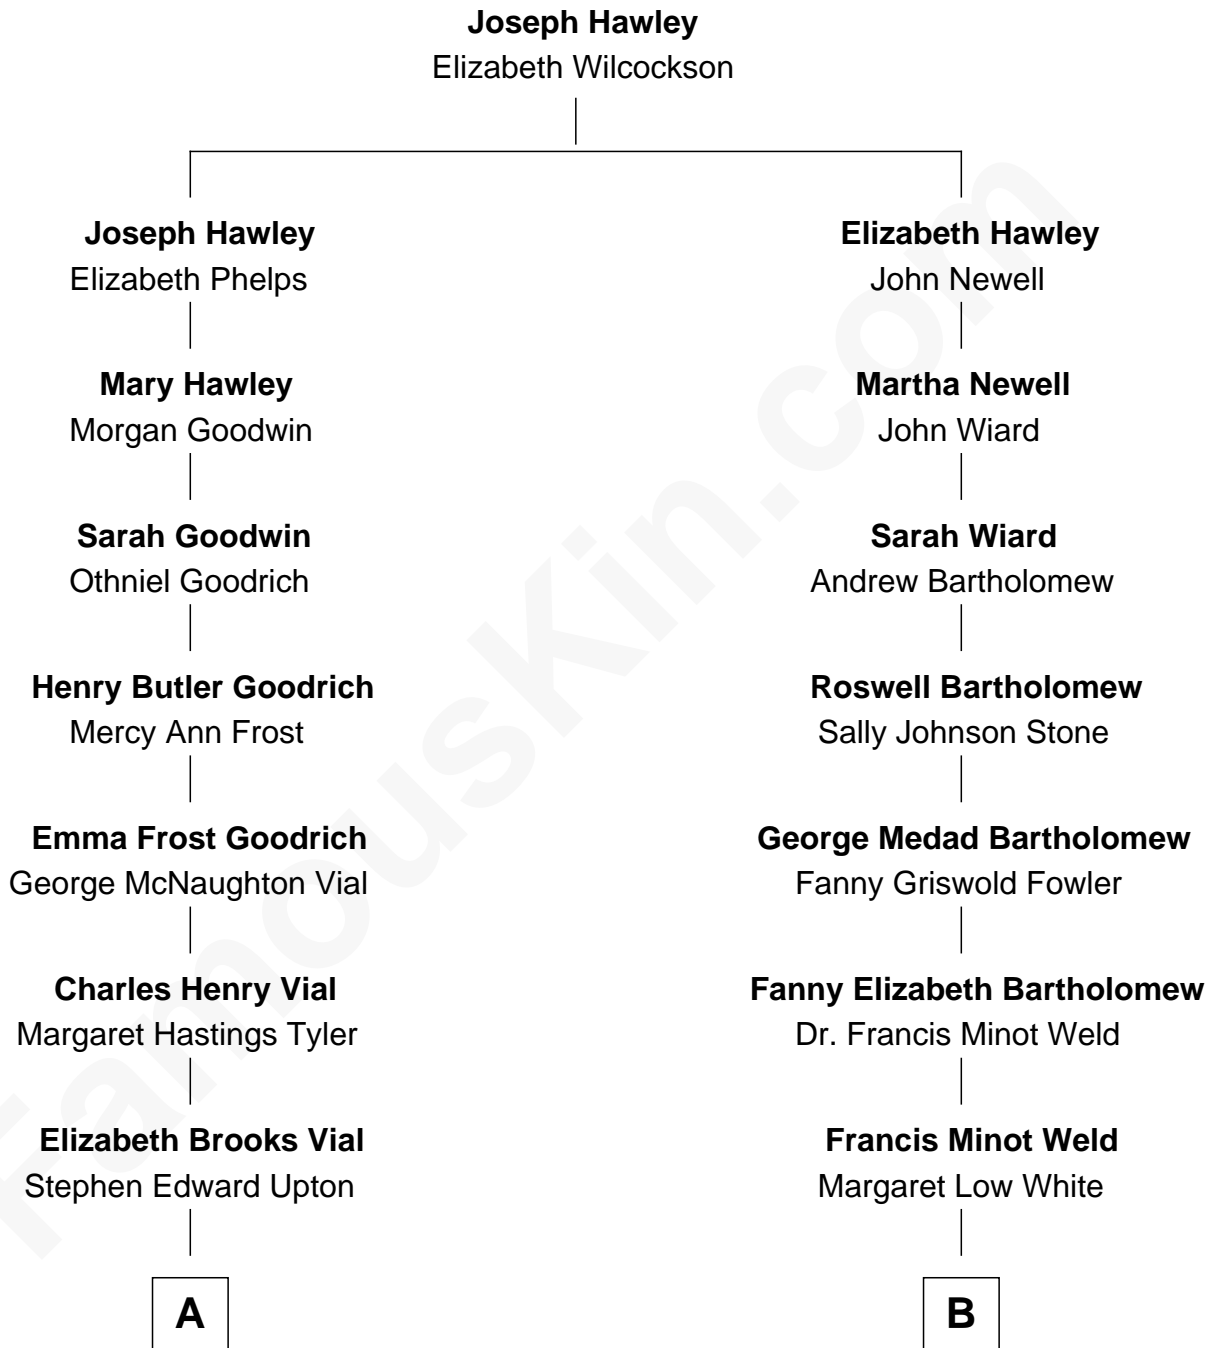

FamousKin.com Relationship Chart of

Kate Upton

Sports Illustrated Swimsuit Cover Model

8th cousin of

Bill Weld

68th Governor of Massachusetts

A

Jefferson Matthew Upton

Shelley Fawn Davis

Kate Upton

Model and Actress

B

David Weld

Mary Blake Nichols

Bill Weld

68th Governor of Massachusetts