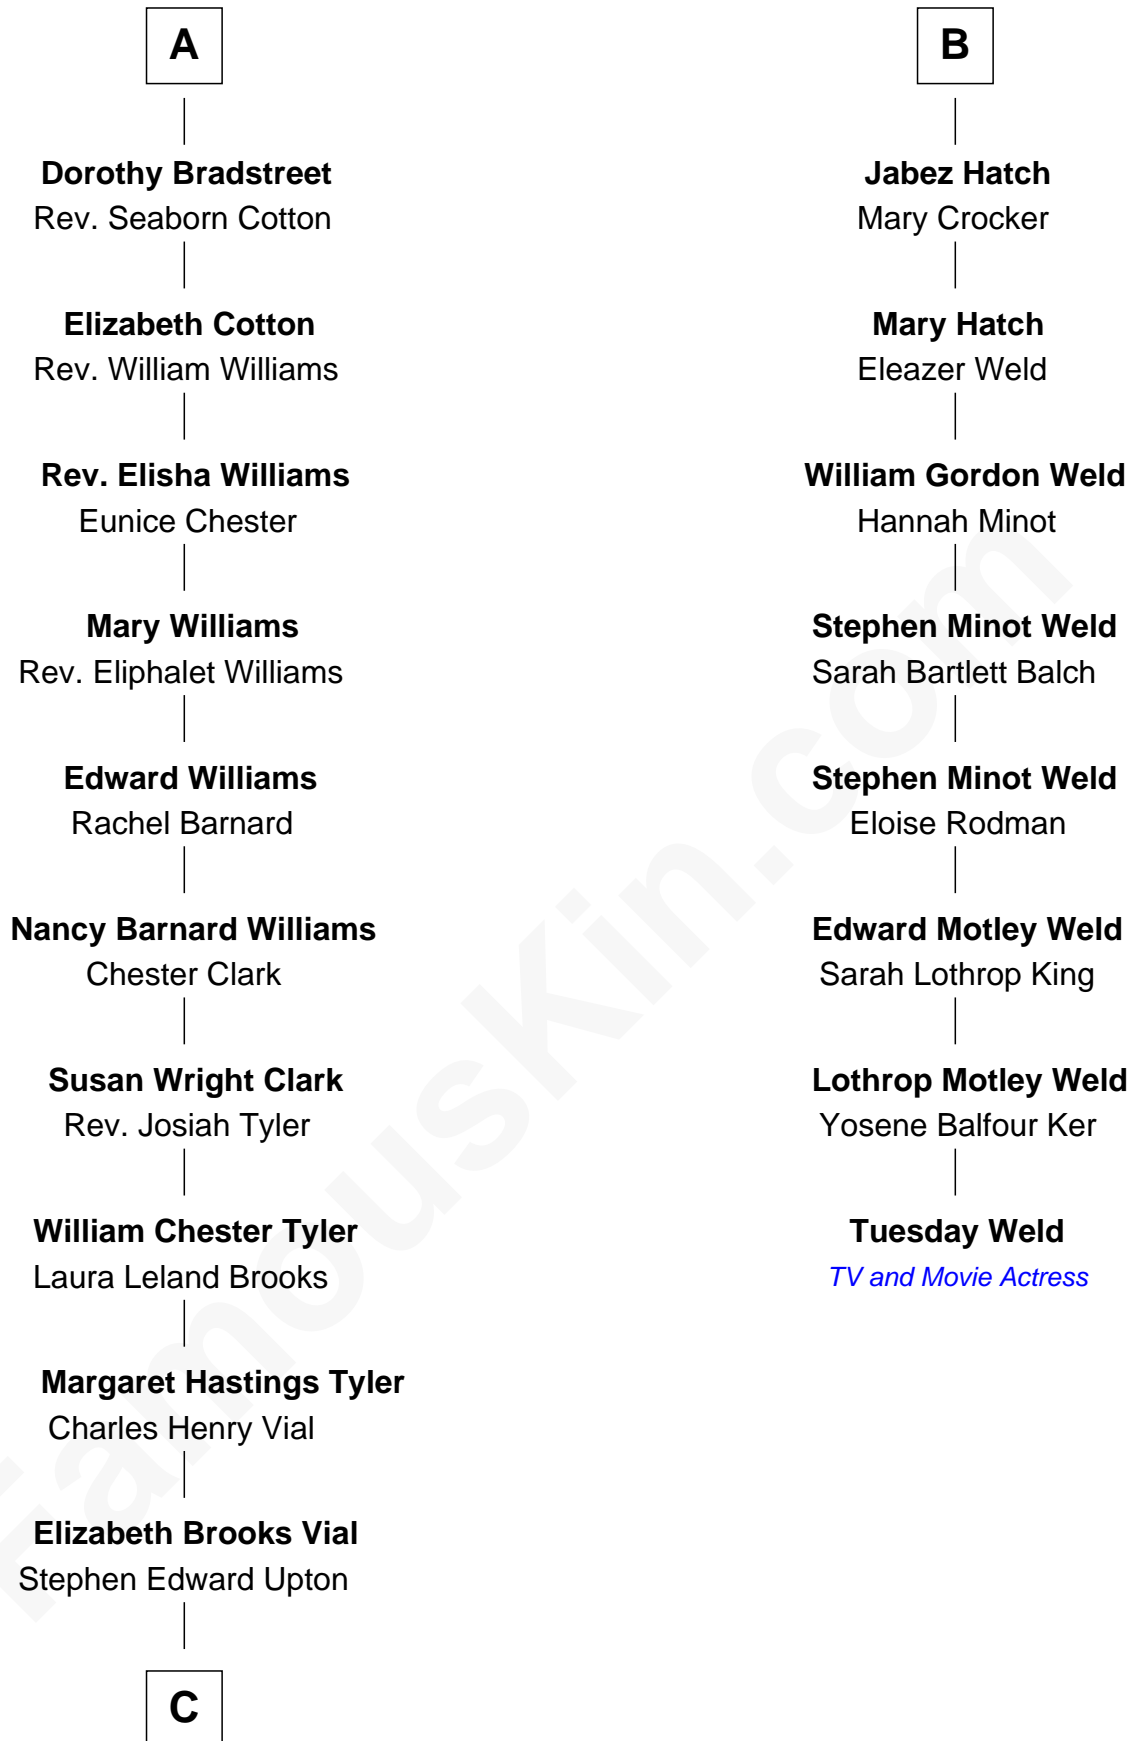

FamousKin.com

Relationship Chart of

Kate Upton

Sports Illustrated Swimsuit Cover Model

14th cousin 4 times removed of

Tuesday Weld

TV and Movie Actress

C

Jefferson Matthew Upton

Shelley Fawn Davis

Kate Upton

Model and Actress

FamousKin.com