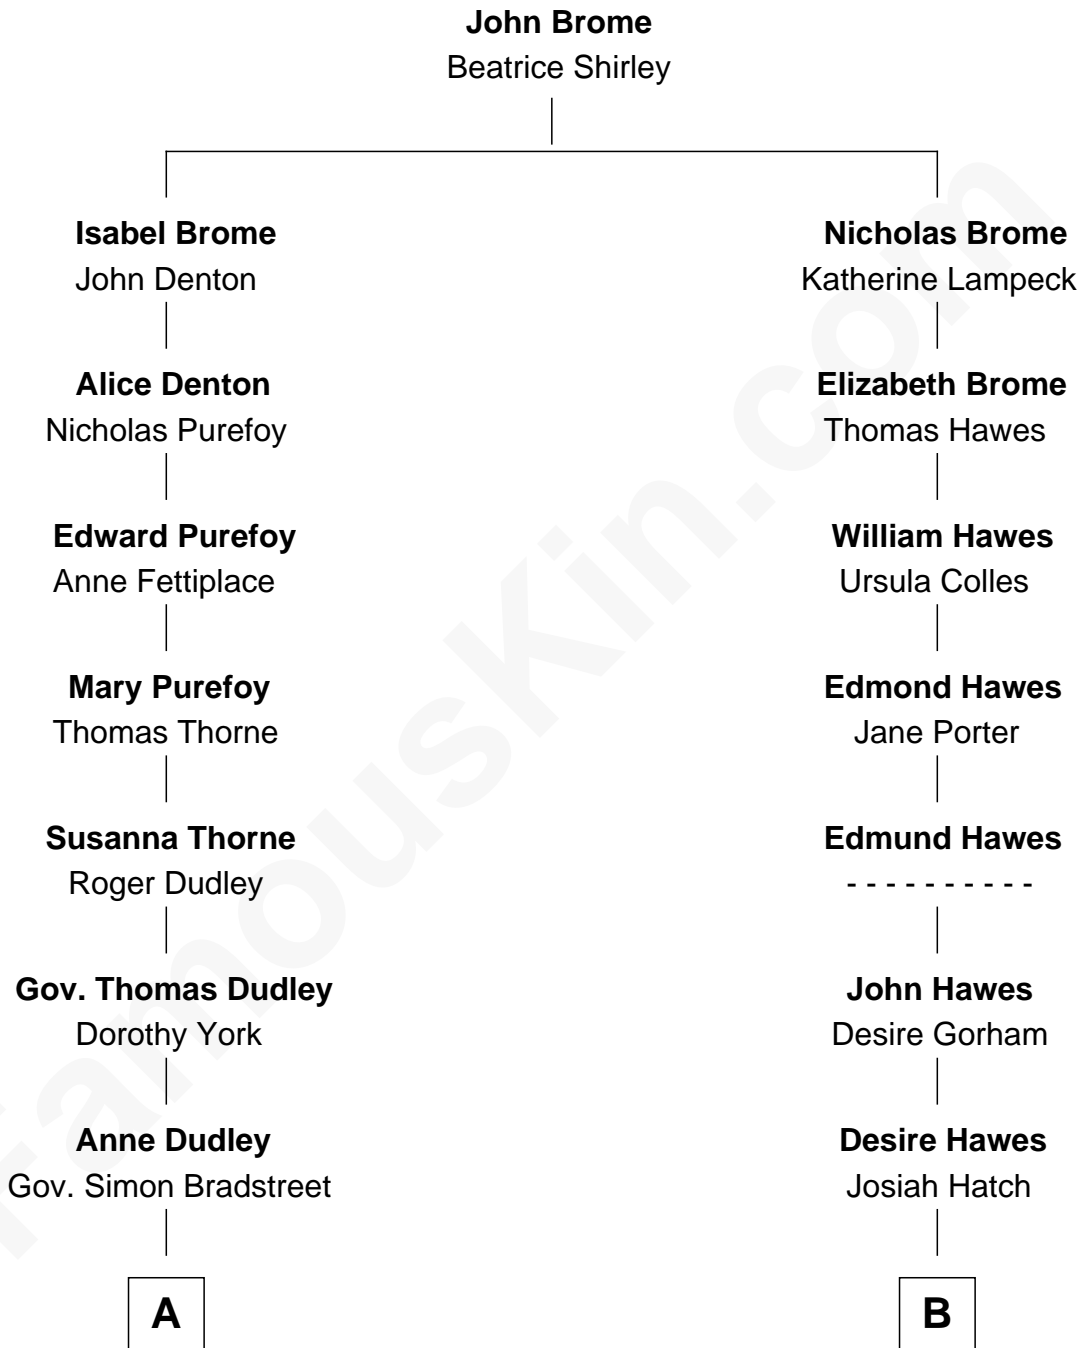

FamousKin.com

Relationship Chart of

Kate Upton

Sports Illustrated Swimsuit Cover Model

14th cousin 4 times removed of

Tuesday Weld

TV and Movie Actress

C

Jefferson Matthew Upton

Shelley Fawn Davis

Kate Upton

Model and Actress

FamousKin.com