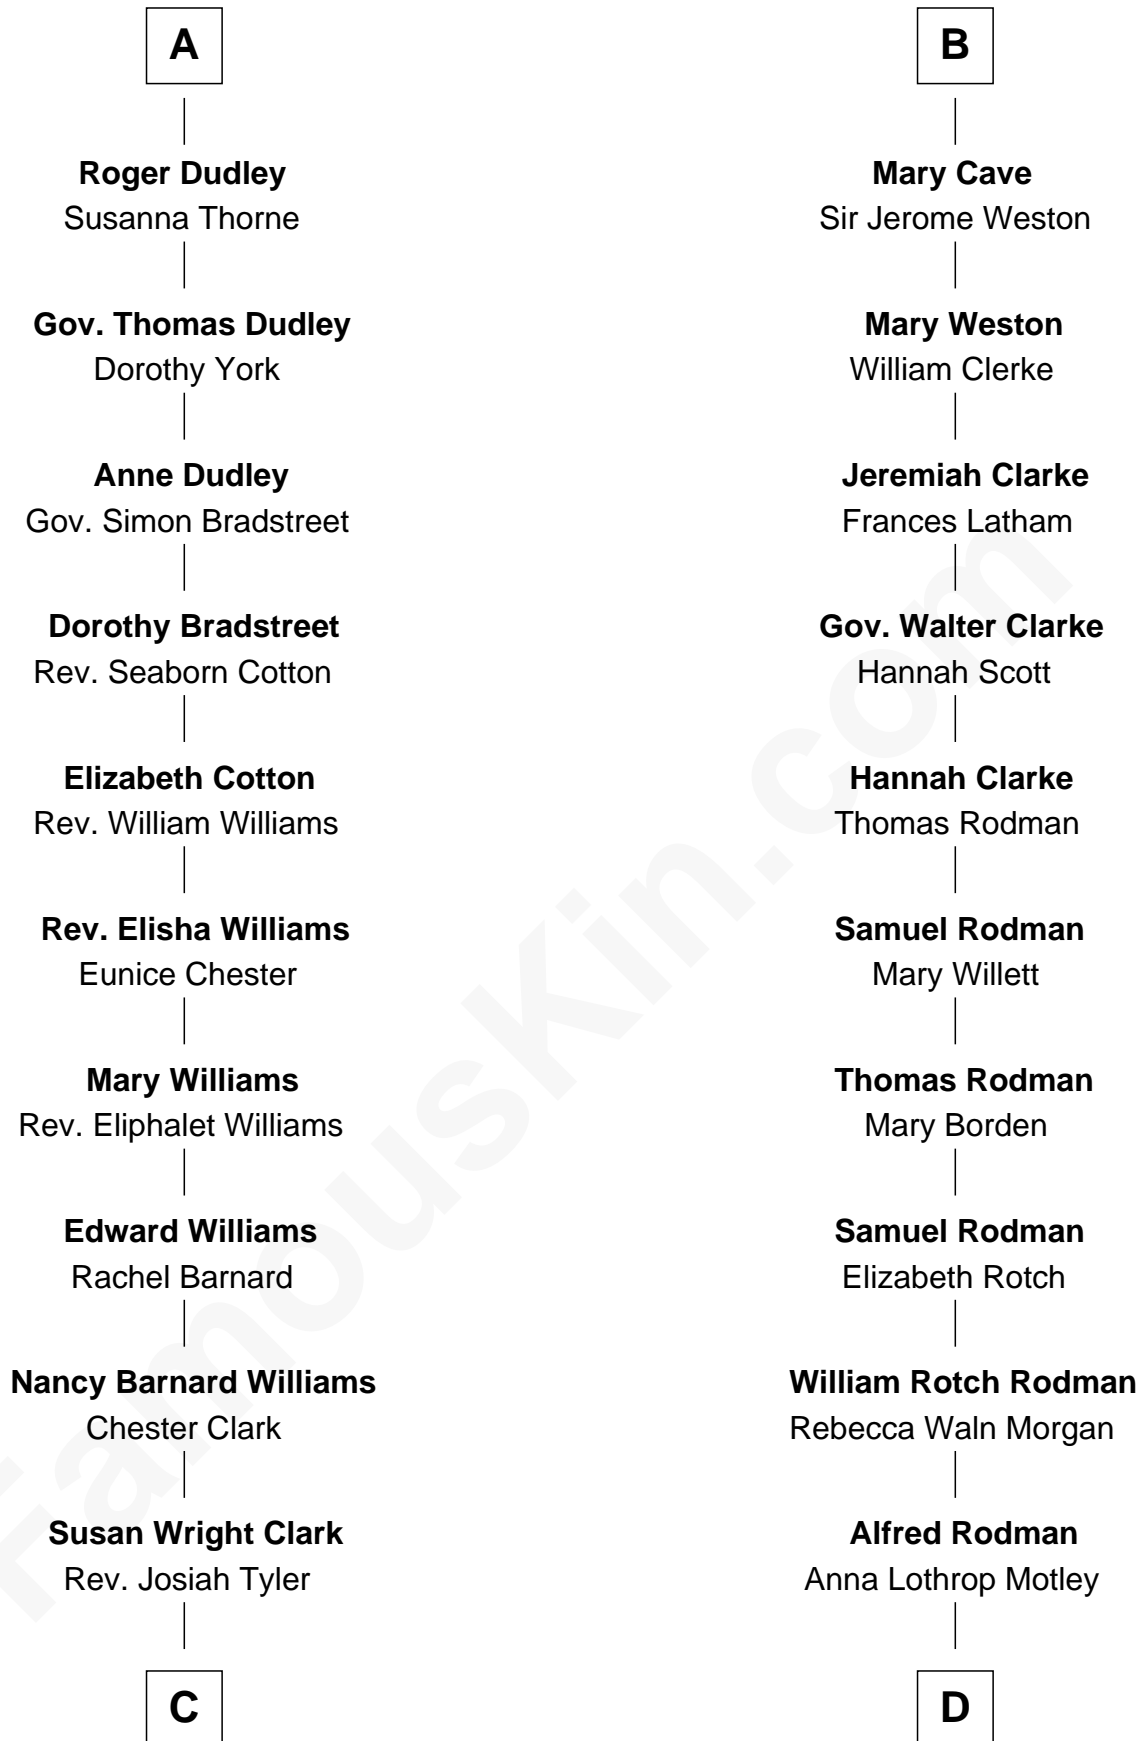

FamousKin.com

Relationship Chart of

Kate Upton

Sports Illustrated Swimsuit Cover Model

20th cousin 1 time removed of

Tuesday Weld

TV and Movie Actress

C

William Chester Tyler

Laura Leland Brooks

Margaret Hastings Tyler

Charles Henry Vial

Elizabeth Brooks Vial

Stephen Edward Upton

Jefferson Matthew Upton

Shelley Fawn Davis

Yosene Balfour Ker

Tuesday Weld

TV and Movie Actress