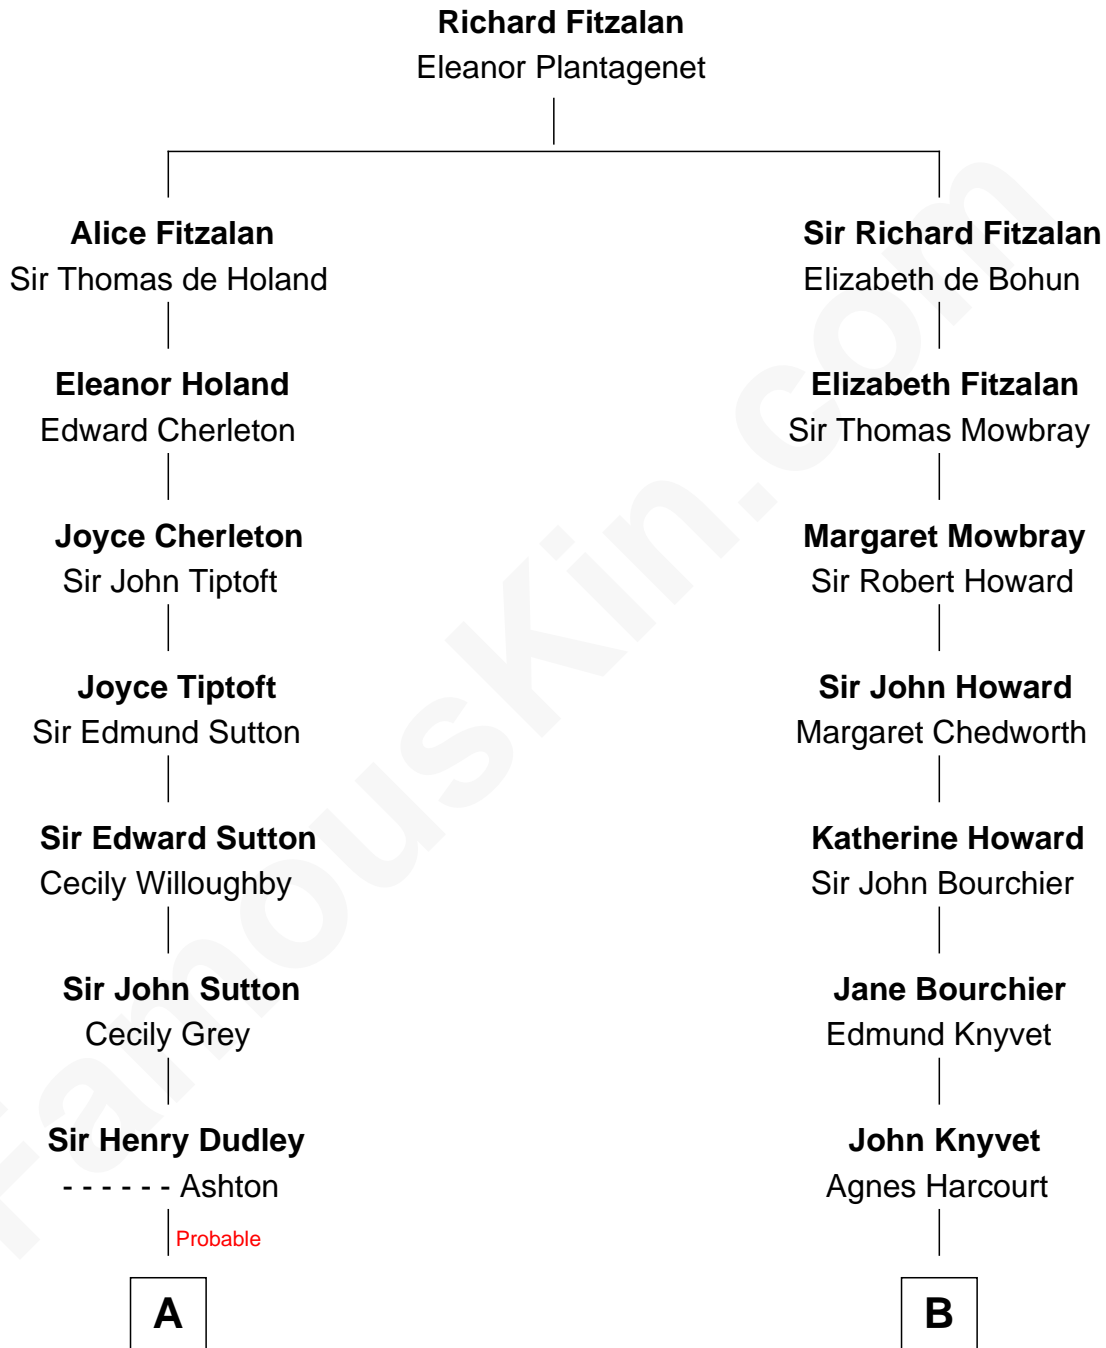

Leverett Saltonstall

55th Governor of Massachusetts