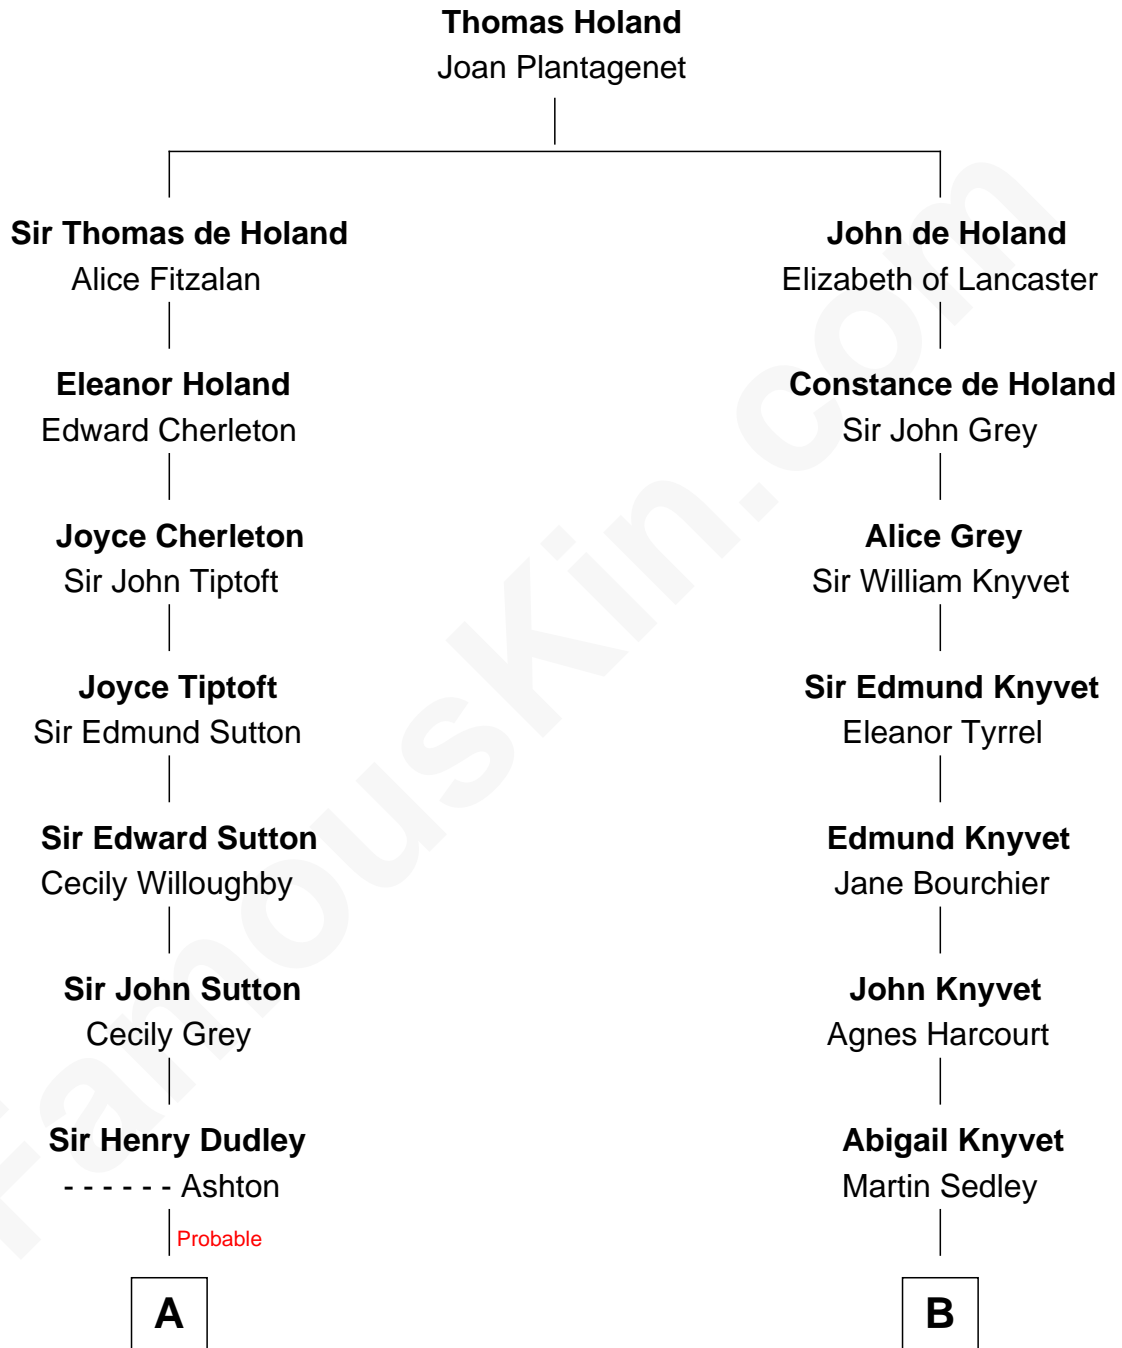

FamousKin.com

Relationship Chart of

Kate Upton

Sports Illustrated Swimsuit Cover Model

16th cousin 5 times removed of

Leverett Saltonstall

55th Governor of Massachusetts

C

William Chester Tyler

Laura Leland Brooks

Margaret Hastings Tyler

Charles Henry Vial

Elizabeth Brooks Vial

Stephen Edward Upton

Jefferson Matthew Upton

Shelley Fawn Davis