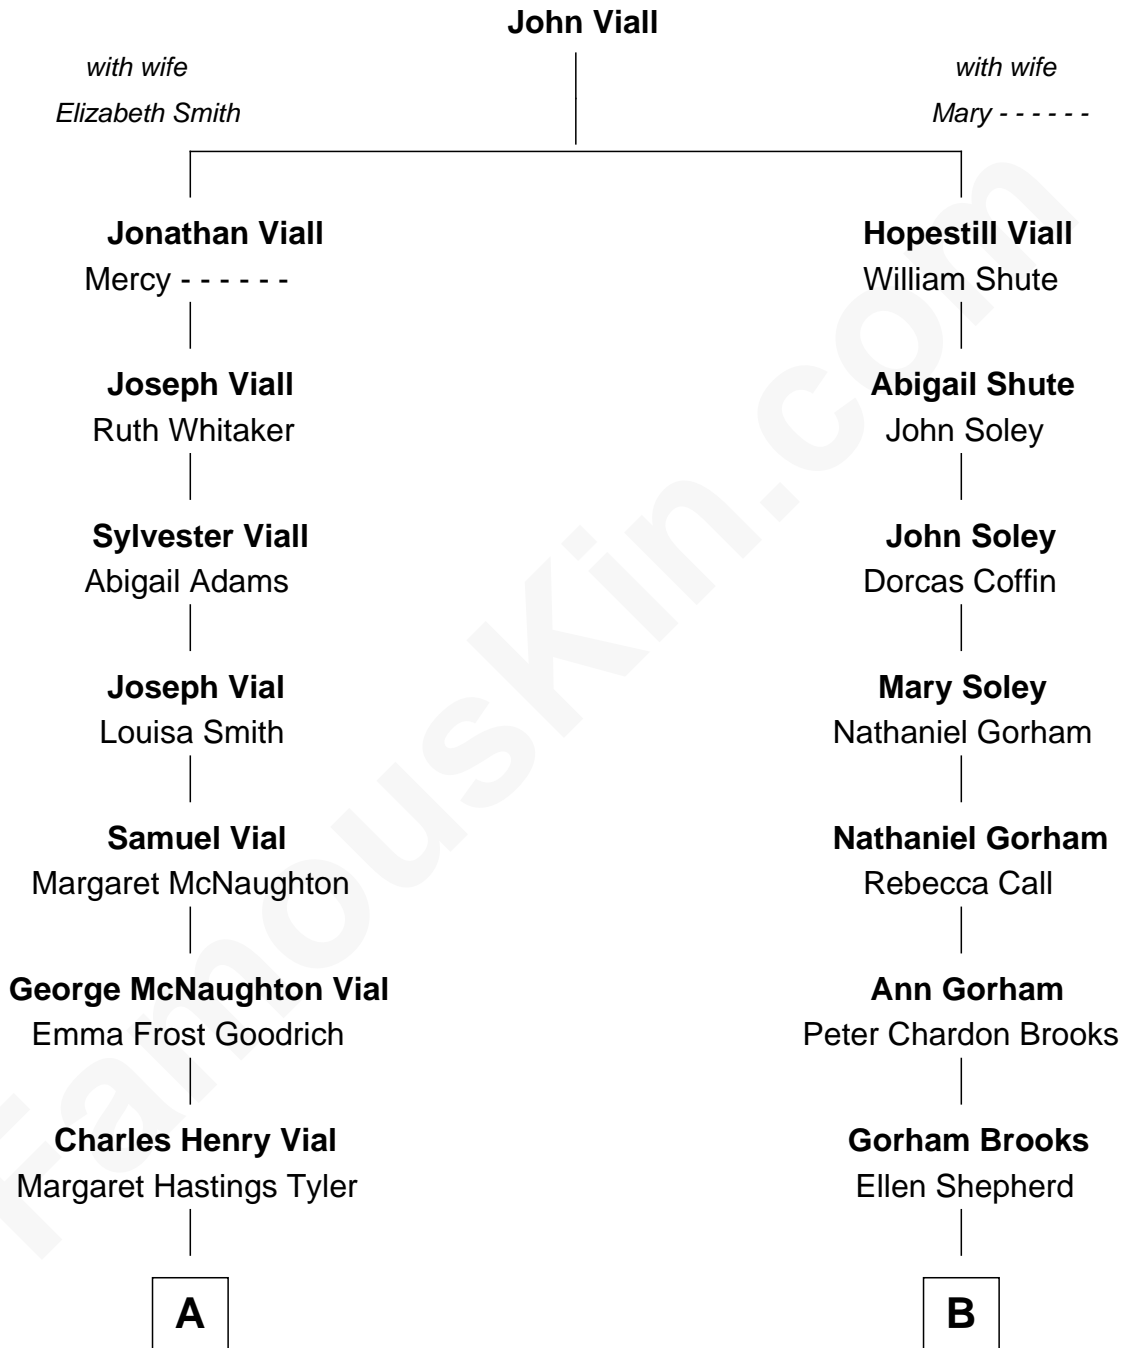

FamousKin.com Relationship Chart of

Kate Upton

Sports Illustrated Swimsuit Cover Model

9th cousin of

Leverett Saltonstall

55th Governor of Massachusetts

A

Elizabeth Brooks Vial
Stephen Edward Upton

Jefferson Matthew Upton
Shelley Fawn Davis

Kate Upton
Model and Actress

B

Peter Chardon Brooks
Sarah Lawrence

Eleanor Brooks
Richard Middlecott Saltonstall

Leverett Saltonstall
55th Governor of Massachusetts