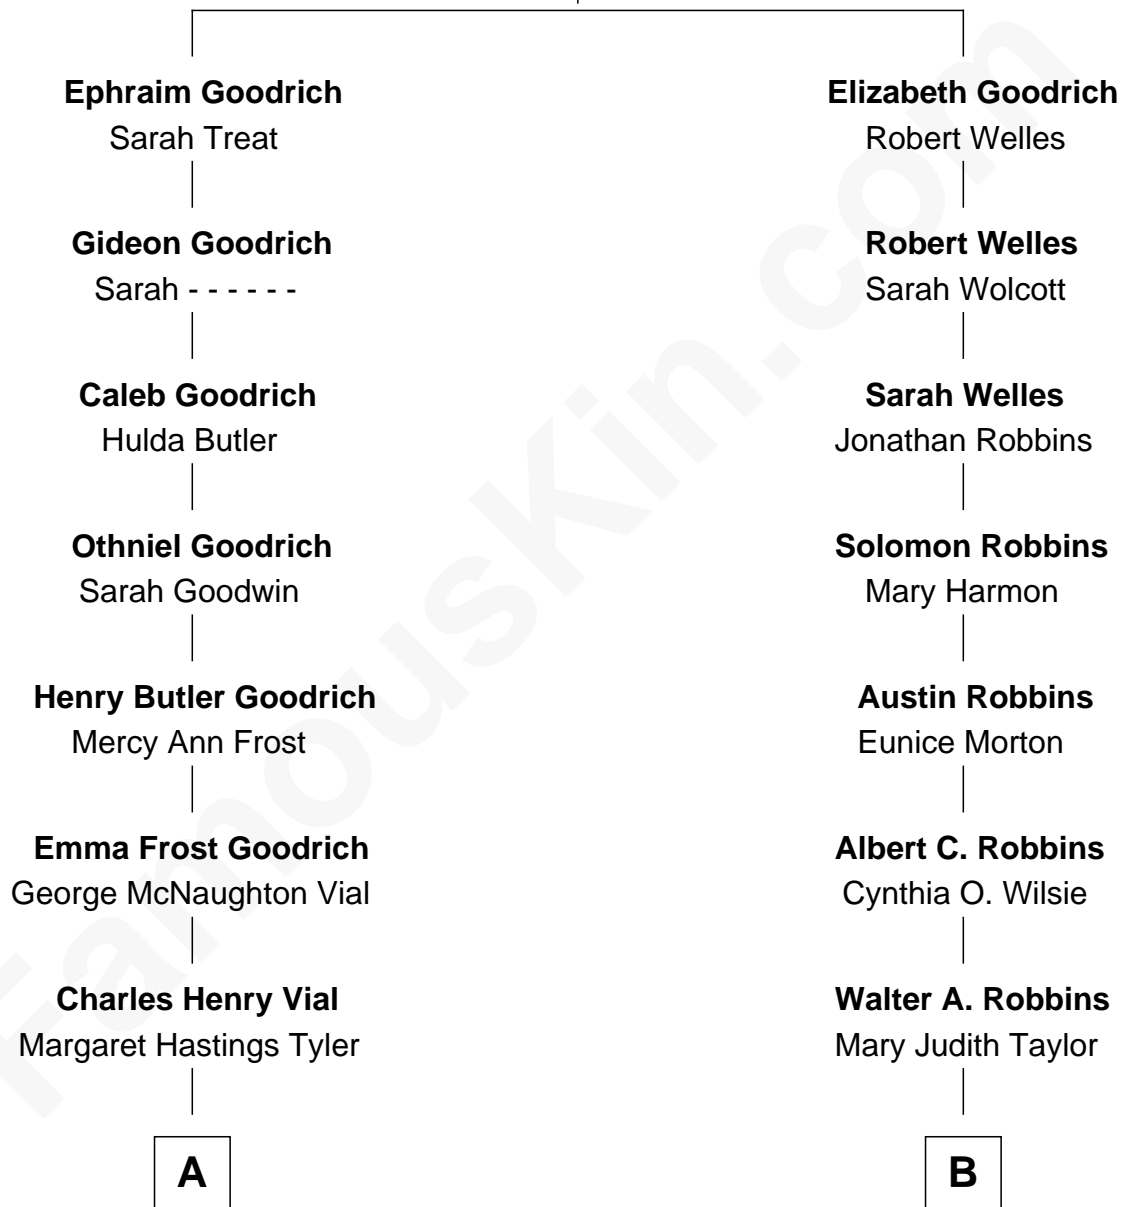

FamousKin.com Relationship Chart of

Kate Upton

Sports Illustrated Swimsuit Cover Model

9th cousin of

Tim Robbins

TV and Movie Actor

William Goodrich

Sarah Marvin

A

Elizabeth Brooks Vial
Stephen Edward Upton

Jefferson Matthew Upton
Shelley Fawn Davis

Kate Upton
Model and Actress

B

Richard Leewilsie Robbins
Agnes Josephine Hughes

Gilbert Lee Robbins
Mary Cecelia Bledsoe