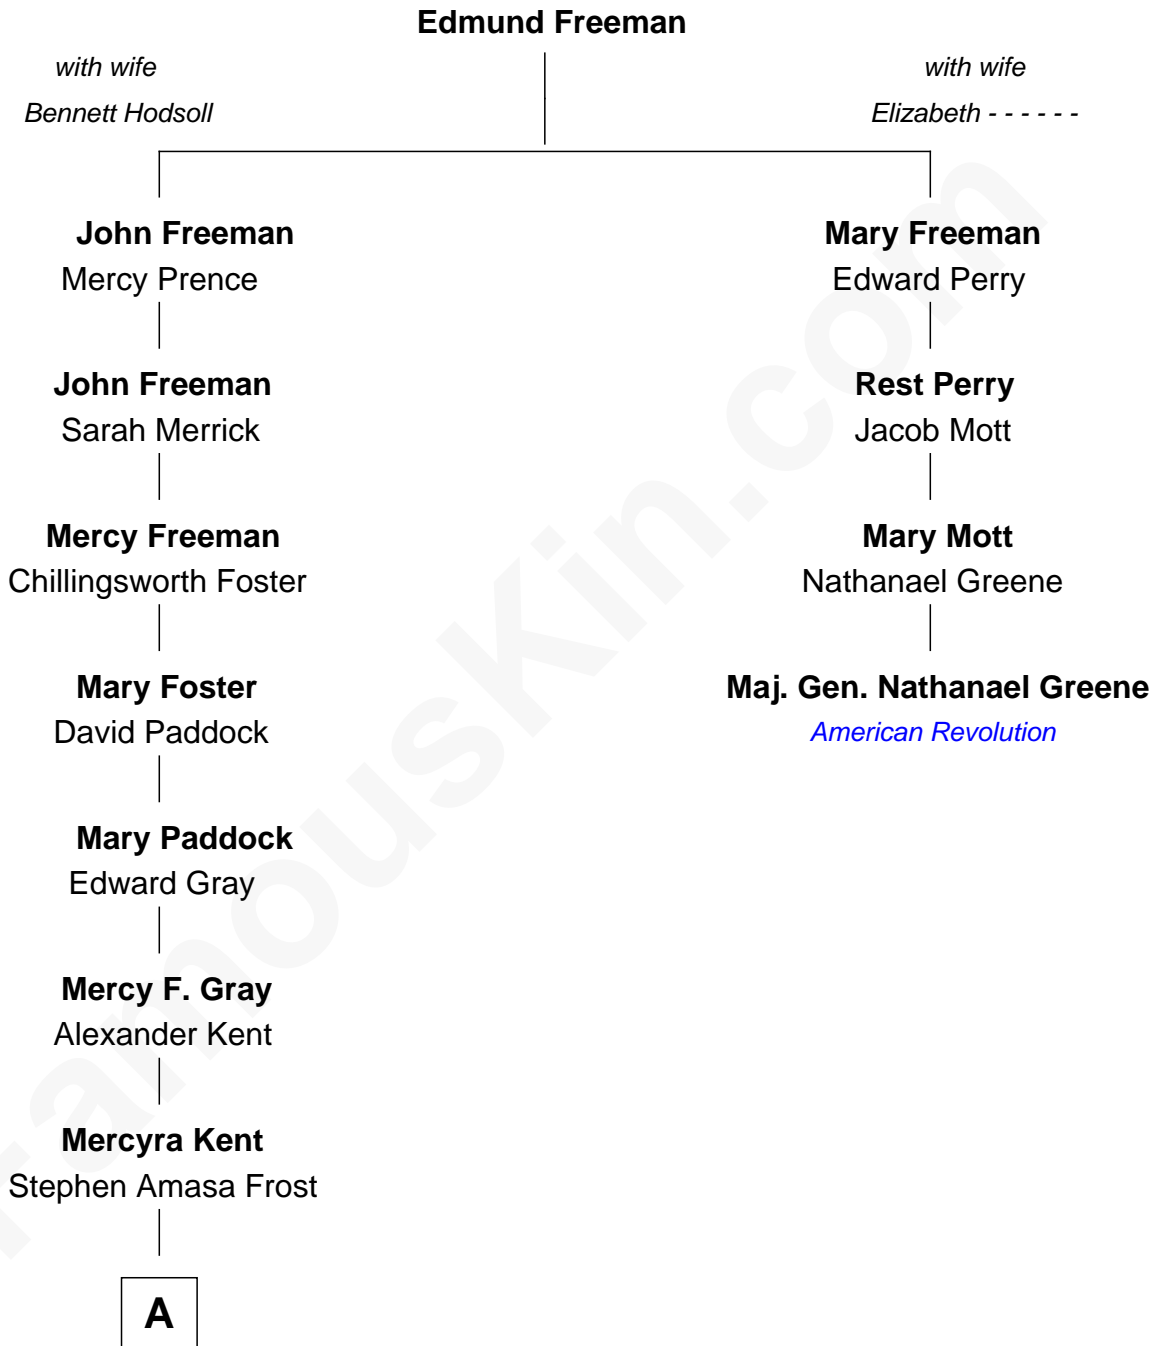

FamousKin.com

Relationship Chart of

Kate Upton

Sports Illustrated Swimsuit Cover Model

3rd cousin 9 times removed of

Maj. Gen. Nathanael Greene
American Revolution

A

—
Mercy Ann Frost
Henry Butler Goodrich

—
Emma Frost Goodrich
George McNaughton Vial

—
Charles Henry Vial
Margaret Hastings Tyler

—
Elizabeth Brooks Vial
Stephen Edward Upton

—
Jefferson Matthew Upton
Shelley Fawn Davis

—
Kate Upton
Model and Actress