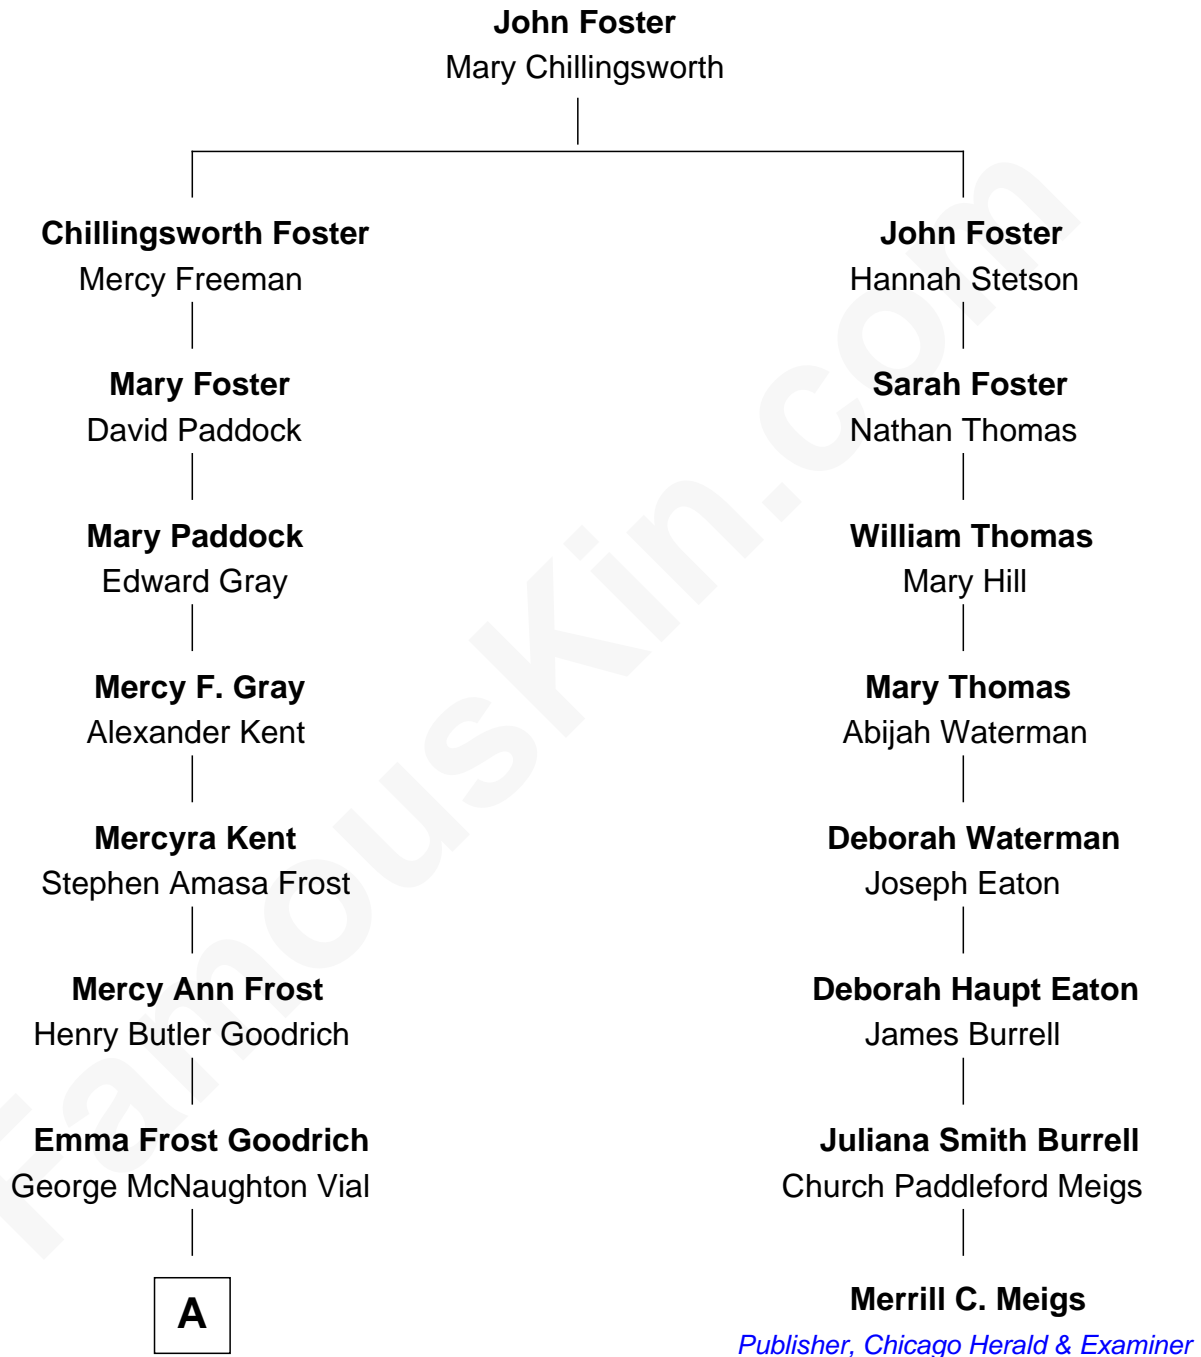

FamousKin.com

Relationship Chart of

Kate Upton

Sports Illustrated Swimsuit Cover Model

7th cousin 3 times removed of

Merrill C. Meigs

Publisher, Chicago Herald & Examiner

A

—
Charles Henry Vial
Margaret Hastings Tyler

—
Elizabeth Brooks Vial
Stephen Edward Upton

—
Jefferson Matthew Upton
Shelley Fawn Davis

—
Kate Upton
Model and Actress

FamousKin.com