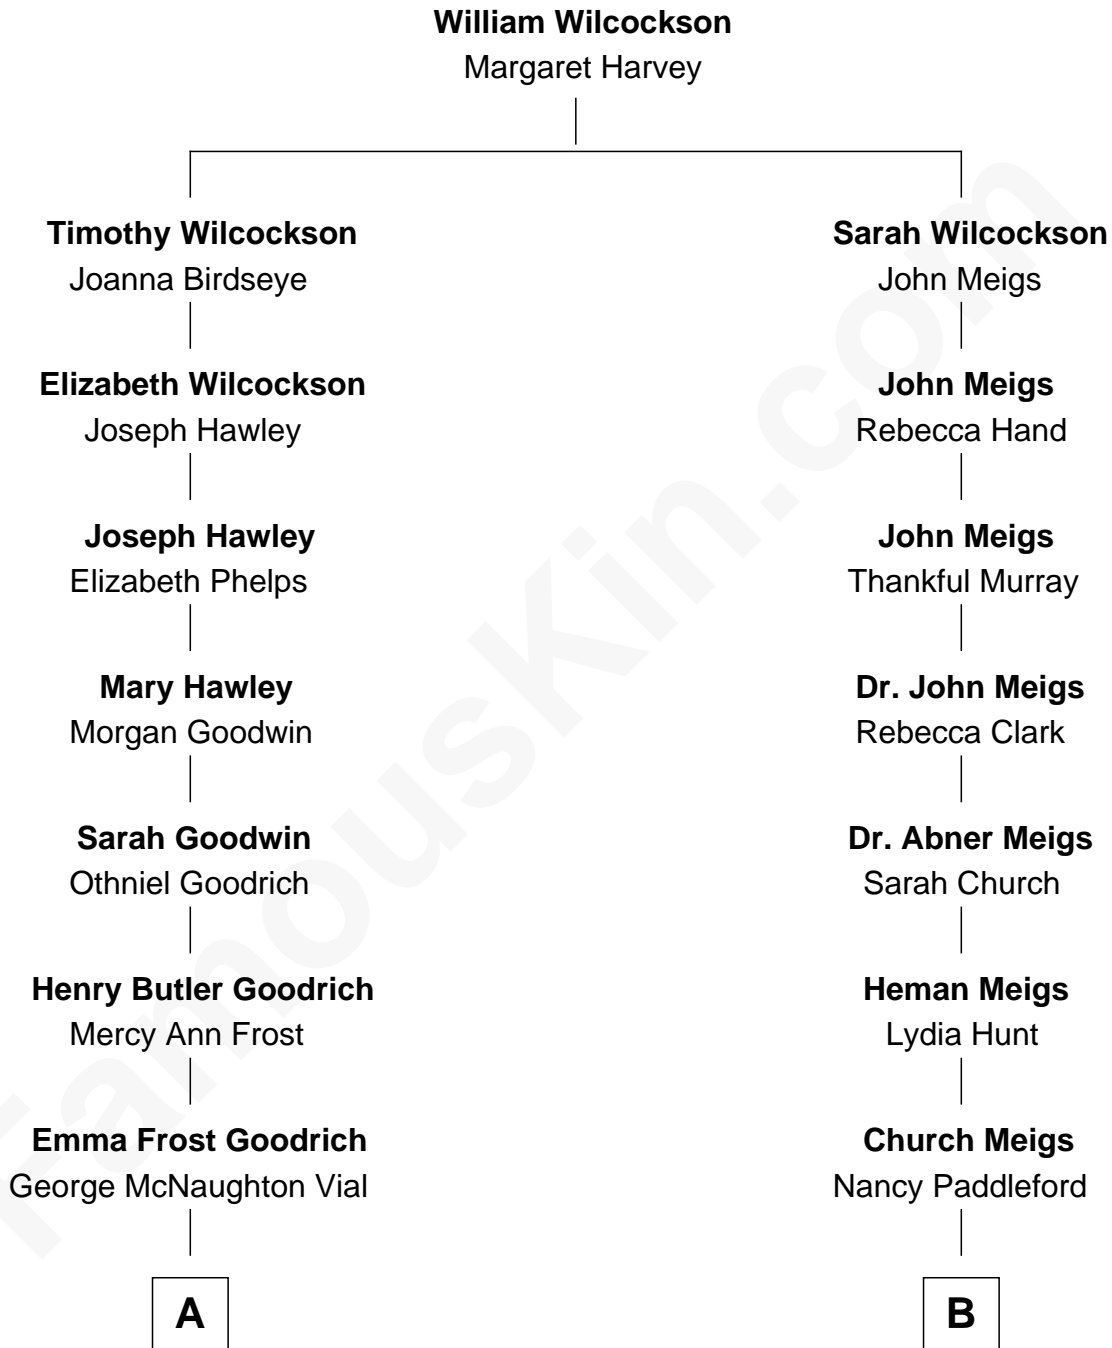

FamousKin.com

Relationship Chart of

Kate Upton

Sports Illustrated Swimsuit Cover Model

8th cousin 2 times removed of

Merrill C. Meigs

Publisher, Chicago Herald & Examiner

A

Charles Henry Vial
Margaret Hastings Tyler

Elizabeth Brooks Vial
Stephen Edward Upton

Jefferson Matthew Upton
Shelley Fawn Davis

Kate Upton
Model and Actress

B

Church Paddleford Meigs
Juliana Smith Burrell