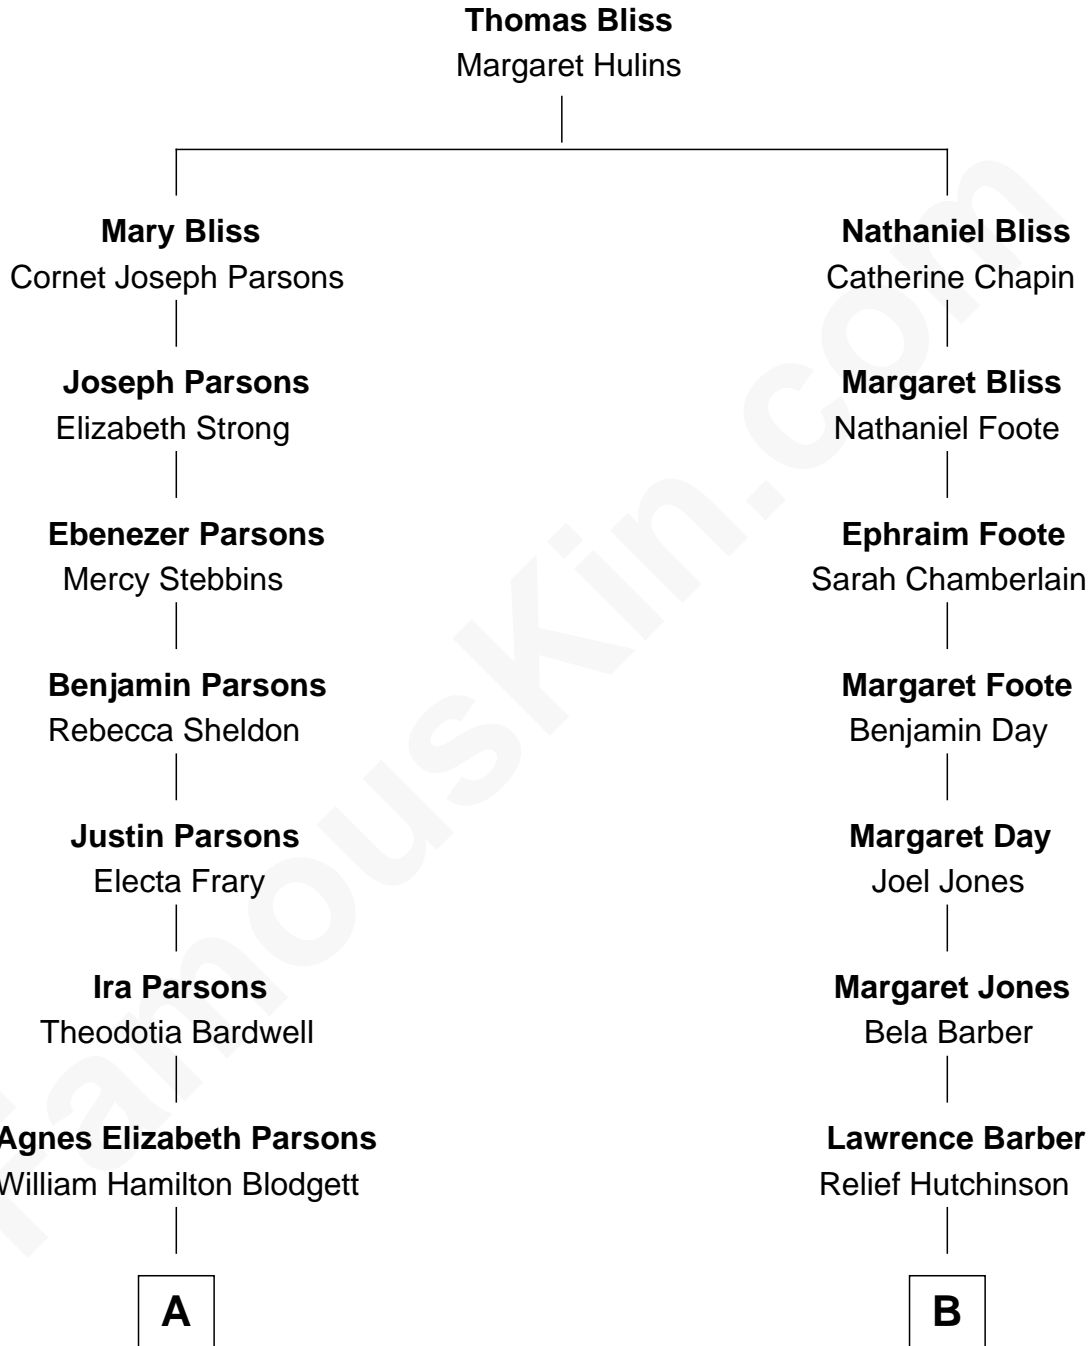

# FamousKin.com

## Relationship Chart of Frederick Upton

*Co-Founder of Whirlpool Corporation*

8th cousin 2 times removed of

**Warren Buffett**

*Chairman & CEO, Berkshire Hathaway*

**A**

**Carrie A. Blodgett**  
Cassius Marcellus Upton