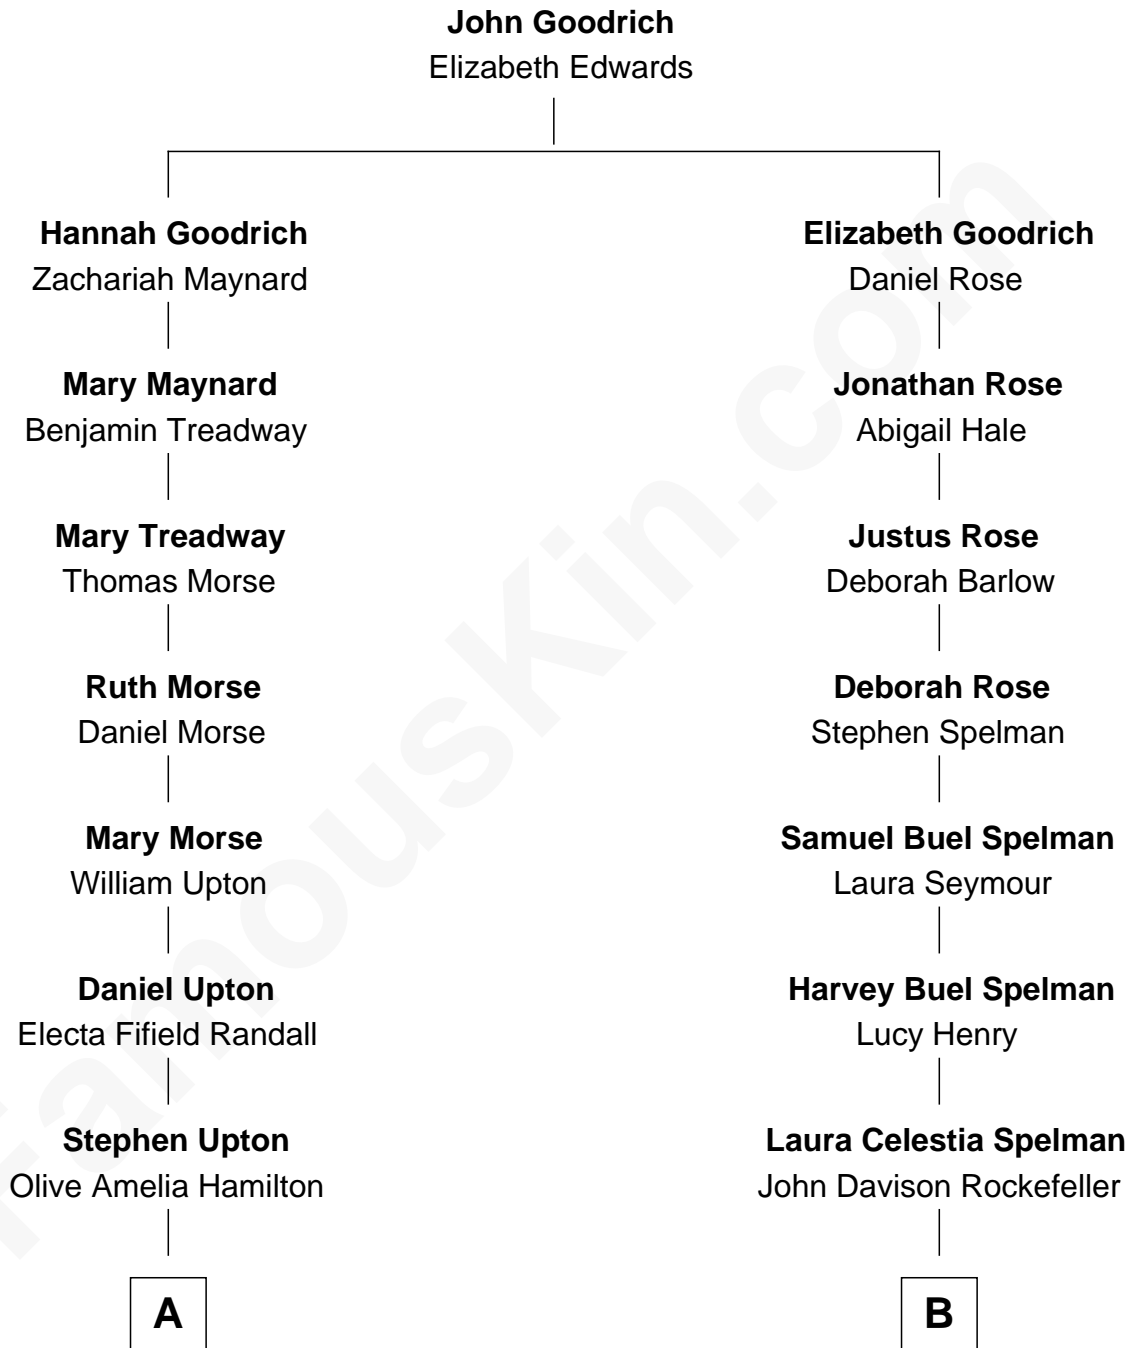

FamousKin.com Relationship Chart of

Frederick Upton

Co-Founder of Whirlpool Corporation

8th cousin of

Nelson Rockefeller

41st U.S. Vice-President

A

Cassius Marcellus Upton

Carrie A. Blodgett

Frederick Upton

Co-Founder of Whirlpool Corporation

B

John Davison Rockefeller

Abby Greene Aldrich

Nelson Rockefeller

41st U.S. Vice-President