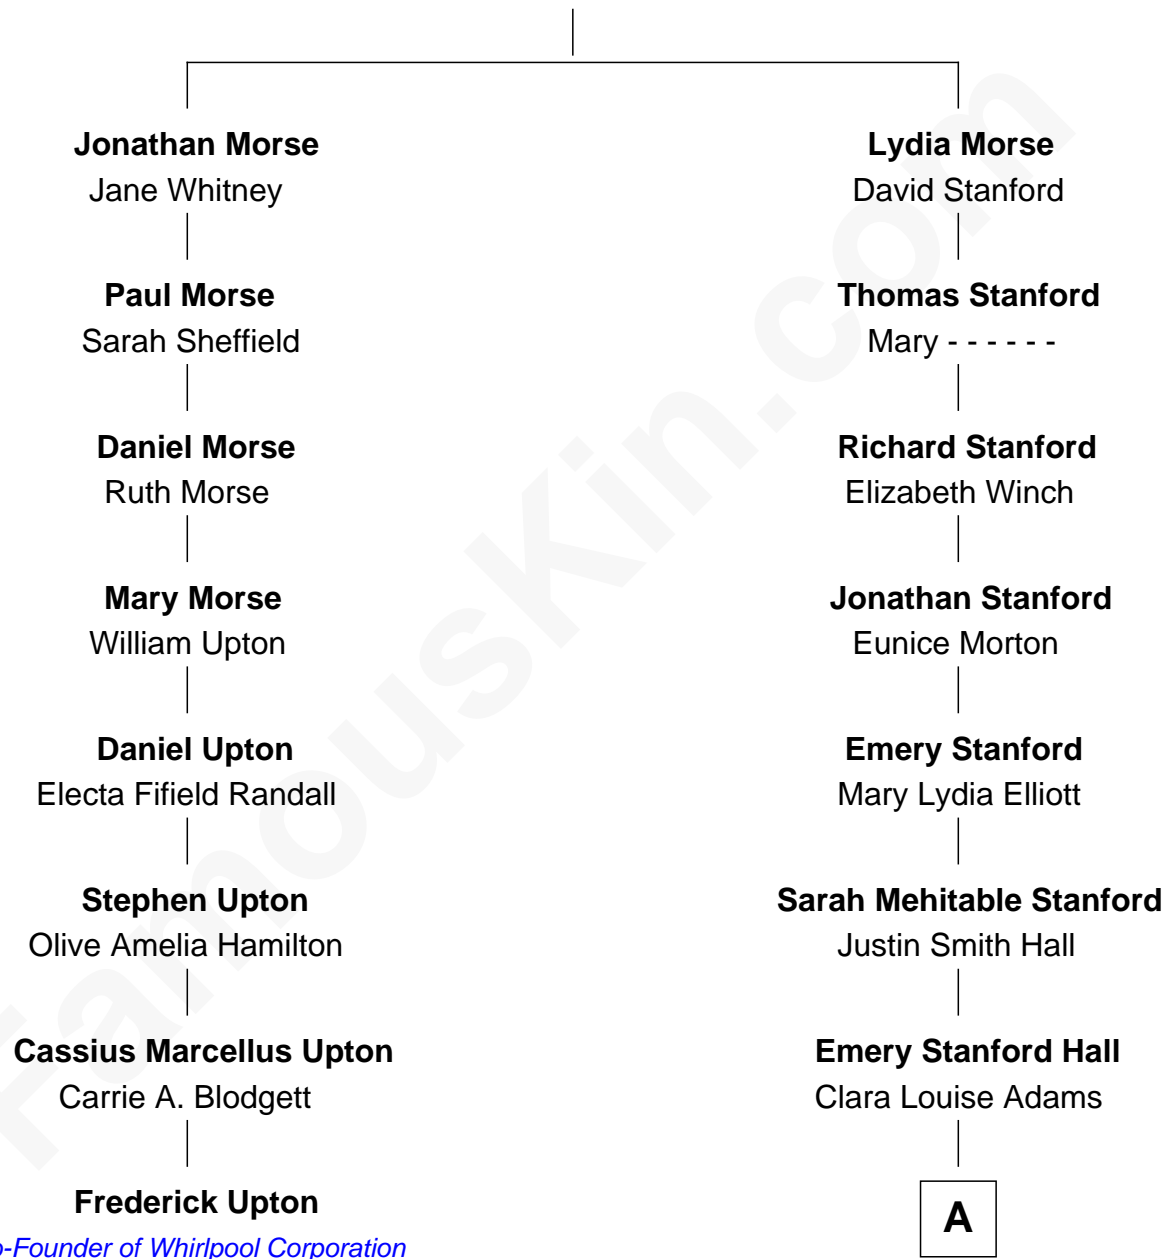

# FamousKin.com Relationship Chart of

**Frederick Upton**

*Co-Founder of Whirlpool Corporation*

7th cousin 1 time removed of

**Raquel Welch**

*Movie Actress*

**Jonathan Morse**

Mary Barber

A

Josephine Sarah Hall  
Armando Carlos Tejada

Raquel Welch  
*aka Raquel Welch*

FamousKin.com