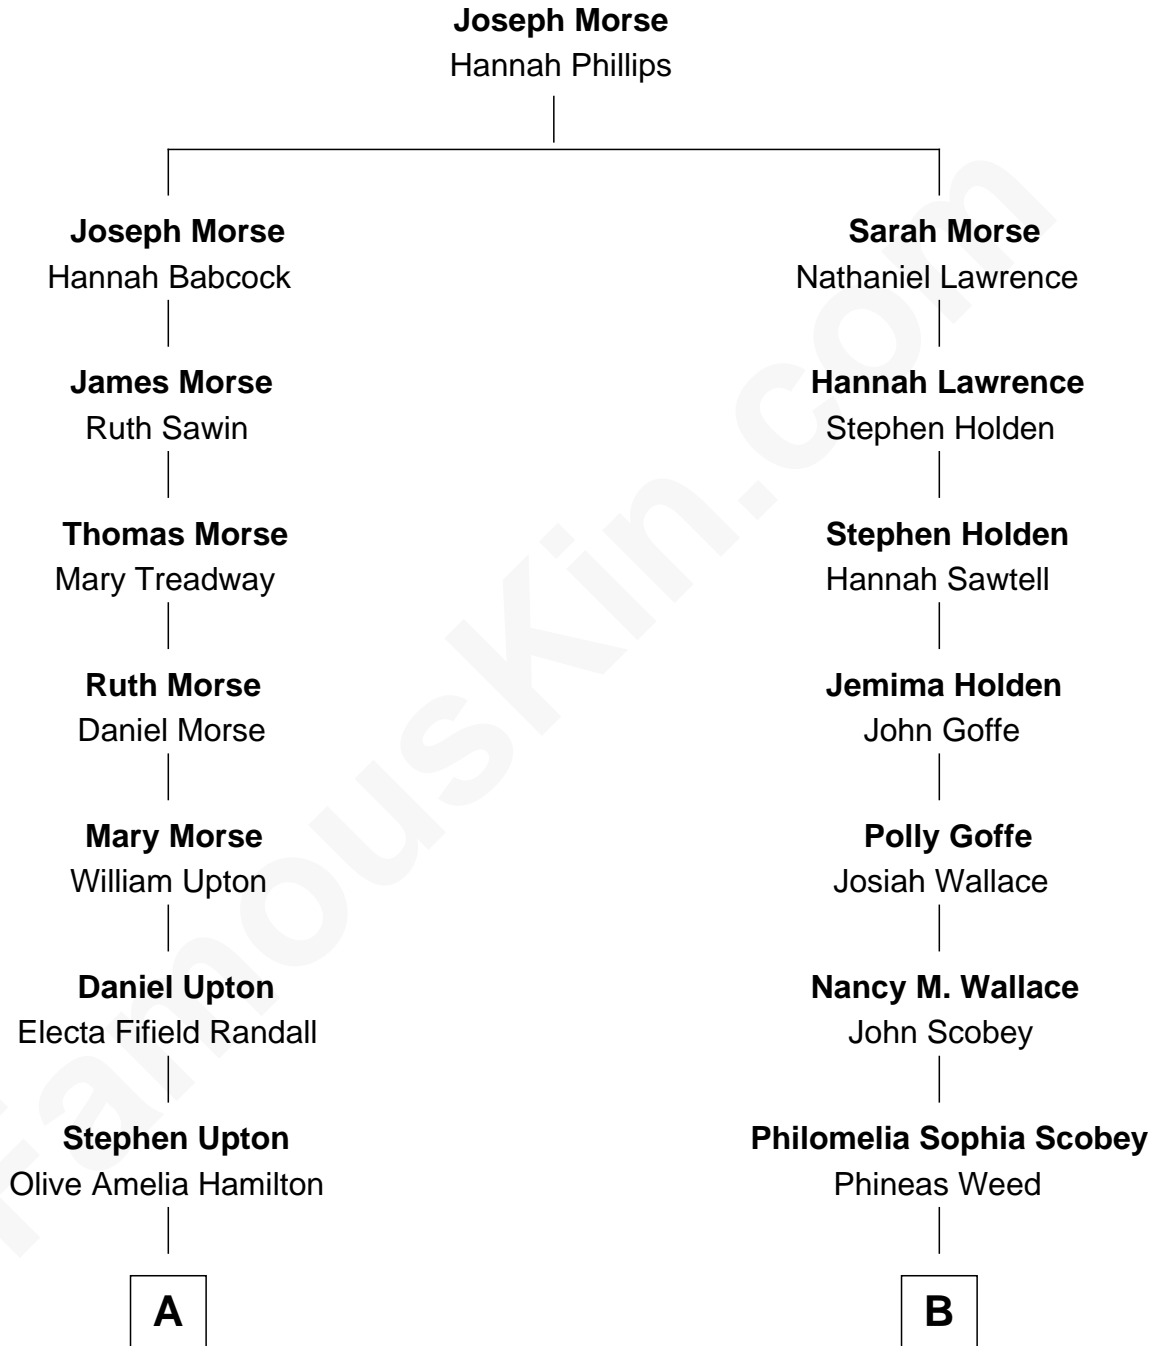

FamousKin.com

Relationship Chart of Frederick Upton

Co-Founder of Whirlpool Corporation

8th cousin of

Lou (Henry) Hoover

First Lady of President Herbert Hoover

A

Cassius Marcellus Upton

Carrie A. Blodgett

Frederick Upton

Co-Founder of Whirlpool Corporation

B

Florence Ida Weed

Charles Delano Henry

Lou (Henry) Hoover

First Lady of Herbert Hoover

FamousKin.com