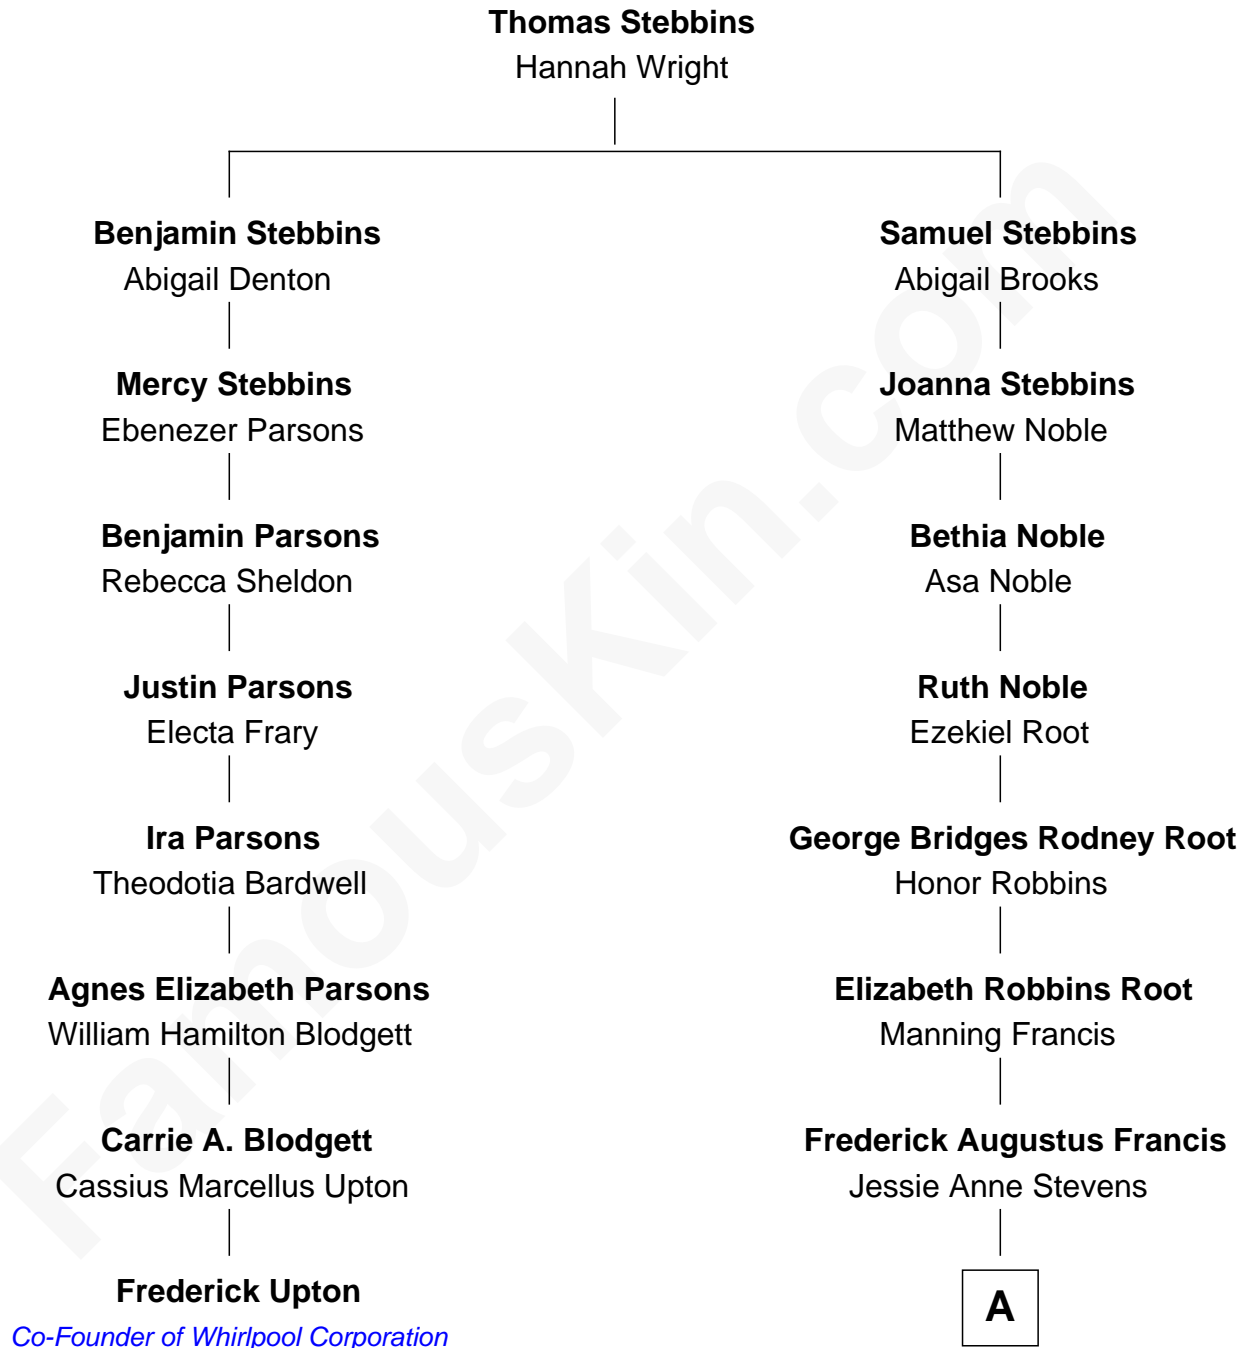

FamousKin.com

Relationship Chart of Frederick Upton

Co-Founder of Whirlpool Corporation

7th cousin 2 times removed of

Nancy (Davis) Reagan

First Lady of President Ronald Reagan

A

Anne Ayers Francis
John Newell Robbins

Kenneth Seymour Robbins
Edith Prescott Lockett

Nancy (Davis) Reagan
First Lady of Ronald Reagan

FamousKin.com