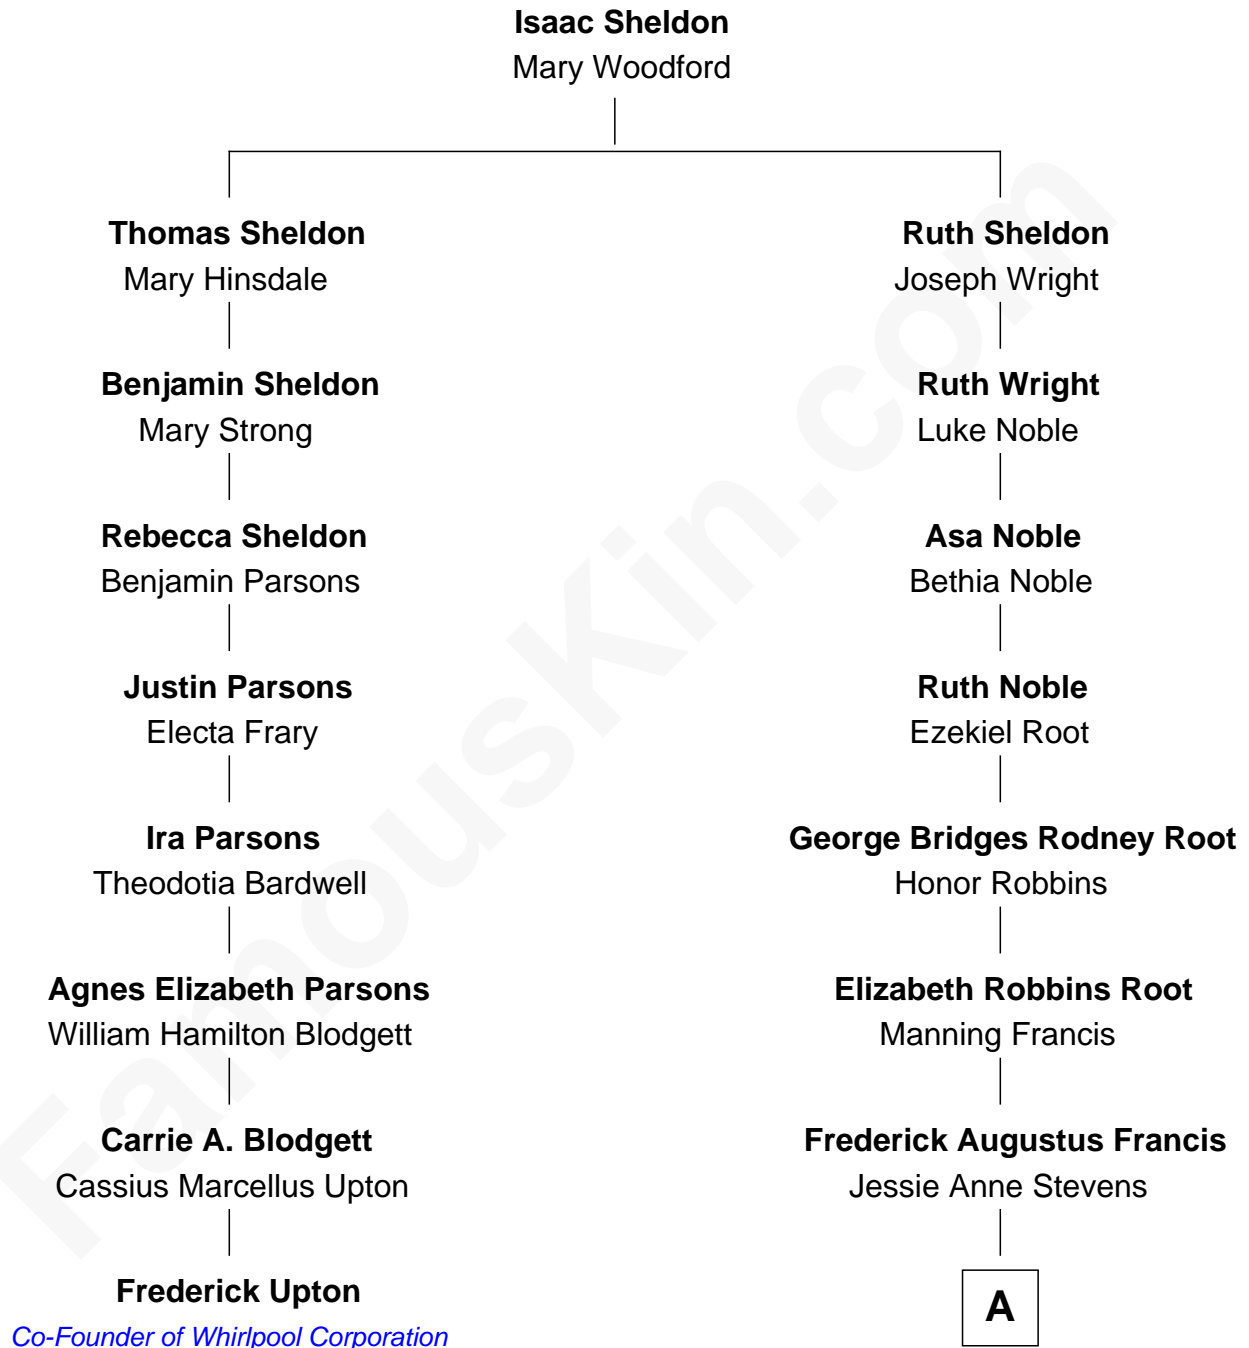

FamousKin.com

Relationship Chart of Frederick Upton

Co-Founder of Whirlpool Corporation

7th cousin 2 times removed of

Nancy (Davis) Reagan

First Lady of President Ronald Reagan

A

Anne Ayers Francis
John Newell Robbins

Kenneth Seymour Robbins
Edith Prescott Lockett

Nancy (Davis) Reagan
First Lady of Ronald Reagan

FamousKin.com