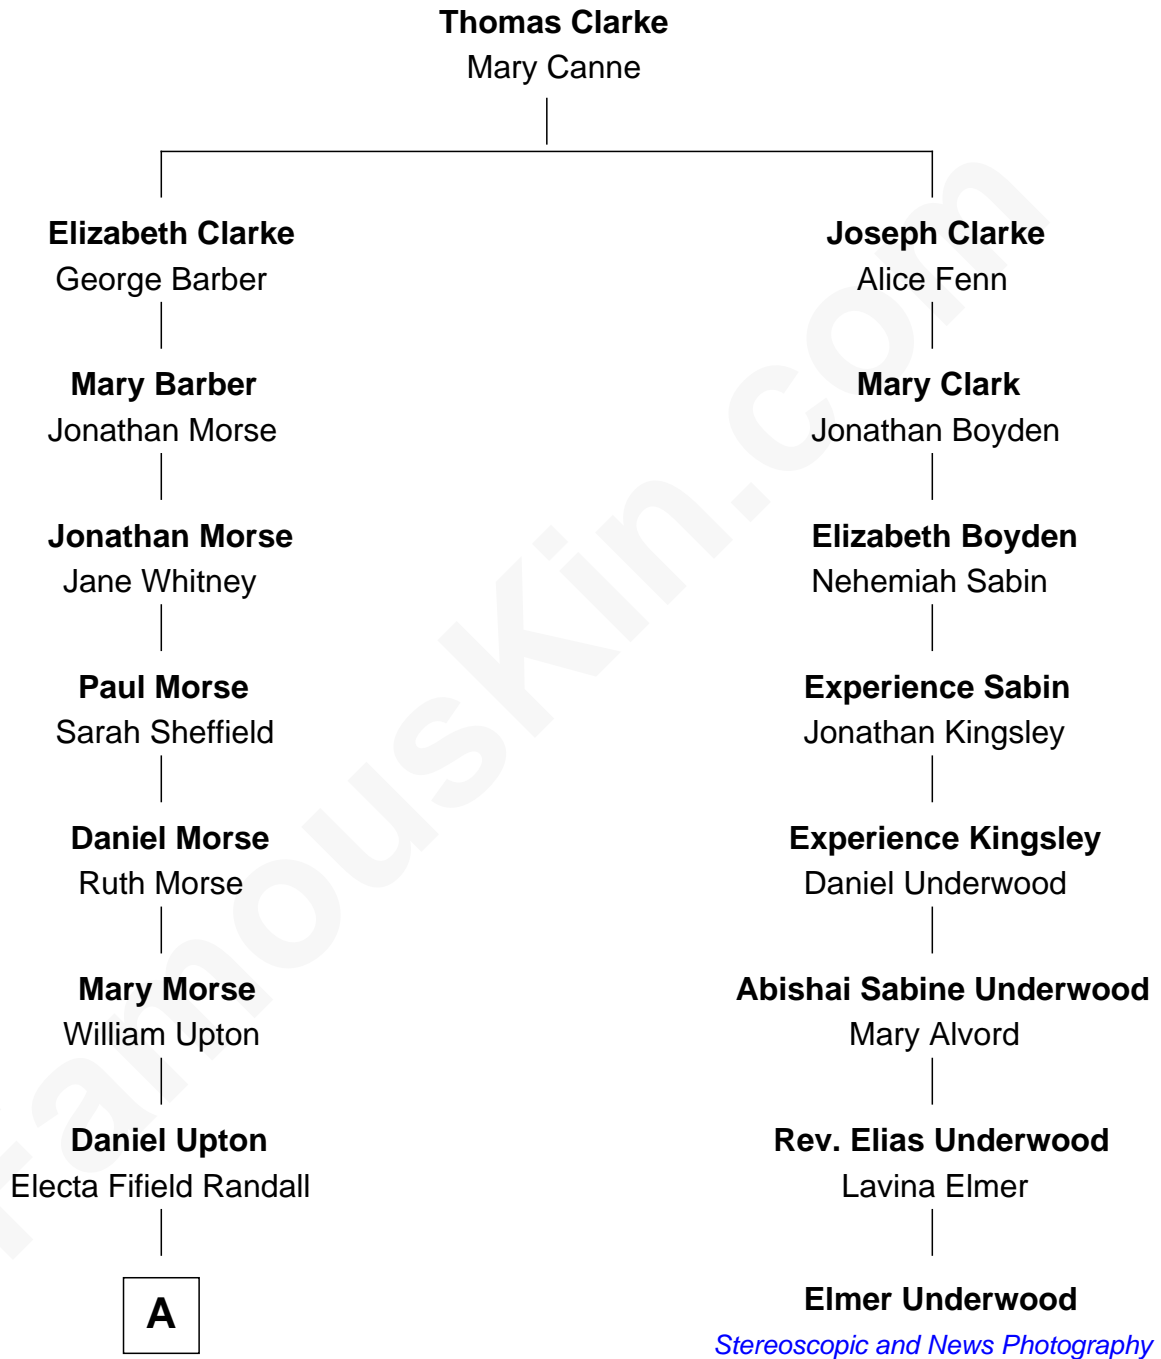

FamousKin.com

Relationship Chart of Frederick Upton

Co-Founder of Whirlpool Corporation

7th cousin 2 times removed of

Elmer Underwood

Pioneers, Stereoscopic and News Photography

A

—
Stephen Upton
Olive Amelia Hamilton

—
Cassius Marcellus Upton
Carrie A. Blodgett

—
Frederick Upton
Co-Founder of Whirlpool Corporation

FamousKin.com