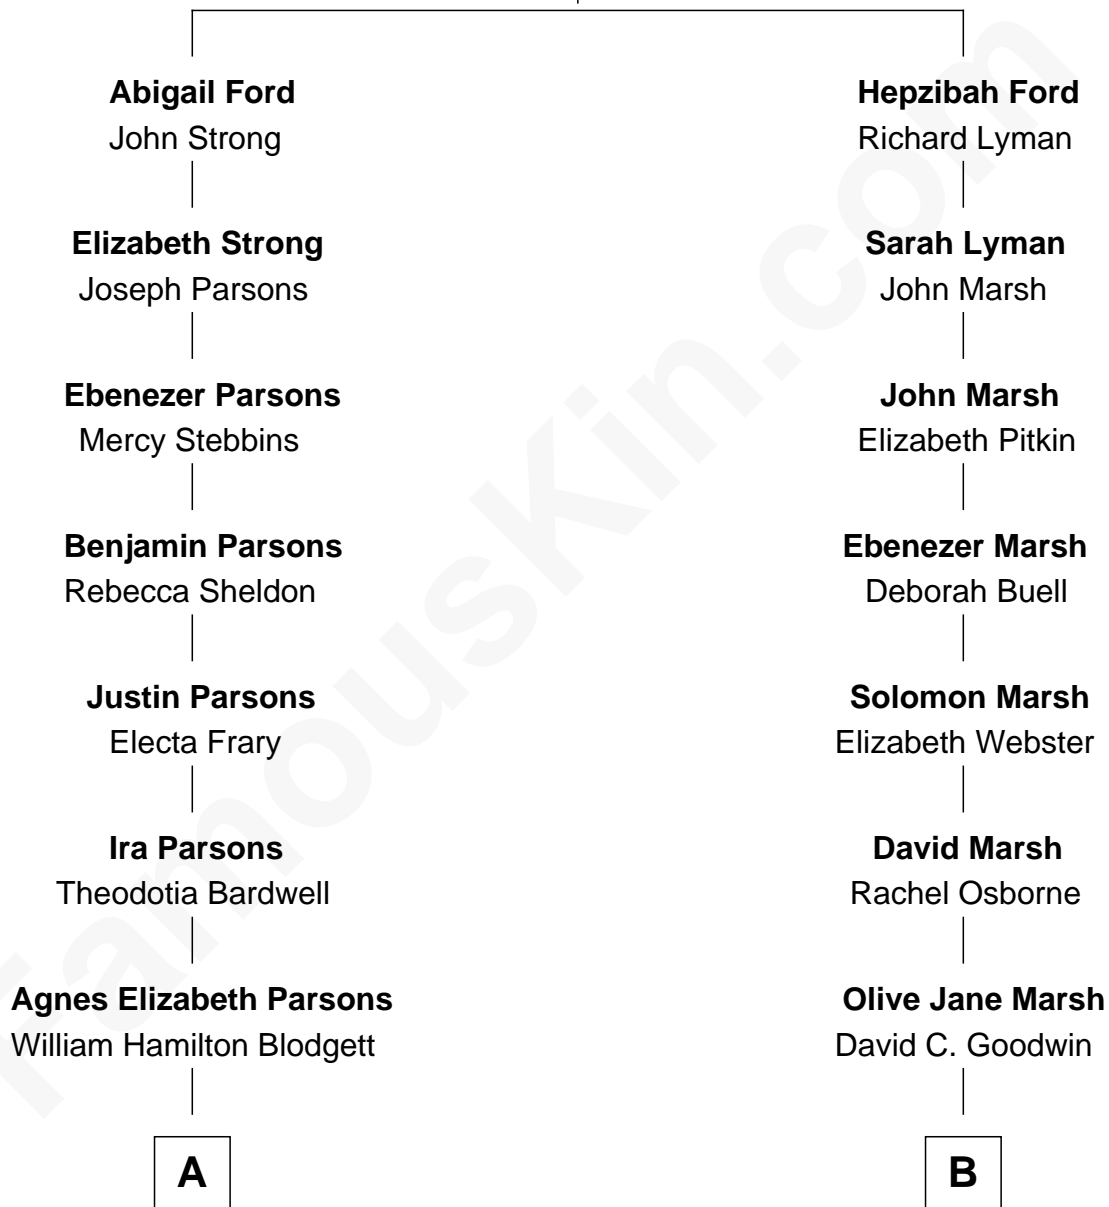

## Relationship Chart of Frederick Upton

Co-Founder of Whirlpool Corporation

8th cousin 4 times removed of

**Joe Keery**

TV and Movie Actor

**Thomas Ford**  
Elizabeth Charde

**A**

**Carrie A. Blodgett**  
Cassius Marcellus Upton

**Frederick Upton**  
*Co-Founder of Whirlpool Corporation*

**B**

**Isabelle Rachel Goodwin**  
John Hall Morse

**Anna Lucretia Morse**  
Paul Haney

**John Thomas Haney**  
Virginia Mae Holmes

**Susan Rae Haney**  
Robert McClellan Barger