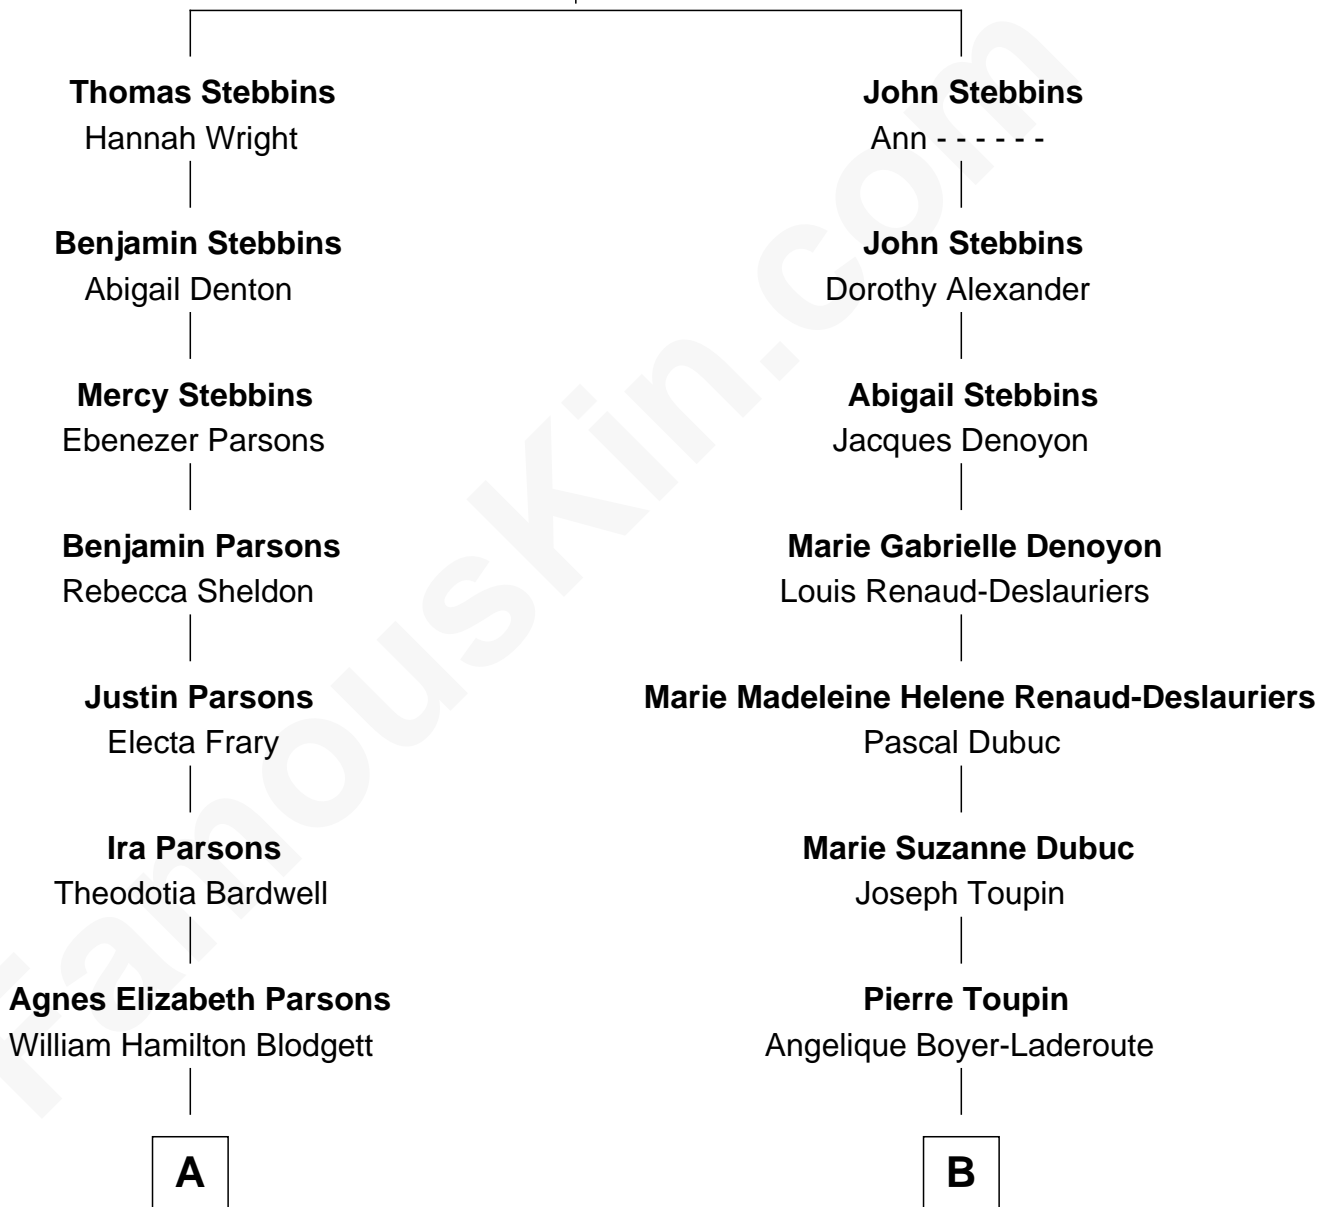

FamousKin.com Relationship Chart of

Frederick Upton

Co-Founder of Whirlpool Corporation

8th cousin 4 times removed of

Joe Keery

TV and Movie Actor

Rowland Stebbins

Sarah Whiting

A

Carrie A. Blodgett
Cassius Marcellus Upton

Frederick Upton
Co-Founder of Whirlpool Corporation

B

Philip Tuper
Annette Yeomans

Nettie A. Tuper
Thomas S. Keery

Thomas Russell Keery
Bronwen Forte Edwards

Thomas David Keery
Constance M. Fitzgerald