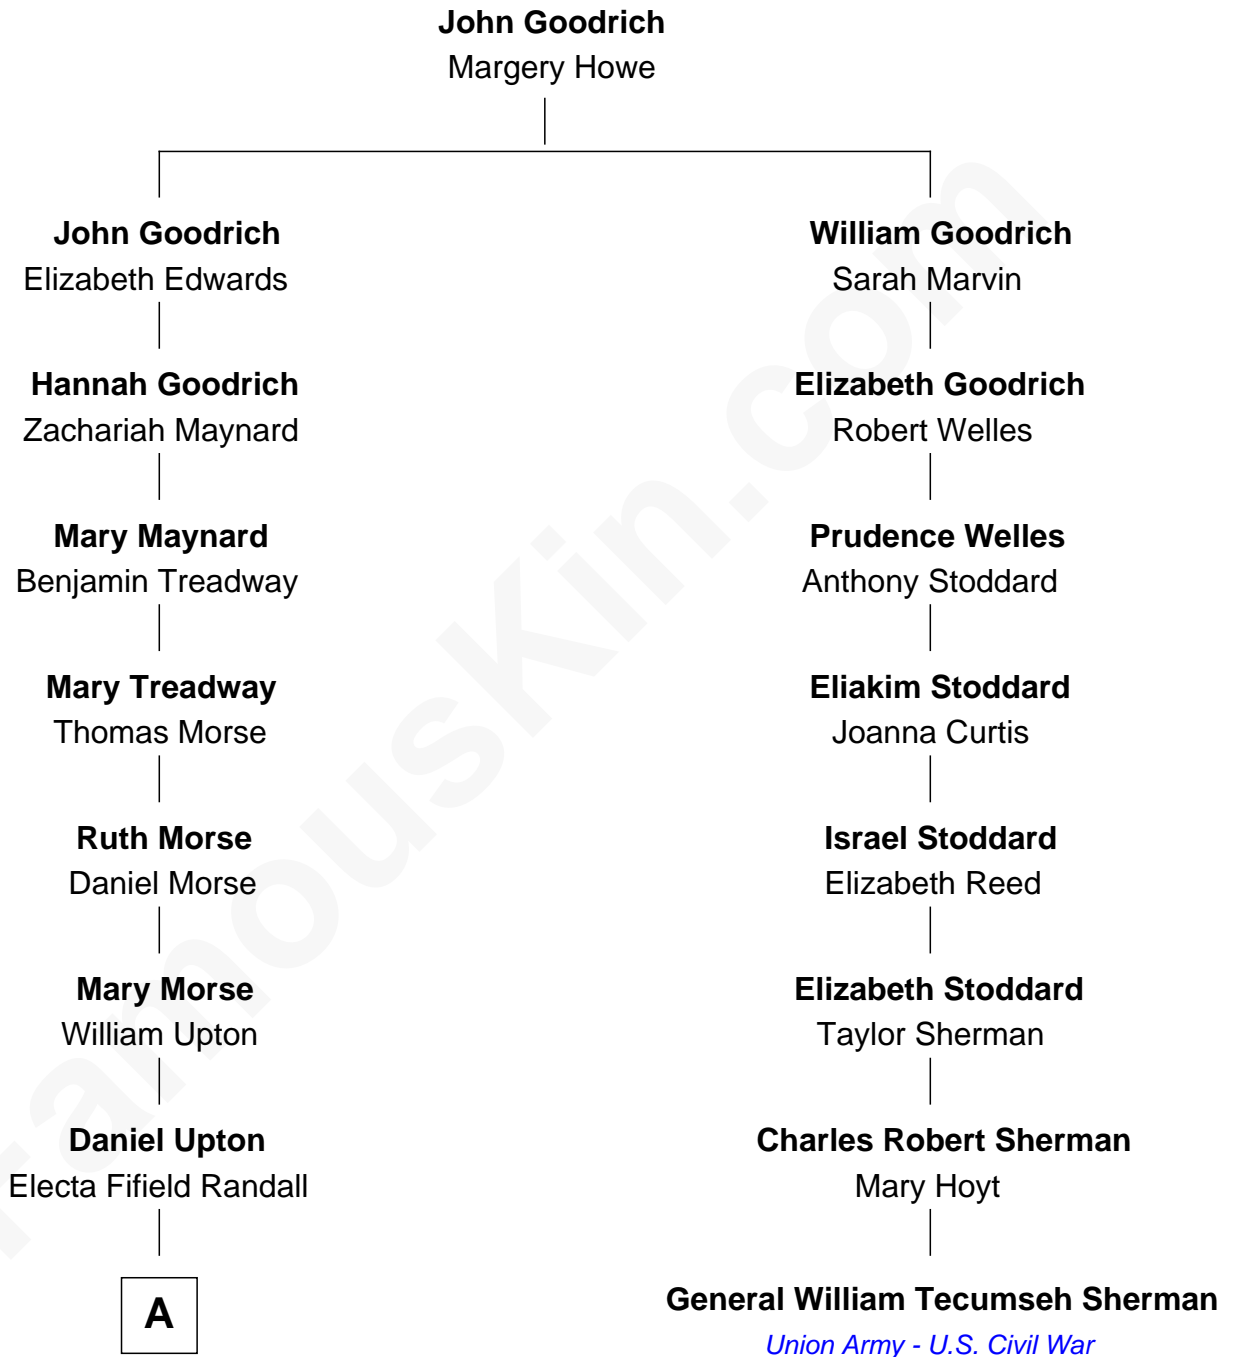

FamousKin.com

Relationship Chart of Frederick Upton

Co-Founder of Whirlpool Corporation

7th cousin 2 times removed of

General William Tecumseh Sherman

Union Army - U.S. Civil War

A

—
Stephen Upton
Olive Amelia Hamilton

—
Cassius Marcellus Upton
Carrie A. Blodgett

—
Frederick Upton
Co-Founder of Whirlpool Corporation

FamousKin.com