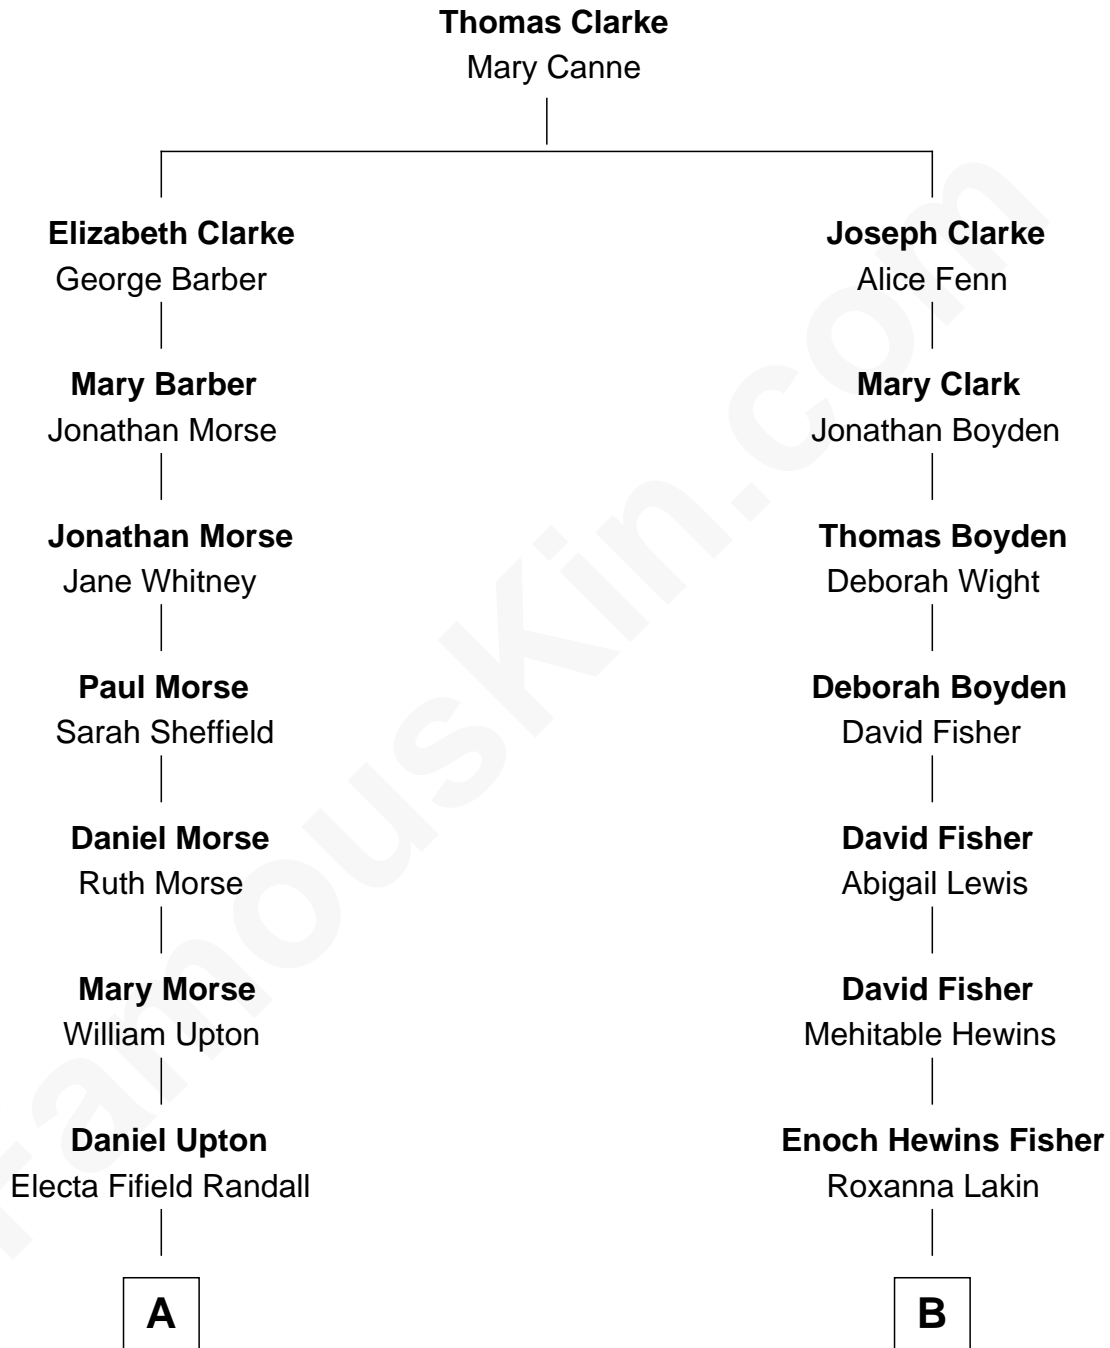

FamousKin.com Relationship Chart of

Frederick Upton

Co-Founder of Whirlpool Corporation

9th cousin of

Styles Bridges

63rd Governor of New Hampshire

A

Stephen Upton
Olive Amelia Hamilton

Cassius Marcellus Upton
Carrie A. Blodgett

Frederick Upton
Co-Founder of Whirlpool Corporation

B

Reuben Perkins Fisher
Clara A. Porter

Alina Roxanna Fisher
Earle Leopold Bridges

Styles Bridges
63rd Governor of New Hampshire