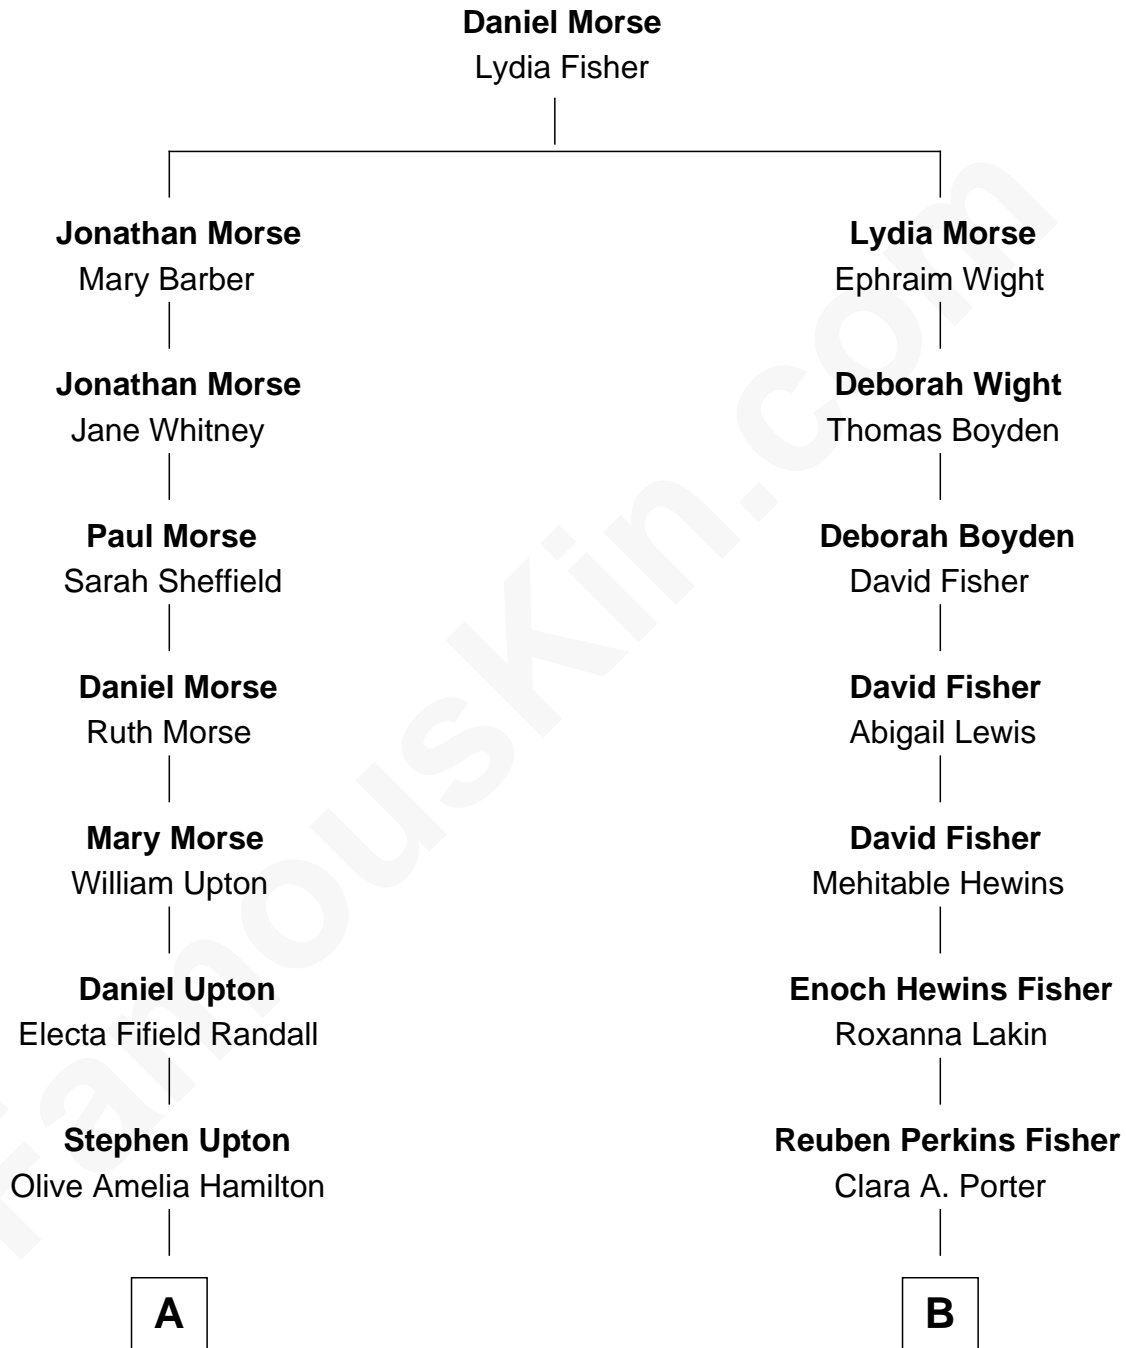

# FamousKin.com Relationship Chart of

**Frederick Upton**

*Co-Founder of Whirlpool Corporation*

8th cousin of

**Styles Bridges**

*63rd Governor of New Hampshire*

**A**

**Cassius Marcellus Upton**

Carrie A. Blodgett

**Frederick Upton**

*Co-Founder of Whirlpool Corporation*

**B**

**Alina Roxanna Fisher**

Earle Leopold Bridges

**Styles Bridges**

*63rd Governor of New Hampshire*