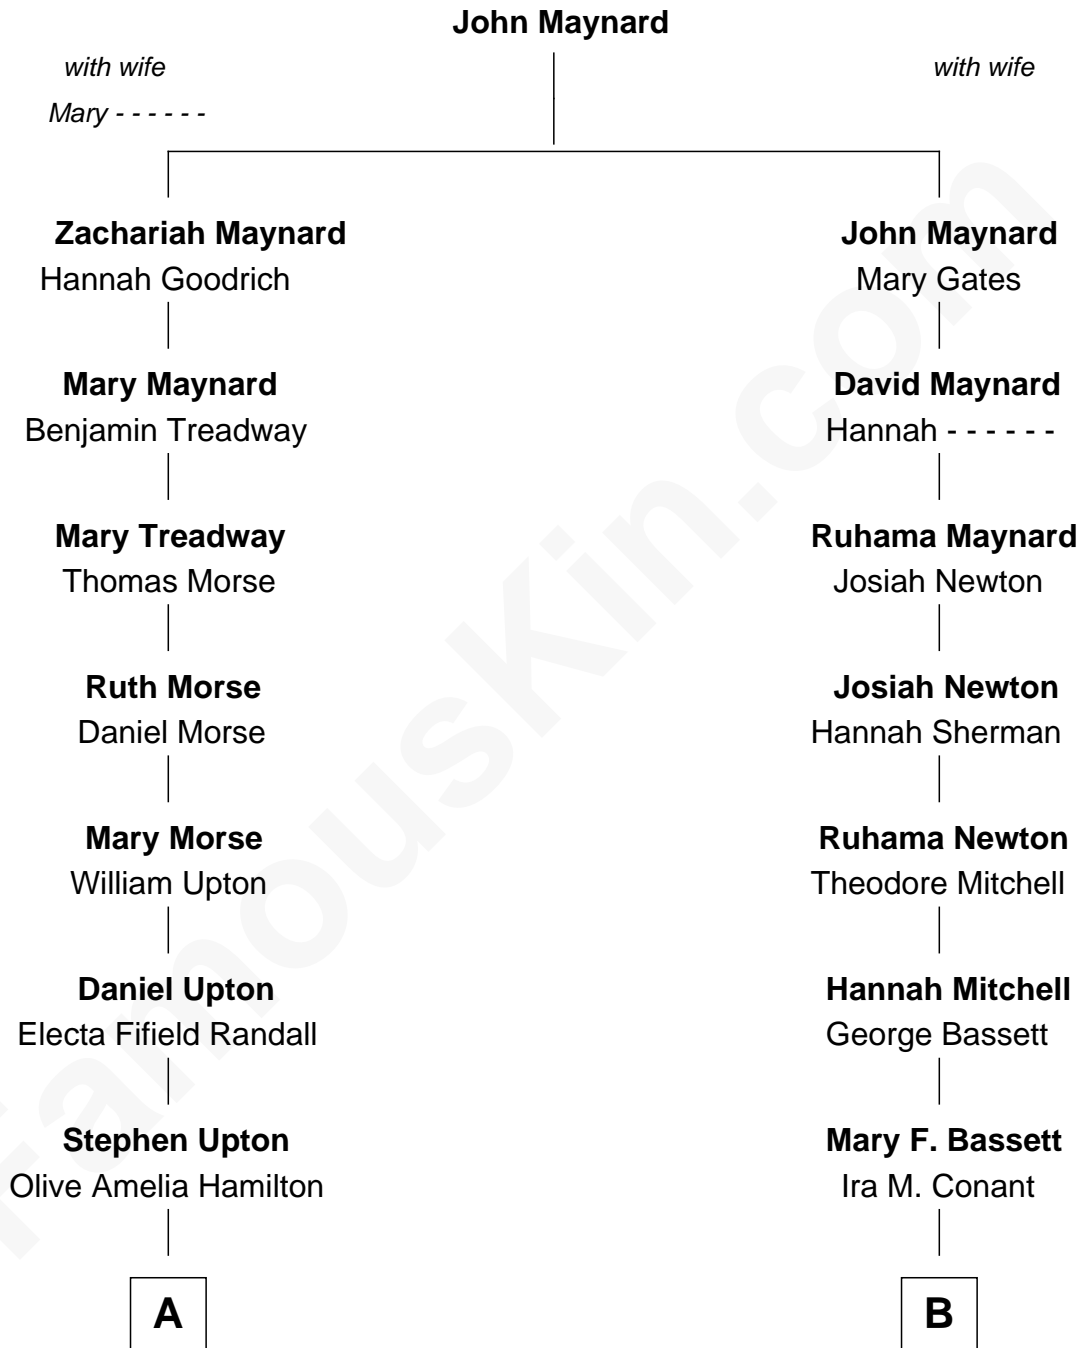

# FamousKin.com

## Relationship Chart of Frederick Upton

Co-Founder of Whirlpool Corporation

8th cousin 3 times removed of

**Nat Faxon**

Actor, Comedian, Director and Screenwriter

**A**

**Cassius Marcellus Upton**

Carrie A. Blodgett

Frances Mary Parker

**Dr. David Parker Faxon**

Monica Andrea Kersten

**Nat Faxon**

*Actor, Comedian, Director and Screenwriter*