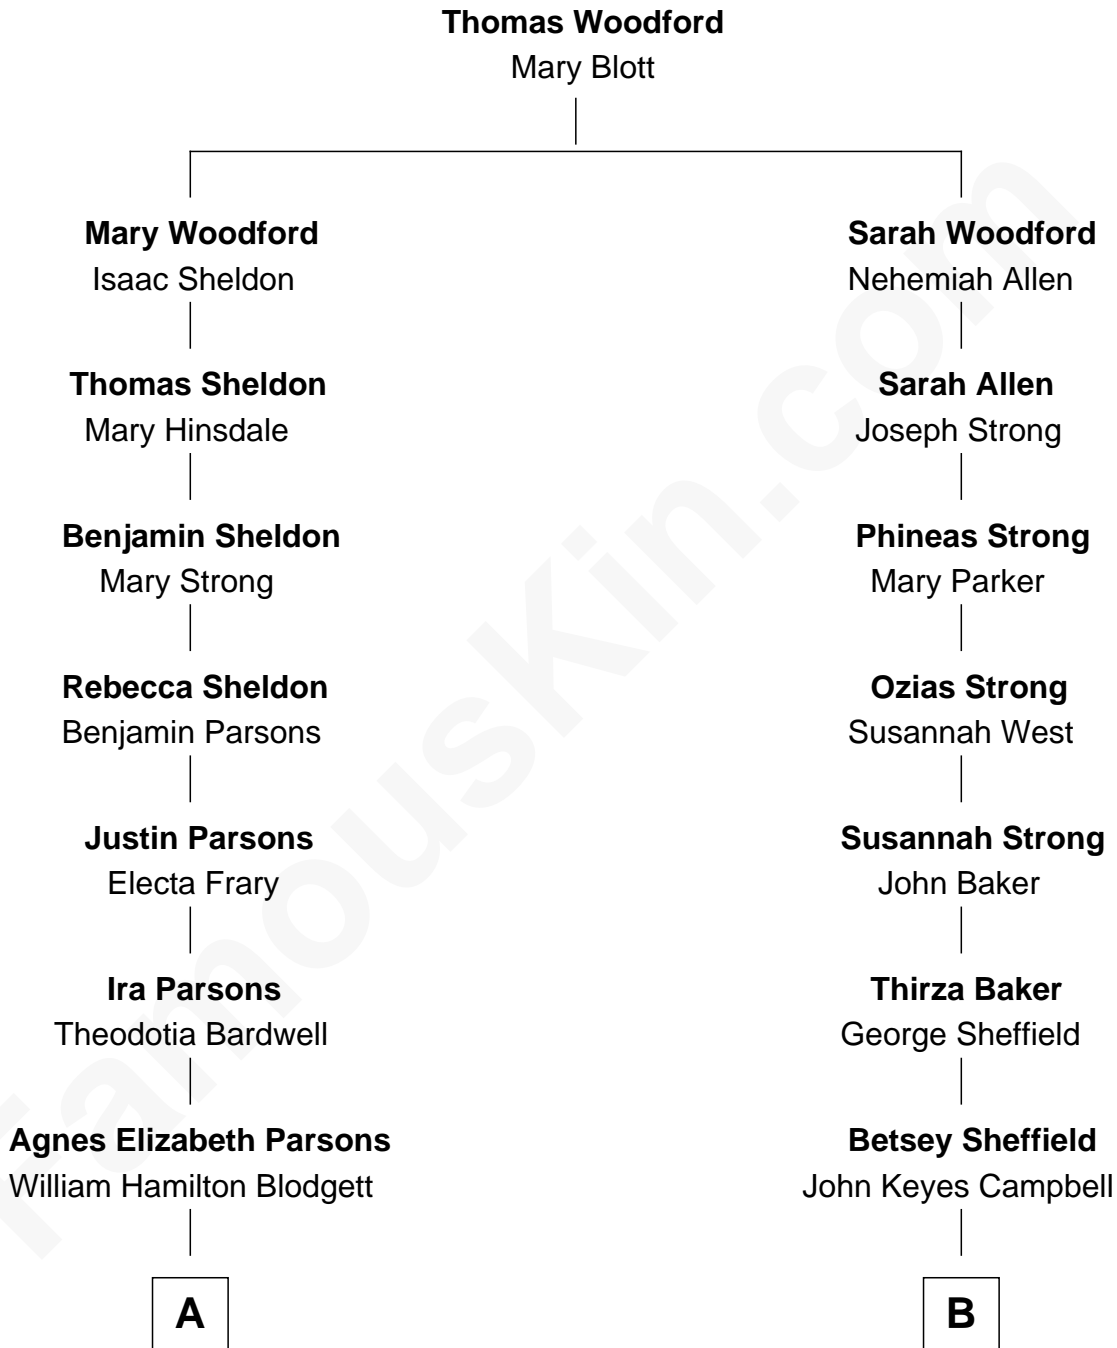

FamousKin.com

Relationship Chart of Frederick Upton

Co-Founder of Whirlpool Corporation

8th cousin 2 times removed of

Glenn Close

Movie, Television, and Stage Actress

A

Carrie A. Blodgett
Cassius Marcellus Upton

Frederick Upton
Co-Founder of Whirlpool Corporation

B

Mary L. Campbell
Charles Arthur Moore

Charles Arthur Moore
Elizabeth Hyde

Elizabeth Mary H. Moore
Dr. William Taliaferro Close

Glenn Close
Movie, Television, and Stage Actress