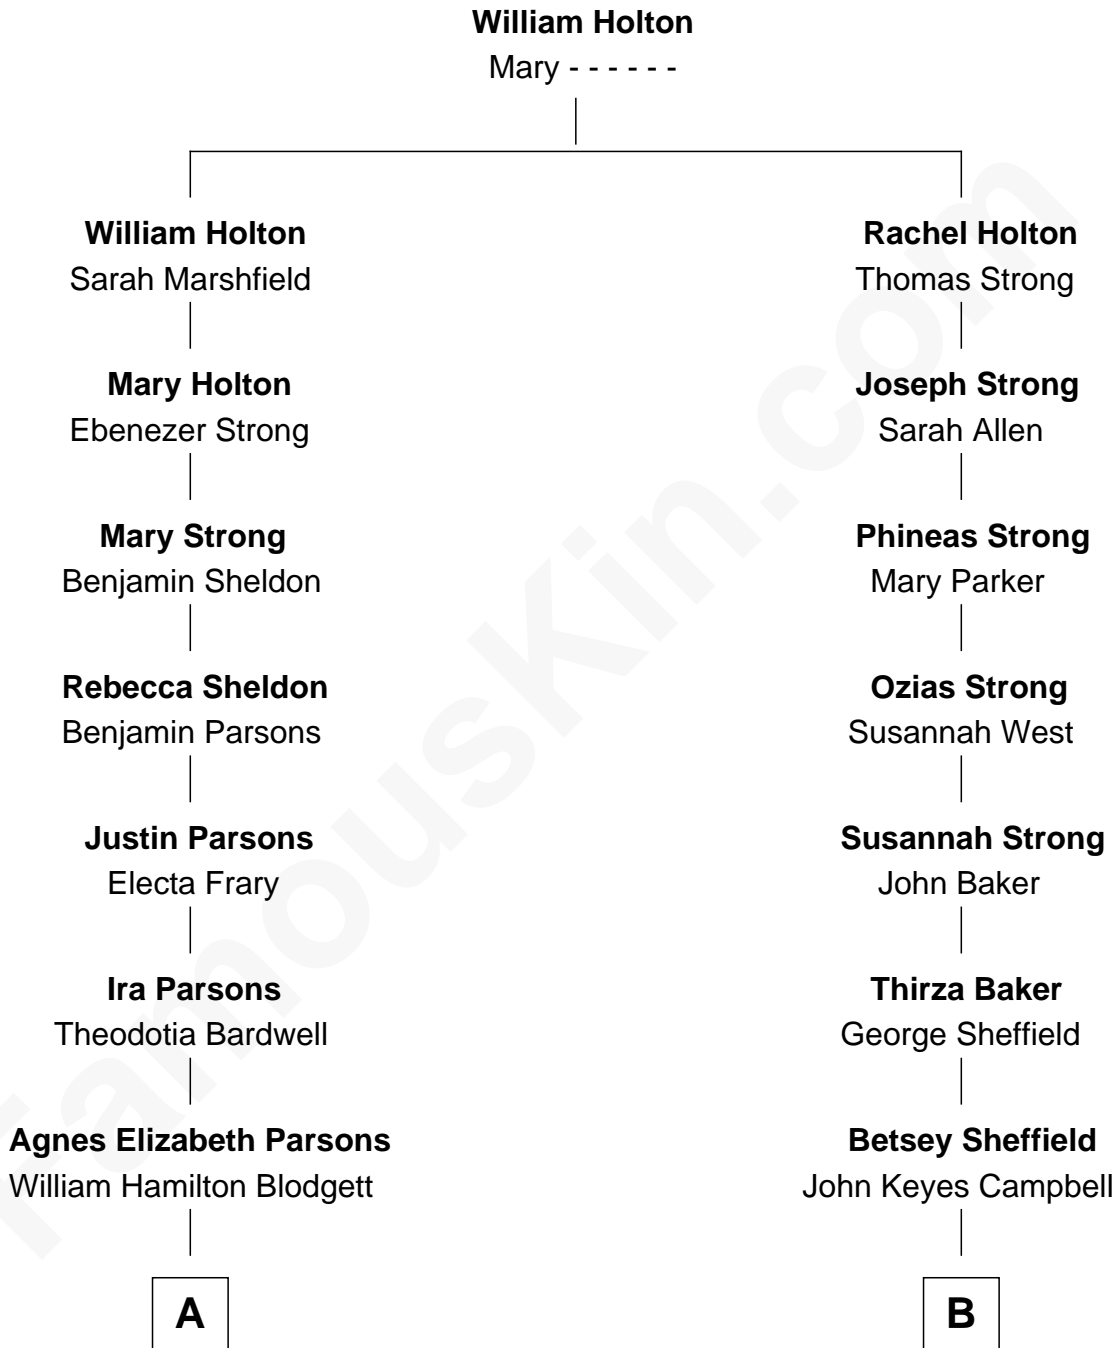

# FamousKin.com

## Relationship Chart of Frederick Upton

Co-Founder of Whirlpool Corporation

8th cousin 2 times removed of

**Glenn Close**

Movie, Television, and Stage Actress

**A**

**Carrie A. Blodgett**  
Cassius Marcellus Upton

**Frederick Upton**  
*Co-Founder of Whirlpool Corporation*

**B**

**Mary L. Campbell**  
Charles Arthur Moore

**Charles Arthur Moore**  
Elizabeth Hyde

**Elizabeth Mary H. Moore**  
Dr. William Taliaferro Close